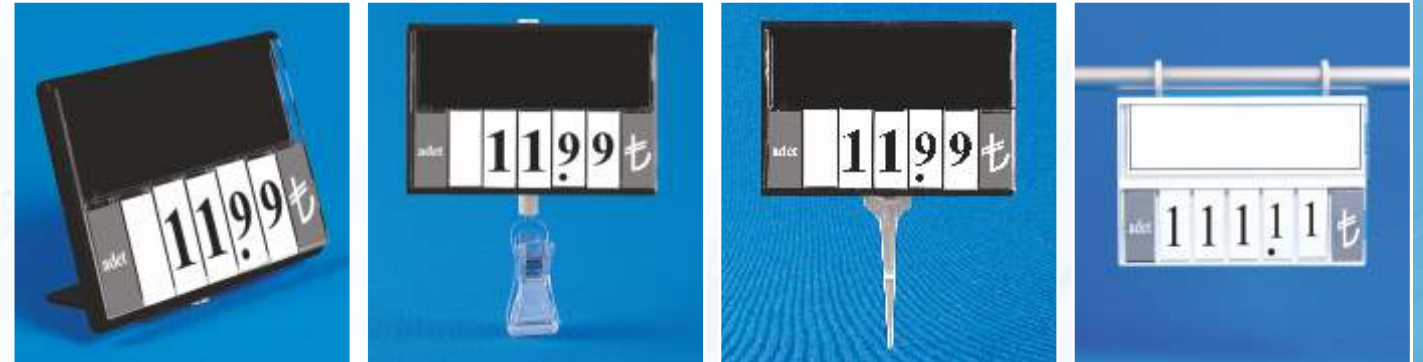

ZP 32 BÜYÜK FİYAT KASETLİK Big Deli Price Cassette

RENK / COLOUR : Kırmızı, Mavi, Yeşil, Turuncu, Siyah, Beyaz
Red, Blue, Green, Orange, Black, White
ÖLÇÜ / DIMENSION : 123 x 84 mm (h)
AĞIRLIK / WEIGHT : 60 gr (Ayaksız), 70 gr (Ayaklı) / 1 adet
60 gr (without base), 70 gr (with base) gr / 1 pc