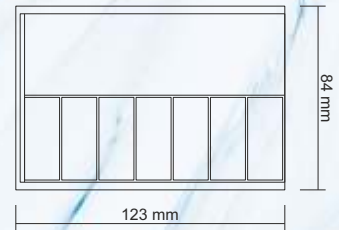

RENK / COLOUR : Şeffaf / Transparent
 ÖLÇÜ / DIMENSION : 165 mm (h)
 AĞIRLIK / WEIGHT : 27 gr / 1 adet / 1 pc

ZP 31 KÜÇÜK FİYAT KASETLİK Small Deli Price Cassette

RENK / COLOUR : Kırmızı, Mavi, Yeşil, Turuncu, Siyah, Beyaz
 Red, Blue, Green, Orange, Black, White
 ÖLÇÜ / DIMENSION : 77 x 62 mm (h)
 AĞIRLIK / WEIGHT : 20 gr (Ayaksız), 30 gr (Ayaklı) / 1 adet
 20 gr (without base), 30 gr (with base) / 1 pc

ZP 32 BÜYÜK FİYAT KASETLİK Big Deli Price Cassette

RENK / COLOUR : Kırmızı, Mavi, Yeşil, Turuncu, Siyah, Beyaz
 Red, Blue, Green, Orange, Black, White
 ÖLÇÜ / DIMENSION : 123 x 84 mm (h)
 AĞIRLIK / WEIGHT : 60 gr (Ayaksız), 70 gr (Ayaklı) / 1 adet
 60 gr (without base), 70 gr (with base) gr / 1 pc