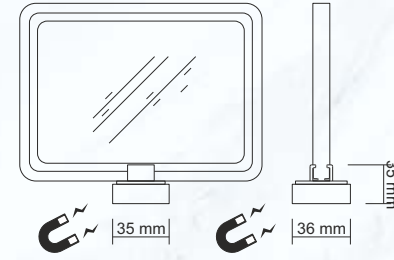

ZP 19 A6-A5-A4-A3 AFİŞ ÇERÇEVELERİ A6-A5-A4-A3 Showcard Frame

RENK / COLOUR : Şeffaf, Siyah, Yeşil, Kırmızı, Gri, Beyaz, Sarı, Mavi, Turuncu, Lila (Mor), Turkuaz
Transparent, Black, Green, Red, Gray, White, Yellow, Blue, Orange, Lilac (Purple), Turquoise

ÇERÇEVE / FRAME :	AĞIRLIK / WEIGHT :
A6 : 150 x 110 x 10 mm	45 gr / 1 adet / 1 pc
A5 : 220 x 155 x 10 mm	70 gr / 1 adet / 1 pc
A4 : 305 x 215 x 10 mm	110 gr / 1 adet / 1 pc
A3 : 425 x 300 x 10 mm	280 gr / 1 adet / 1 pc

DİJİTAL BASKI EBATI / INSERT SIZE :
A6 : 142 x 100 mm A5 : 202 x 147 mm
A4 : 292 x 207 mm A3 : 405 x 292 mm

Çerçeveler dikey ve yatay olarak kullanılabilir.
PVC fiyatlık koruyucusu çerçeve ile birlikte verilir.
A6, A5, A4, A3 ebatları mevcuttur.
PVC içerisinde kullanılan baskı ebatları aşağıda belirtilmiştir.

Frames can be used vertically and horizontally.
Supplied with PVC frame protector frame.
Available in sizes A6, A5, A4, A3.
The printing dimensions used in PVC are given below.

ZP 20 MIKNATIS TUTUCU (ARKAYA) Magnetic Clip

RENK / COLOUR : Beyaz / White
AĞIRLIK (Çerçevesiz) / WEIGHT (Without Showcard Frame) : 45 gr / 1 adet / 1 pc

Mıknatıslı, aşağı ve yukarı 2 farklı biçimde kullanılabilir.
Ürün renk seçeneği sadece beyazdır.
Çerçeve dikey veya yatay kullanılabilir.
Çerçeve farklı renklerde temin edilebilir.

Magnetic holder, available in 2 different ways, up and down.
The product color option is only white.
The frame can be used vertically or horizontally.
The frame is available in different colors.

ZP 21 MIKNATIS TUTUCU (ALTA) Magnetic Clip

RENK / COLOUR : Beyaz / White
AĞIRLIK (Çerçevesiz) / WEIGHT (Without Showcard Frame) : 45 gr / 1 adet / 1 pc