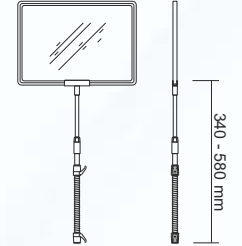

ZP 30 YAYLI ÇERÇEVE TUTUCU Telescopic Poster Holder For Frame

AYAK RENGİ / COLOUR	: Beyaz / White
YÜKSEKLİK / HEIGHT	: 340 - 580 mm
AĞIRLIK (Çerçevesiz) / WEIGHT (Without Showcard Frame)	: 80 gr / 1 adet / 1 pc

Fiyatlık taşıyıcı, tel sepetlerde iki tel arasına yaylı mekanizma ile sabitlenir.

Çerçeve dikey veya yatay kullanılabilir. Çerçeve farklı renklerde temin edilebilir.

The price carrier is fixed in the wire baskets by the spring mechanism between the two wires.

The frame can be used vertically or horizontally. The frame is available in different colors.