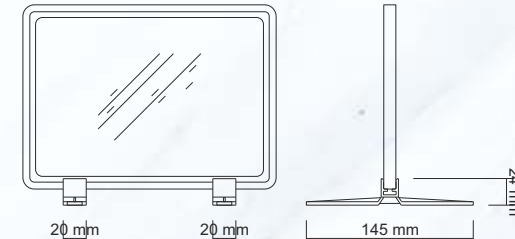

ZP 19 A6-A5-A4-A3 AFİŞ ÇERÇEVELERİ A6-A5-A4-A3 Showcard Frame

RENK / COLOUR : Şeffaf, Siyah, Yeşil, Kırmızı, Gri, Beyaz, Sarı, Mavi, Turuncu, Lila (Mor), Turkuaz
Transparent, Black, Green, Red, Gray, White, Yellow, Blue, Orange, Lilac (Purple), Turquoise

ÇERÇEVE / FRAME :	AĞIRLIK / WEIGHT :
A6 : 150 x 110 x 10 mm	45 gr / 1 adet / 1 pc
A5 : 220 x 155 x 10 mm	70 gr / 1 adet / 1 pc
A4 : 305 x 215 x 10 mm	110 gr / 1 adet / 1 pc
A3 : 425 x 300 x 10 mm	280 gr / 1 adet / 1 pc

DİJİTAL BASKI EBATI / INSERT SIZE :
A6 : 142 x 100 mm A5 : 202 x 147 mm
A4 : 292 x 207 mm A3 : 405 x 292 mm

Çerçeveler dikey ve yatay olarak kullanılabilir.
PVC fiyatlık koruyucusu çerçeve ile birlikte verilir.
A6, A5, A4, A3 ebatları mevcuttur.
PVC içerisinde kullanılan baskı ebatları aşağıda belirtilmiştir.

Frames can be used vertically and horizontally.
Supplied with PVC frame protector frame.
Available in sizes A6, A5, A4, A3.
The printing dimensions used in PVC are given below.

ZP 20 MIKNATIS TUTUCU (ARKAYA) Magnetic Clip

RENK / COLOUR : Beyaz / White
AĞIRLIK (Çerçevesiz) / WEIGHT (Without Showcard Frame) : 45 gr / 1 adet / 1 pc

Mıknatıslı, aşağı ve yukarı 2 farklı biçimde kullanılabilir.
Ürün renk seçeneği sadece beyazdır.
Çerçeve dikey veya yatay kullanılabilir.
Çerçeve farklı renklerde temin edilebilir.

Magnetic holder, available in 2 different ways, up and down.
The product color option is only white.
The frame can be used vertically or horizontally.
The frame is available in different colors.

ZP 21 MIKNATIS TUTUCU (ALTA) Magnetic Clip

RENK / COLOUR : Beyaz / White
AĞIRLIK (Çerçevesiz) / WEIGHT (Without Showcard Frame) : 45 gr / 1 adet / 1 pc