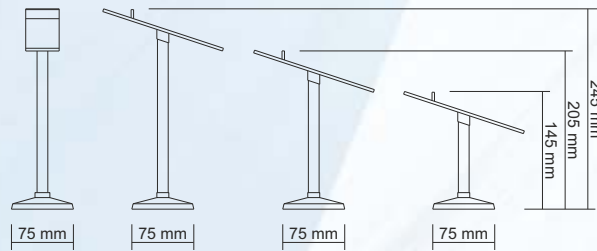

ZP 10 BAY ÖKÇEKLIK 3' LÜ SET (KUTULU) Shoe Risers, Set Of 3, Man (Boxed)

RENK / COLOUR	: Şeffaf / Transparent
ÖLÇÜ / DIMENSION	: 145 mm (h), 205 mm (h), 245 mm (h)
AĞIRLIK / WEIGHT	: 210 gr / 3 adet (1 takım) / 3 pc (set)