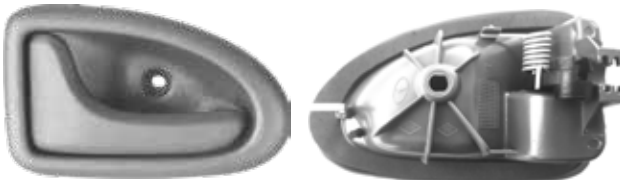

Megane-1 Kapı İç Açma Kolu Sol (Gri)
Megane-1 Door Interior Opening Handle Left (Grey)