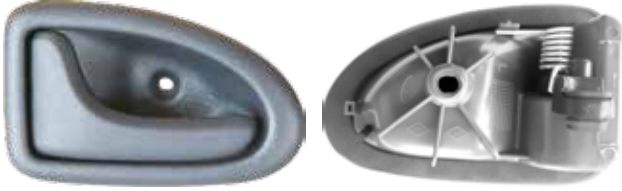

Clio Kapı İç Açma Kolu Sol (Gri)
Clio Door Interior Opening Handle Left (Grey)