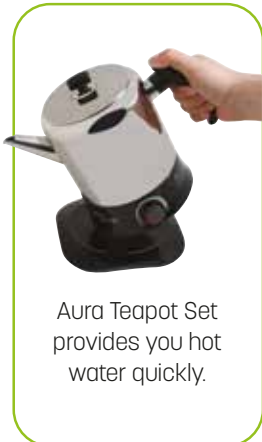

CE

Improved Features

- **POWER** 1500 W
- **BODY** 18/10 Chrome/Nickel stainless steel
- **CAPACITY** Kettle 1,8 liter / Teapot 1,2 liter
- **HANDLE** Fireproof bakalite handles
- **SAFETY** Safety thermostat to prevent waterless usage
- **FILTER** Stainless steel
- **COLOUR** Bright steel
- **USAGE** 360 Degrees rotatable and cordless

Aura Teapot Set provides you hot water quickly.

Aura Teapot Set keeps the water warm with adjustable thermostat

When all water gets evaporated, the thermostat cuts electricity off automatically. The device refunction when pressed to the reset button.