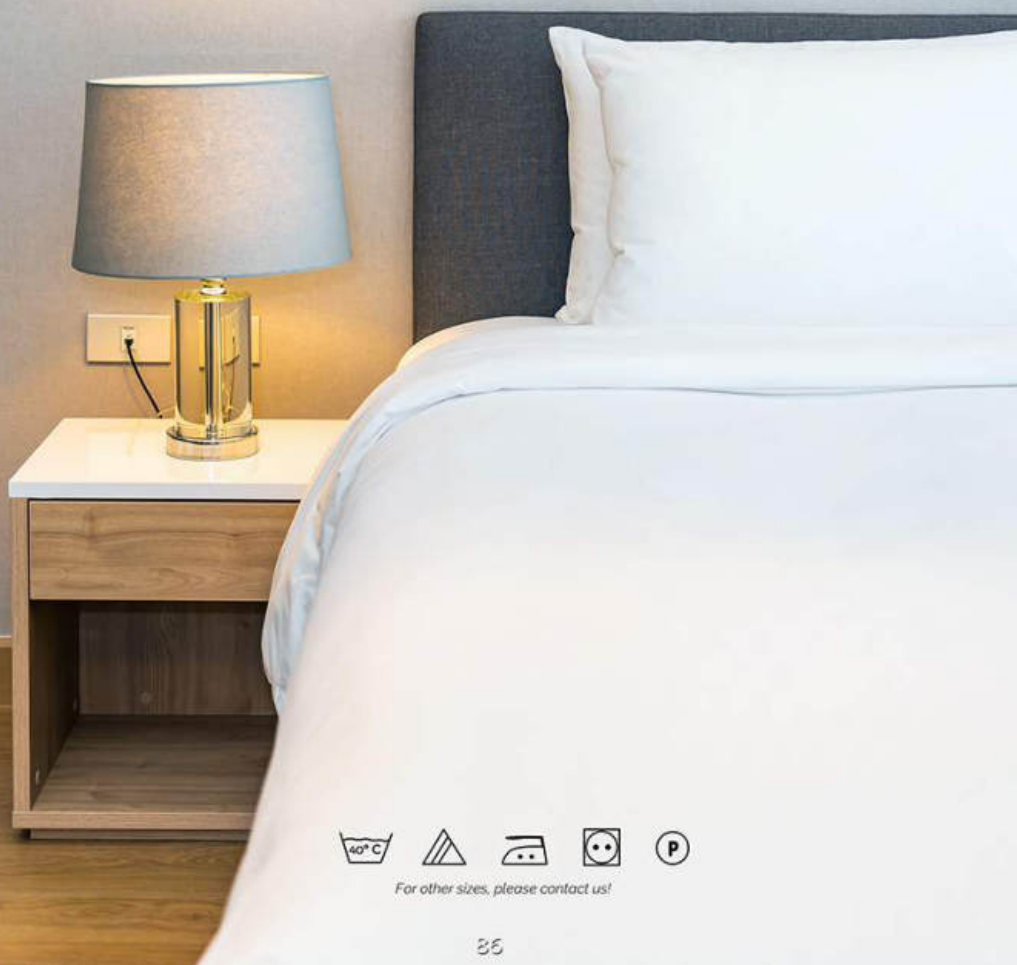

DALIAN

QUALITY : 160 TC RANFORCE
COLOR : WHITE

Product	Size (cm.)	Product	Size (cm.)	Product	Size (cm.)
Bedsheet	160x240	Duvet Cover	160x220	Pillow Case	50x70
Bedsheet	180x240	Duvet Cover	160x230	Oxford	
Bedsheet	180x280	Duvet Cover	200x220	Pillow Case	50x70
Bedsheet	220x240	Duvet Cover	200x230	Oxford	
Bedsheet	240x260	Duvet Cover	220x240	Pillow Case	60x80
Bedsheet	240x280				
Bedsheet	280x280				
Bedsheet	280x300				
Bedsheet	280x320				

For other sizes, please contact us!