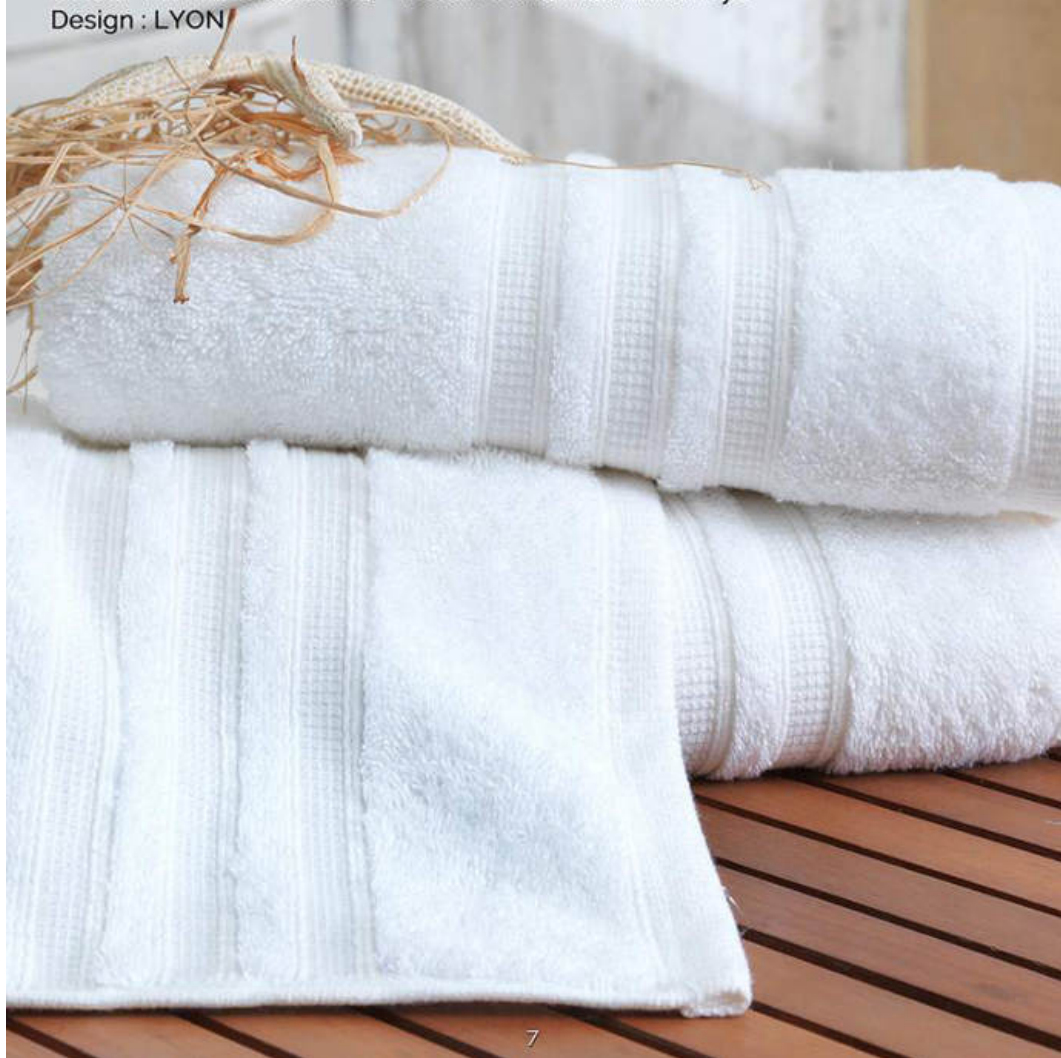

LYON

Sizes

For other sizes, please contact us!

30x50 cm.

50x90 cm.

70x140 cm.

100x150 cm.

DOBBY

100% COTTON TOWEL

Specifications

Quality : Single Ply - 100% Cotton - High quality ring spun yarn

Weight : 550 GSM

Colour : White & Coloured - Reactive and Indanthren Dye

Design : LYON