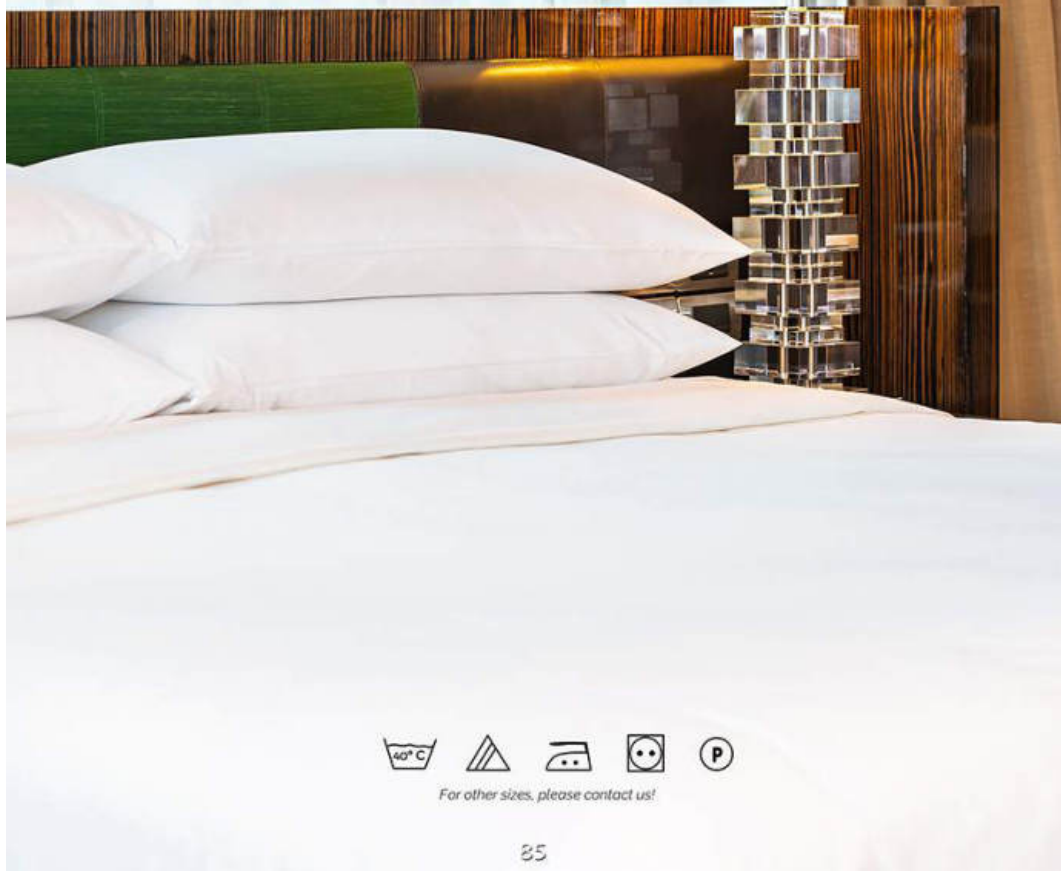

TOKYO

Product	Size (cm.)	Product	Size (cm.)	Product	Size (cm.)
Bedsheet	160x240	Duvet Cover	160x220	Pillow Case	50x70
Bedsheet	180x240	Duvet Cover	160x230	Oxford	
Bedsheet	180x280	Duvet Cover	200x220	Pillow Case	50x70
Bedsheet	220x240	Duvet Cover	200x230	Oxford	
Bedsheet	240x260	Duvet Cover	220x240	Pillow Case	60x80
Bedsheet	240x280				
Bedsheet	280x280				
Bedsheet	280x300				
Bedsheet	280x320				

QUALITY : 140 TC RANFORCE
COLOR : WHITE

For other sizes, please contact us!