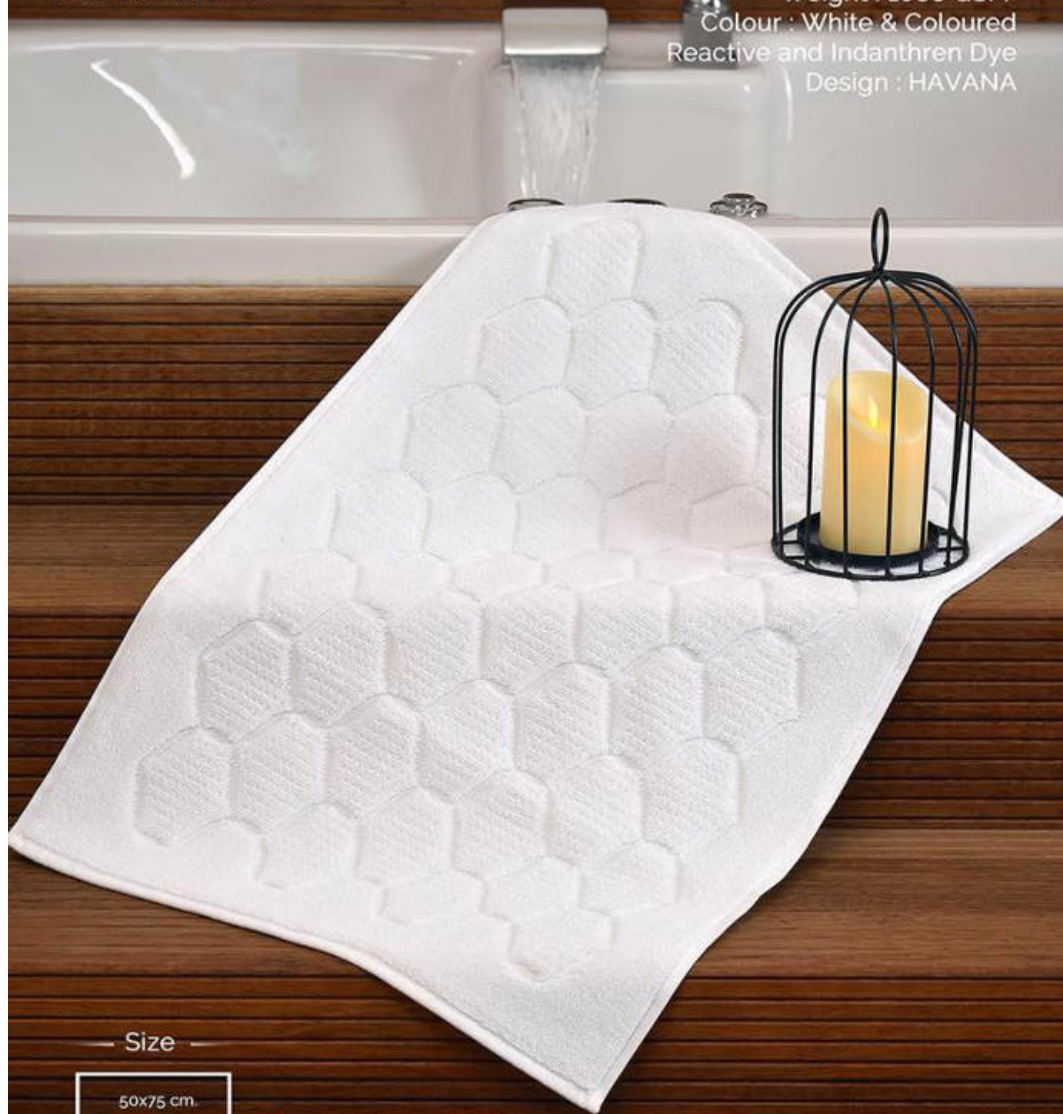

YORK

YORK

HAVANA

JACQUARDED

Specifications

Quality : Double Ply - 100% Cotton
High quality ring spun yarn
Weight : 1060 GSM
Colour : White & Coloured
Reactive and Indanthren Dye
Design : HAVANA

— Size —

50x75 cm.