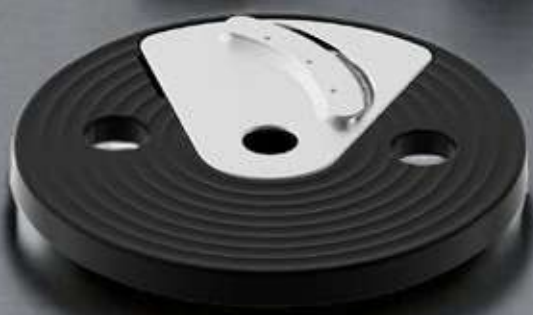

1000W

NEW

KMR988 **ClawMax**

K I N G P R O

**Coffee &
Spice Grinder**

**Stainless Steel
Chopping Blade**

**Plastic
Kneading Blade**

1500W