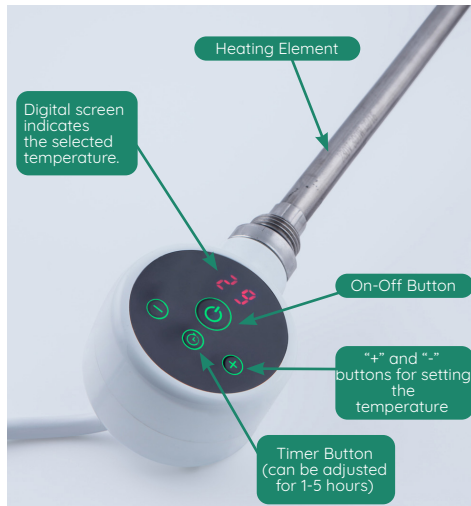

Available Forms

Available Colors

Electronic Control Units

Digital

SUN DIGITAL

SUN DIGITAL is an electronic thermostat for the automatic control of electric towel radiators.

By means of an internal sensor it is capable of keeping the temperature of the towel radiator to a desired value.