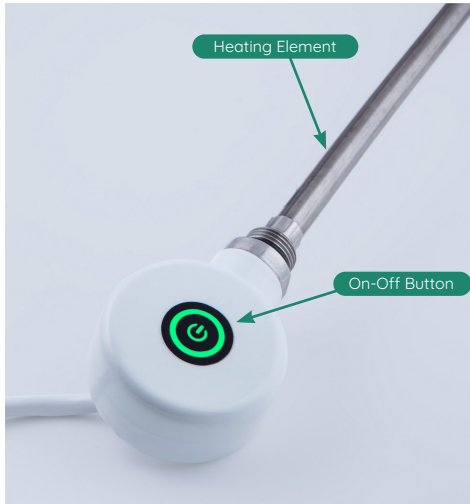

Electronic Control Units

One Touch

SUN ONE TOUCH

SUN ONE TOUCH is an electronic thermostat for the automatic control of electric towel radiators.

Overview

- -Room temperature control
- -Heating On/Off
- -Different electric resistances are available in a range between 150W and 1000W.

Functional Specifications	
Heating on/off	
Safety	-Internal protection against over heating faults by term of use -Built-in temperature sensor protects the device from over-heating, limiting hetemperature of theradiator to maximum of 70°C.

Dimensions and Finish Specifications			
Diameter of the unit	64 mm		
Width	12 mm		
Colour	White RAL 9016	Black RAL 9005	Chrome

Power Supply	
Operating Voltage	230V 50 Hz.
Maximum power	1000W, resistive load

Environment	
Protection Rating	IP44
Class	Class I
Operating temperature	+0°C to +50°C
Storage temperature	-10°C to +70°C

Applicable Standards	
SAFETY EMC	EN 61000-4-2 :2009 EN 61000-4-3 :2006 + A1 + A2 EN 61000-4-4 :2012 EN 61000-4-5 : 2014 EN 61000-4-6 : 2014 EN 61000-4-11 2004 EN 61000-4-13 : 2002 + A1 + A2
LVD	EN 60335-1
RoHS	EN 50581