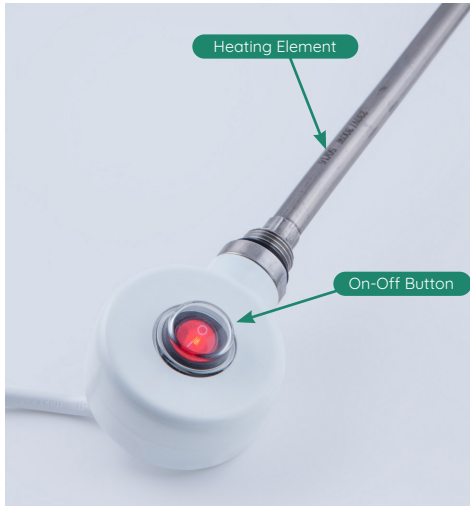

Electronic Control Units

On & Off

SUN ON & OFF

SUN ON&OFF is an electronic thermostat for the automatic control of electric towel radiators.

Overview

- -Room temperature control
- Heating On/Off
- Different electric resistances are available in a range between 150W and 1000W.

Functional Specifications	
Heating on/off	
Safety	-Internal protection against over heating faults by term of use -Built-in temperature sensor protects the device from over-heating, limiting the temperature of the radiator to maximum of 70°C.

Dimensions and Finish Specifications			
Diameter of the unit	64 mm		
Width	12 mm		
Colour	White RAL 9016	Black RAL 9005	Chrome

Power Supply	
Operating Voltage	230V 50 Hz.
Maximum power	1000W, resistive load

Environment	
Protection Rating	IP44
Class	Class I
Operating temperature	+0°C to +50°C
Storage temperature	-10°C to +70°C

Applicable Standards	
SAFETY EMC	EN 61000-4-2 :2009 EN 61000-4-3 :2006 + A1 + A2 EN 61000-4-4 :2012 EN 61000-4-5 : 2014 EN 61000-4-6 : 2014 EN 61000-4-11 2004 EN 61000-4-13 : 2002 + A1 + A2
LVD	EN 60335-1
RoHS	EN 50581