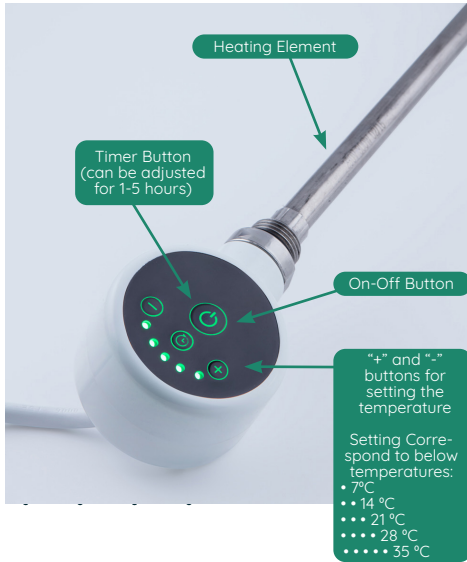

Electronic Control Units

Up & Down

SUN UP & DOWN

SUN UP & DOWN is an electronic thermostat for the automatic control of electric towel radiators. By means of an internal sensor it is capable of keeping the temperature of the towel radiator to a desired value.

Overview

- Room temperature control
- Heating On/Off
- Desired temperature setting
- Different electric resistances are available in a range between 150W and 1000W.

Functional Specifications	
Heating on/off	
Desired temperature	Adjustable from +7°C to +35°C with visible comfort range
Safety	- Internal protection against over heating faults by term of use - Built-in temperature sensor protects the device from over-heating, limiting the temperature of the radiator to maximum of 70°C.

Dimensions and Finish Specifications			
Diameter of the unit	64 mm		
Width	12 mm		
Colour	White RAL 9016	Black RAL 9005	Chrome

Power Supply	
Operating Voltage	230V 50 Hz.
Maximum power	1000W, resistive load

Environment	
Protection Rating	IP44
Class	Class I
Operating Temperature	+0°C to +50°C
Desired Temperature Settings	Adjustable from +7°C to +35°C
Storage Temperature	-10°C to +70°C

Applicable Standards	
SAFETY EMC	EN 61000-4-2 :2009 EN 61000-4-3 :2006 + A1 + A2 EN 61000-4-4 :2012 EN 61000-4-5 : 2014 EN 61000-4-6 : 2014 EN 61000-4-11 2004 EN 61000-4-13 : 2002 + A1 + A2
LVD	EN 60335-1
RoHS	EN 50581