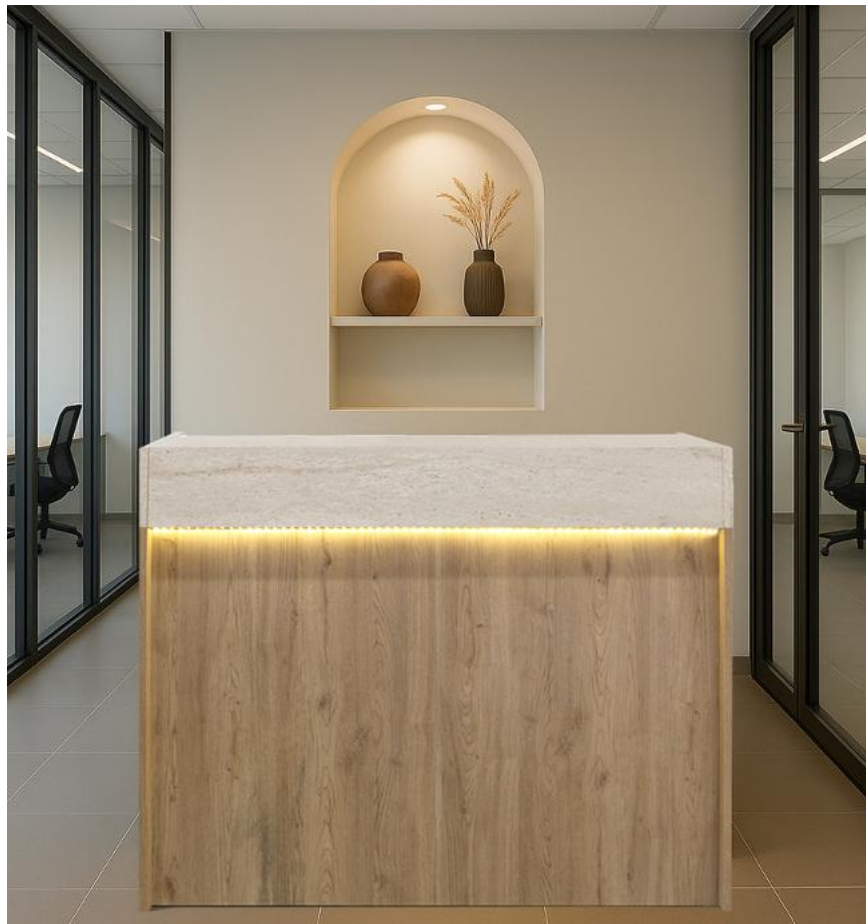

DAYANA

8681506229939

Dayana Welcome Desk with Ledlight Traverten - Sandstone 150 cm

↔ 150 cm ↓ 120 cm ↗ 85,2 cm

WILKO

8684100000870

Wilko Welcome Desk with Ledlight 110 cm Sepet - Traverten

↔ 113,6 cm ↓ 110,3 cm ↗ 42 cm