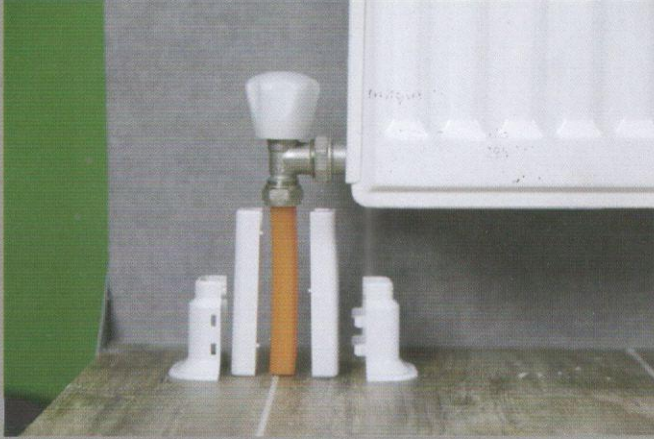

RADIATOR ACCESSORIES

Plastic tube covers are designed for hiding the unwanted seen of installation tubes while bringing fashion to your bathrooms and living rooms. All tube covers for towel radiators and panel radiators are available in white, black, chrome, gold and wooden looks.

DiGiSU®

TOWEL RADIATORS

Digisu Mühendislik Isı San. ve Tic. Ltd. Şti.
Beşevler Sanayi Sitesi 34. Blok No:63
16120 Bursa / TURKEY

Tel .: +90 224 441 10 35
Fax .: +90 224 441 10 36
Mob.: +90 533 481 08 18

www.digisu.com.tr
digisu@digisu.com.tr