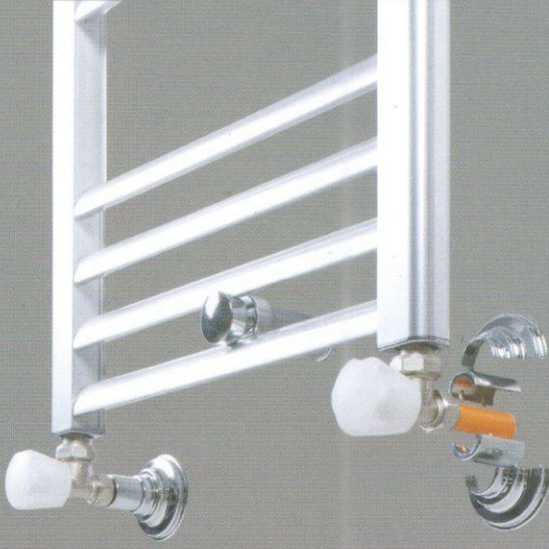

RADIATOR ACCESSORIES

Plastic tube covers are designed for hiding the unwanted seen of installation tubes while bringing fashion to your bathrooms and living rooms. All tube covers for towel radiators and panel radiators are available in white, black, chrome, gold and wooden looks.

DiGiSU®

TOWEL RADIATORS

Digisu Mühendislik Isı San. ve Tic. Ltd. Şti.
Beşevler Sanayi Sitesi 34. Blok No:63
16120 Bursa / TURKEY

Tel .: +90 224 441 10 35
Fax .: +90 224 441 10 36
Mob.: +90 533 481 08 18

www.digisu.com.tr
digisu@digisu.com.tr