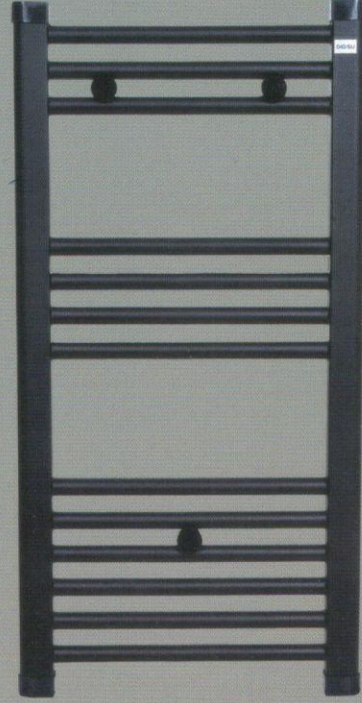

DIGISU®

TOWEL RADIATORS

Your Heating Solution Since 1999

Digisu Engineering Company was founded in Bursa in 1999. Digisu exports %80 of its products and also doing online sales in 7 different stores. Currently located in Bursa - TURKEY; Digisu manufactures and sel standard, design, electrical, side connection, stainless steel towel radiators, decorative panel radiators an radiator accessories in compliance with EN 442-1 norms and CE certificate.

www.digisu.com.tr