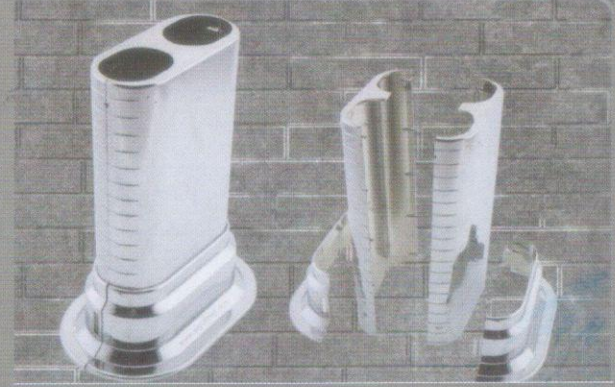

RADIATOR ACCESSORIES

Plastic tube covers are designed for hiding the unwanted seen of installation tubes while bringing fashion to your bathrooms and living rooms. All tube covers for towel radiators and panel radiators are available in white, black, chrome, gold and wooden looks.

DiGiSU®

TOWEL RADIATORS

Digisu Mühendislik Isı San. ve Tic. Ltd. Şti.
Beşevler Sanayi Sitesi 34. Blok No:63
16120 Bursa / TURKEY

Tel .: +90 224 441 10 35
Fax .: +90 224 441 10 36
Mob.: +90 533 481 08 18

www.digisu.com.tr
digisu@digisu.com.tr