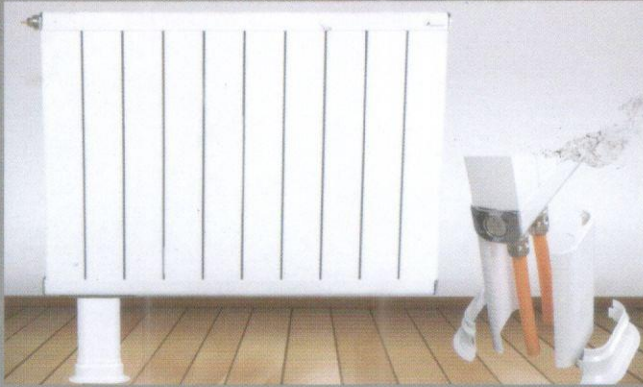

RADIATOR ACCESSORIES

Plastic tube covers are designed for hiding the unwanted seen of installation tubes while bringing fashion to your bathrooms and living rooms. All tube covers for towel radiators and panel radiators are available in white, black, chrome, gold and wooden looks.

DiGiSU®

TOWEL RADIATORS

Digisu Mühendislik Isı San. ve Tic. Ltd. Şti.
Beşevler Sanayi Sitesi 34. Blok No:63
16120 Bursa / TURKEY

Tel .: +90 224 441 10 35
Fax .: +90 224 441 10 36
Mob.: +90 533 481 08 18

www.digisu.com.tr
digisu@digisu.com.tr