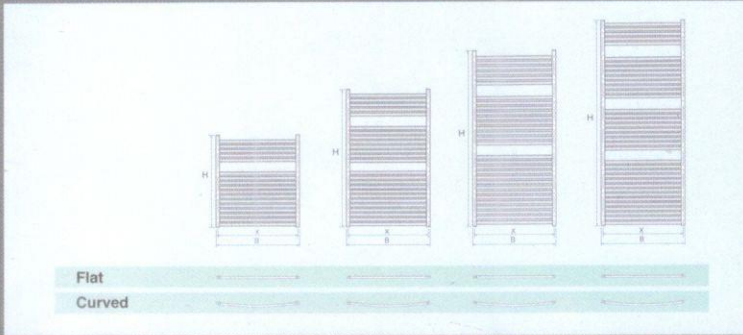

STANDARD TOWEL RADIATORS

The appropriate dimensioning and choice of heating devices are important for beauty of the building you live in. Digisu radiators make it possible to combine the functionality and design with many RAL colour options. Flat and curved types are available. It is possible to produce your own dimensions as well.