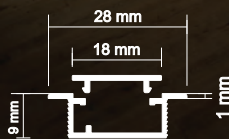

LEDOS *Extra*