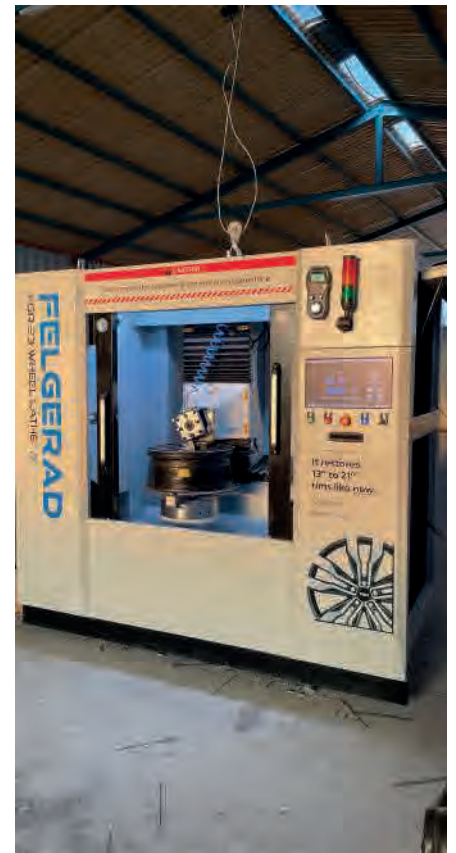

FELGERAD ALLOY WHEEL LATHE

FGR-19, FGR-21, FGR-23, FGR-25

Inch Range	|	13"-21"
Cover	|	Manual, Pneumatic
Air Comb	|	Available
OS	|	Windows
Axis	|	2 Axis
Motor	|	1x 2,2 kW.

Measurement	|	Touch Probe
Control System	|	Motion Controller
Touch Screen	|	Available, 15.6"
Metal Chip Discharge	|	Available
Cover Protection	|	Glass With Sensor
Loading	|	Vertical