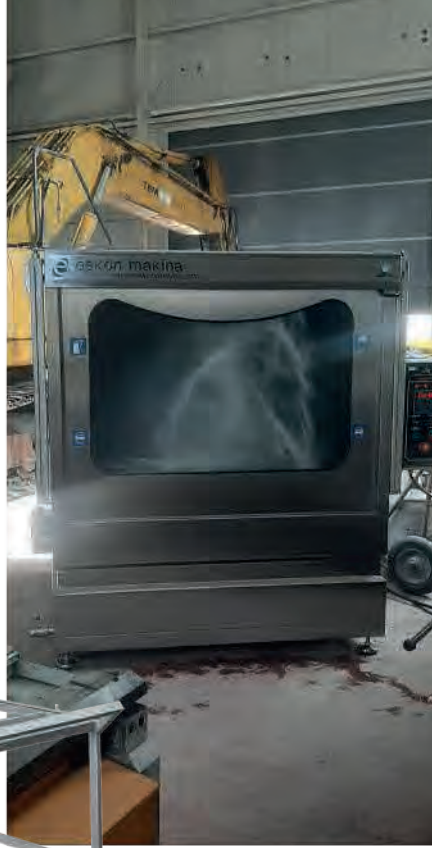

Our Activity Areas

Diesel particulate filter (DPF) washing machine
Alloy Wheel Lathe
High pressure parts cleaning cabinet
Pressure parts washing machines with rotating baskets
Rotary basket pressure baklava tray washing machines
Conveyor washing line

Sectors We Produce

Food industry
Automotive, Heavy Vehicle Maintenance and Washing Sector
Machining Industry
Coating Industry
Metal Industry

FRONT LOADER PARTS WASHING MACHINE

ESY-1500

Basket Diameter		1350 mm.
Body Structure		CR 430
Heating		2x 7,5 kW.
Loading Trolley		Available
Glass Cover		Available
Washing Line		2x 2 hp.