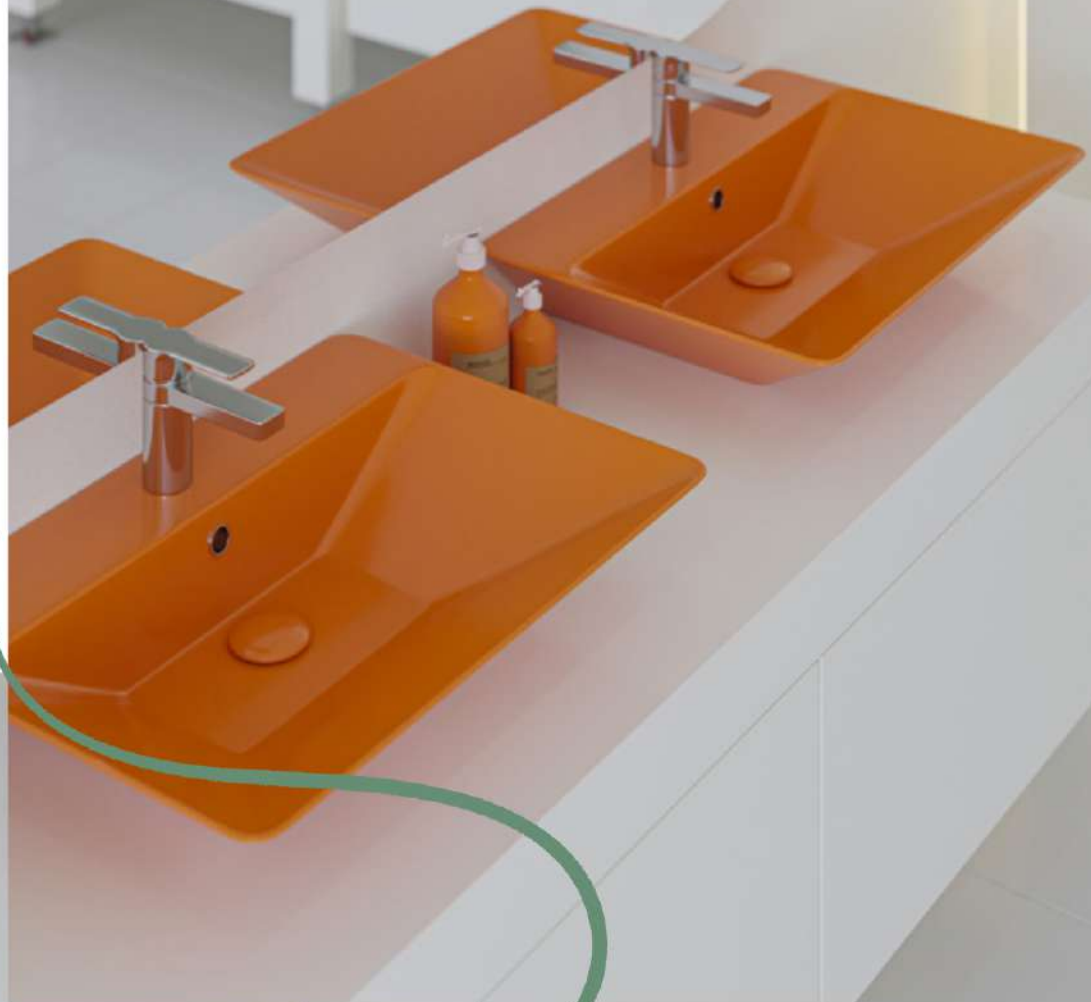

KARFI

TOP COUNTER WASHBASIN

INDISPENSABLE
OF PUBLIC USE AREAS.
IT IS QUITE IMPORTANT THAT
HYGIENE AREAS ARE ALWAYS
CLEAN IN AN IMPECCABLE
WAY IN RUSH AREAS. WITH ITS
INCLINED SURFACE, IT MAKES
IT EASY TO A LARGE
EXTENT THAT GUESTS ARE
ALWAYS HOSTED WITH A
CLEAN AREA.