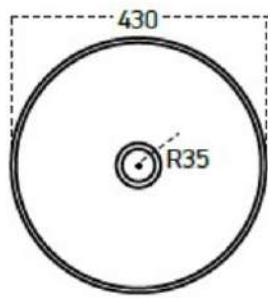

TOP COUNTER WASHBASIN

Box Dimensions

110x435x435 mm

Weight

6.8 kg (+- %5)

Volume

0.021 m³

Pieces for pallet

24 or 40