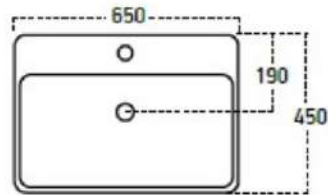

TOP COUNTER WASHBASIN

Box Dimensions

170x655x470 mm

Weight

14.1 kg (+- %5)

Volume

0.052 m³

Pieces for pallet

12 or 18

MALEYSIA

TOP COUNTER WASHBASIN

Box Dimensions

110x410x410 mm

Weight

6.85 kg

Volume