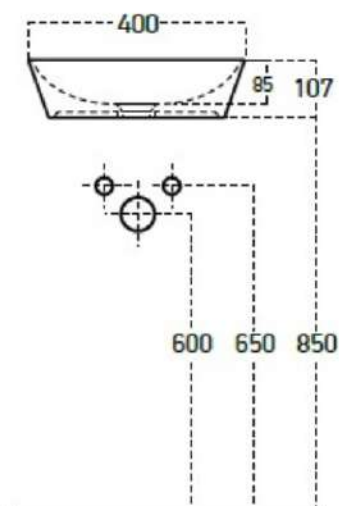

TOP COUNTER WASHBASIN

Box Dimensions

170x655x470 mm

Weight

14.1 kg (+- %5)

Volume

0.052 m³

Pieces for pallet

12 or 18

MALEYSIA

TOP COUNTER WASHBASIN

Box Dimensions

110x410x410 mm

Weight

6.85 kg

Volume

0.018 m³

Pieces for pallet

24 or 40

TOP COUNTER WASHBASIN

Box Dimensions

110x435x435 mm

Weight

6.8 kg (+- %5)