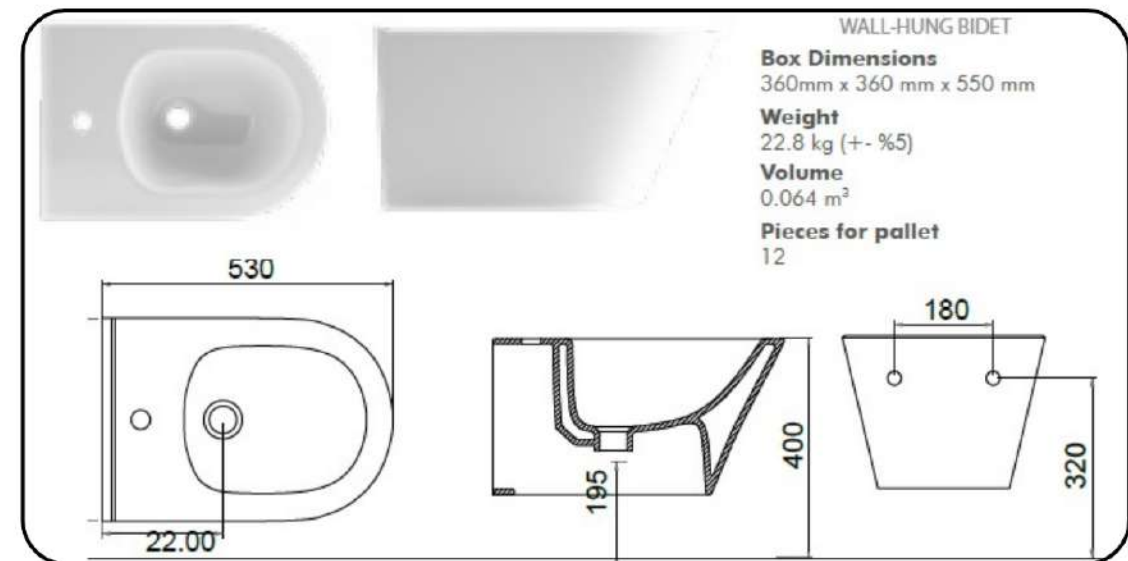

TECHNICAL DETAILS

48 CM WALL-HUNG / MONOBLOCK WASHBASIN

48 CM ASMA MONOBLOK LAVABO

WALL HUNG MONOBLOCK WASHBASIN

Box Dimensions

510x610x550 mm

Weight

32 kg