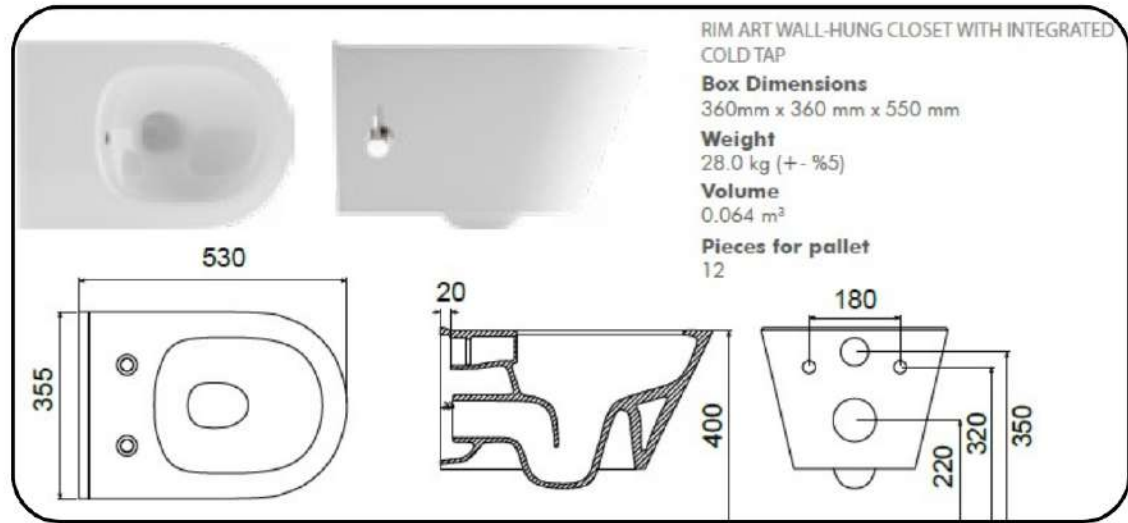

TECHNICAL DETAILS

48 CM WALL-HUNG / MONOBLOCK WASHBASIN

48 CM ASMA MONOBLOK LAVABO

WALL HUNG MONOBLOCK WASHBASIN

Box Dimensions

510x610x550 mm

Weight

32 kg