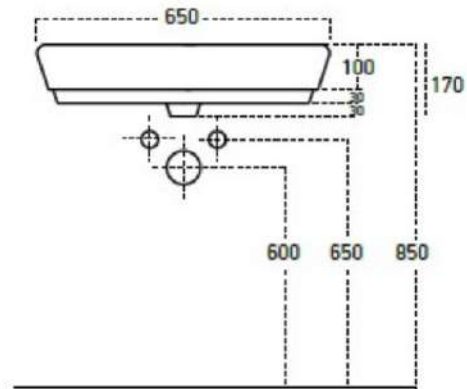

TOP COUNTER WASHBASIN

Box Dimensions

170x655x470 mm

Weight

14.1 kg (+- %5)

Volume

0.052 m³

Pieces for pallet

12 or 18

MALEYSIA

TOP COUNTER WASHBASIN

Box Dimensions

110x410x410 mm

Weight

6.85 kg

Volume