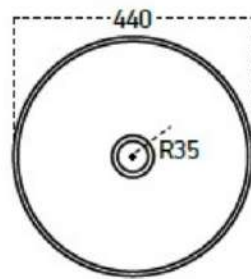

Pieces for pallet

24 or 40