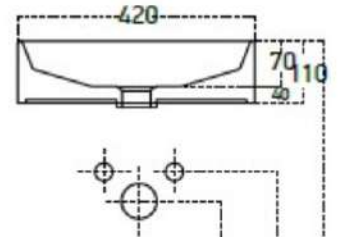

14.4 kg (+- %5)

Volume

0.042 m³

Pieces for pallet

16 or 24

DIAMOND

TOP COUNTER WASHBASIN

Box Dimensions