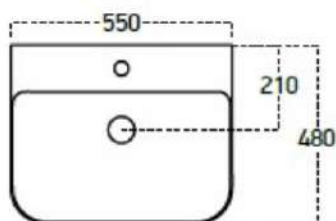

Box Dimensions

550mm x 630 mm x 520 mm

Weight

30.0 kg (+ - %5)

Volume

0.17 m³

Pieces for pallet

4

9.00 kg

Volume

0.049 m³

Pieces for pallet

24 or 40

BADREO

TOP COUNTER WASHBASIN

Box Dimensions
103x765x368 mm

Weight
12.6 kg

Volume
0.029 m³

Pieces for pallet
20 or 30

SOFISTIQUE

TOP COUNTER WASHBASIN

Box Dimensions

150x555x500 mm

Weight

14.4 kg (+- %5)

Volume

0.042 m³

Pieces for pallet

16 or 24

DIAMOND

TOP COUNTER WASHBASIN

Box Dimensions