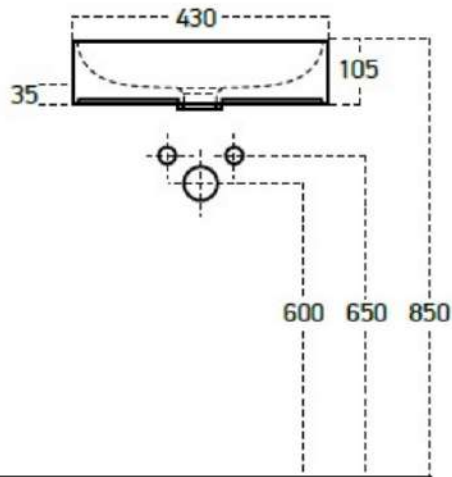

TOP COUNTER WASHBASIN

Box Dimensions

170x655x470 mm

Weight

14.1 kg (+- %5)

Volume

0.052 m³

Pieces for pallet

12 or 18

MALEYSIA

TOP COUNTER WASHBASIN

Box Dimensions

110x410x410 mm

Weight

6.85 kg

Volume

0.018 m³

Pieces for pallet

24 or 40

TOP COUNTER WASHBASIN

Box Dimensions

110x435x435 mm

Weight

6.8 kg (+- %5)