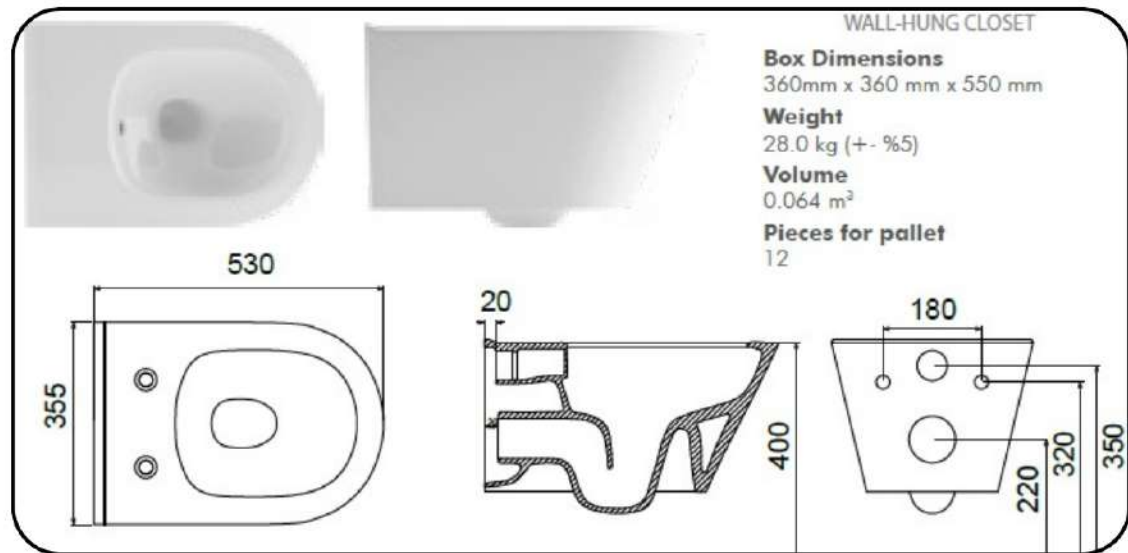

TECHNICAL DETAILS

48 CM WALL-HUNG / MONOBLOCK WASHBASIN

48 CM ASMA MONOBLOK LAVABO

WALL HUNG MONOBLOCK WASHBASIN

Box Dimensions

510x610x550 mm

Weight

32 kg