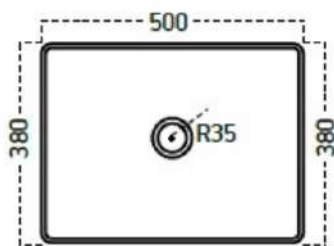

Weight

13.40 kg (+ - %5)

Volume

0.028 m³

Pieces for pallet

24 or 40

SLIMMER-X

TOP COUNTER WASHBASIN