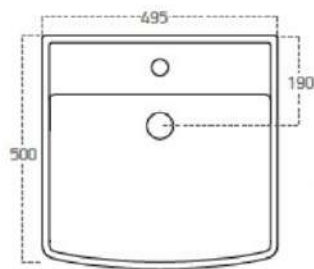

TECHNICAL DETAILS

48 CM WALL-HUNG / MONOBLOCK WASHBASIN

48 CM ASMA MONOBLOK LAVABO

WALL HUNG MONOBLOCK WASHBASIN

Box Dimensions

510x610x550 mm

Weight

32 kg

Box Dimensions

550mm x 630 mm x 520 mm

Weight

30.0 kg (+ - %5)

Volume

0.17 m³

Pieces for pallet

4

REXLO

PEPLOX

TOP COUNTER WASHBASIN

Box Dimensions

125x420x651 mm

Weight

13.0 kg (+- %5)

Volume

0.034 m³

Pices for pallet

16 or 24

GORBE

TOP COUNTER WASHBASIN

Box Dimensions

750x440x150 mm

Weight