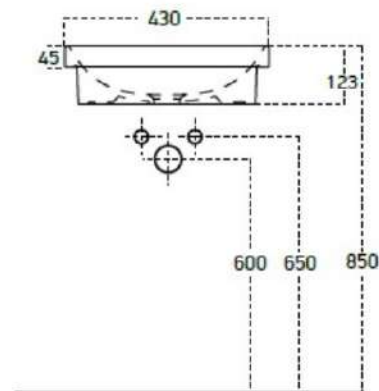

12 or 18

MALEYSIA

TOP COUNTER WASHBASIN

Box Dimensions

110x410x410 mm

Weight

6.85 kg

Volume

0.018 m³

Pieces for pallet

24 or 40

TOP COUNTER WASHBASIN

Box Dimensions

110x435x435 mm

Weight

6.8 kg (+- %5)

Volume

0.021 m³

Pieces for pallet

24 or 40

TOP COUNTER WASHBASIN

Box Dimensions
125x440x442 mm

Weight
7.6 kg

Volume
0.024 m³