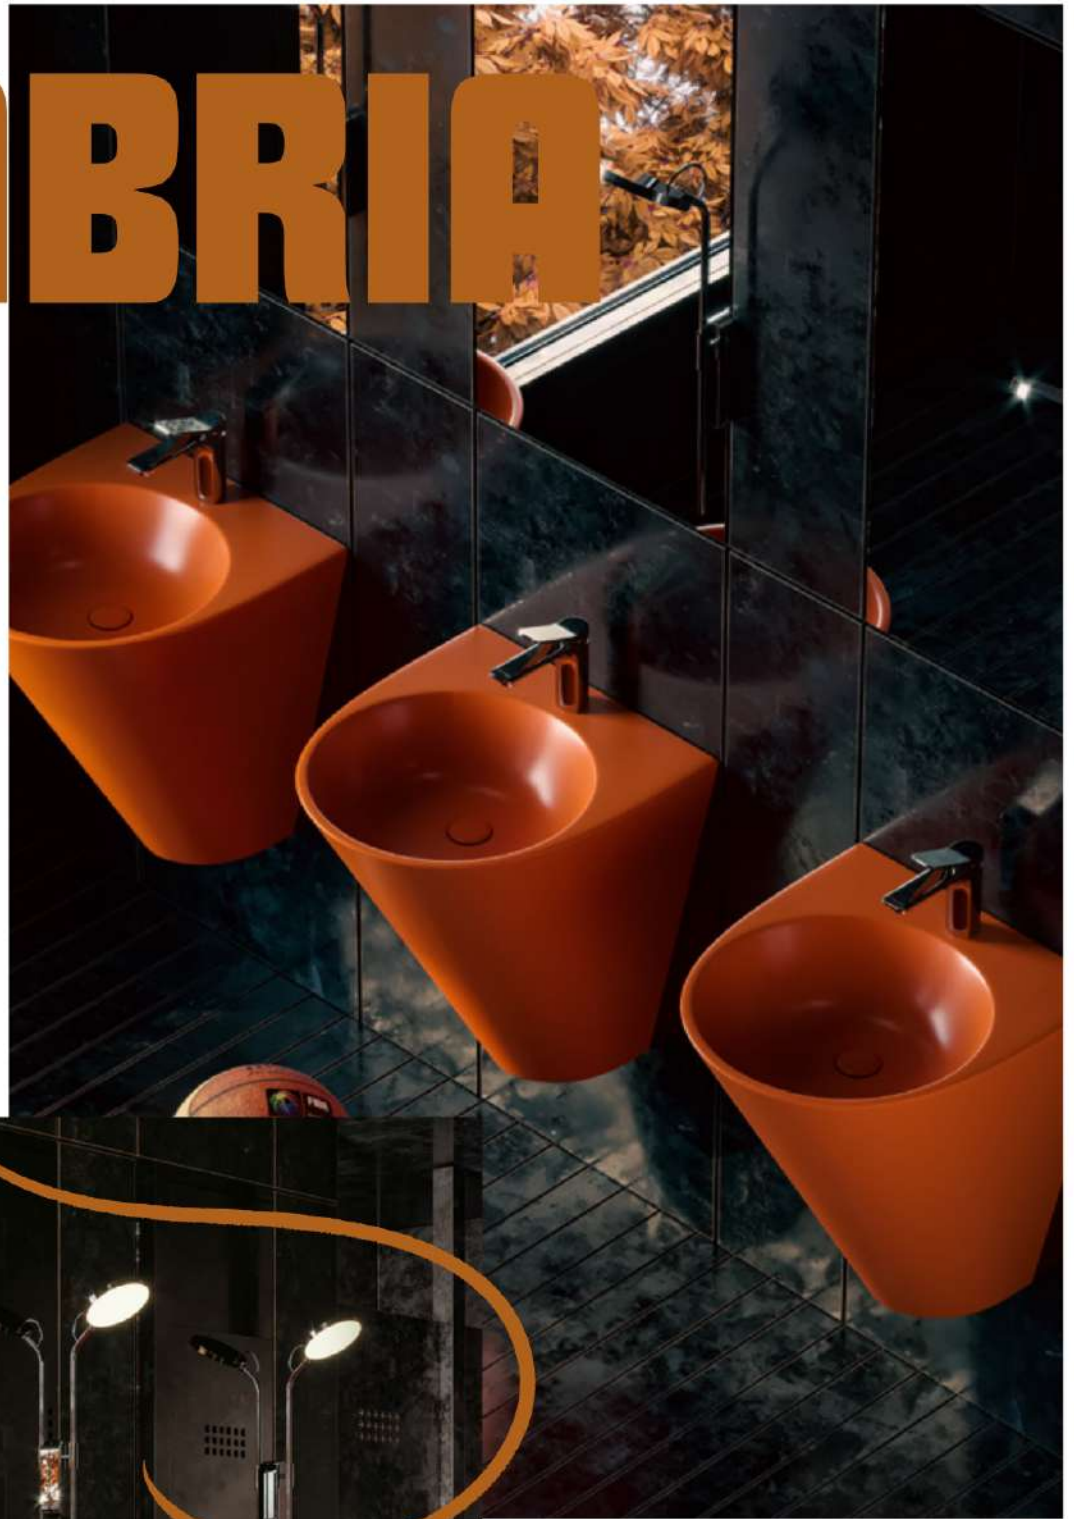

GABRIA

WALL-HUNG / MONOBLOCK
WASHBASIN