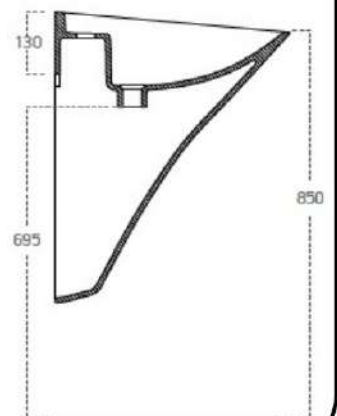

TECHNICAL DETAILS

48 CM WALL-HUNG / MONOBLOCK WASHBASIN

48 CM ASMA MONOBLOK LAVABO

WALL HUNG MONOBLOCK WASHBASIN

Box Dimensions

510x610x550 mm

Weight

32 kg

Box Dimensions

550mm x 630 mm x 520 mm

Weight

30.0 kg (+ - %5)

Volume

0.17 m³

Pieces for pallet

4

REXLO

PEPLOX

TOP COUNTER WASHBASIN

Box Dimensions

125x420x651 mm

Weight

13.0 kg (+- %5)

Volume