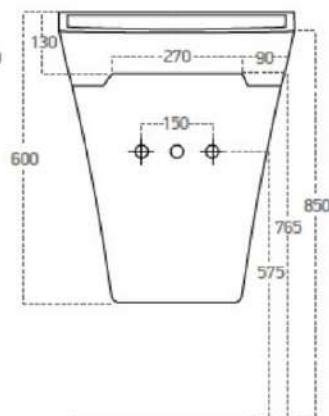

TECHNICAL DETAILS

48 CM WALL-HUNG / MONOBLOCK WASHBASIN

48 CM ASMA MONOBLOK LAVABO

WALL HUNG MONOBLOCK WASHBASIN

Box Dimensions

510x610x550 mm

Weight

32 kg

Box Dimensions

550mm x 630 mm x 520 mm

Weight

30.0 kg (+ - %5)

Volume

0.17 m³

Pieces for pallet

4

REXLO

PEPLOX

TOP COUNTER WASHBASIN

Box Dimensions

125x420x651 mm

Weight

13.0 kg (+- %5)

Volume

9.00 kg

Volume

0.049 m³

Pieces for pallet

24 or 40

BADREO

TOP COUNTER WASHBASIN

Box Dimensions
103x765x368 mm