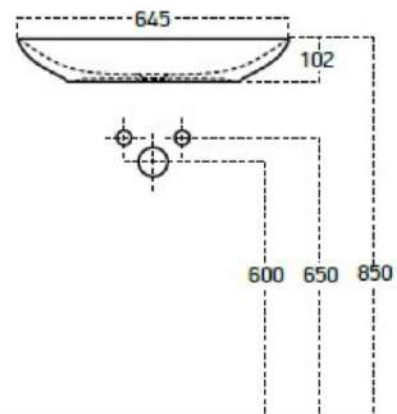

Weight

13.40 kg (+ - %5)

Volume

0.028 m³

Pieces for pallet

24 or 40

SLIMMER-X

TOP COUNTER WASHBASIN