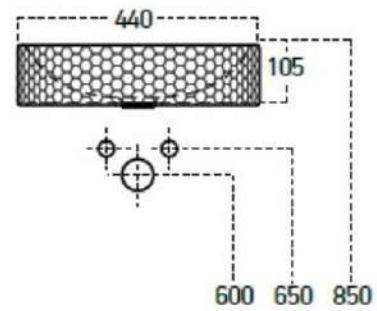

Pieces for pallet

24 or 40