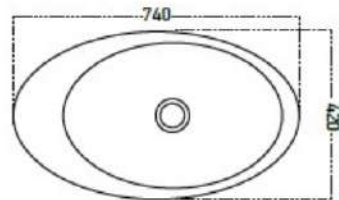

0.034 m³

Pices for pallet

16 or 24

GORBE

TOP COUNTER WASHBASIN

Box Dimensions

750x440x150 mm

Weight

9.00 kg

Volume

0.049 m³

Pieces for pallet

24 or 40

BADREO

TOP COUNTER WASHBASIN

Box Dimensions
103x765x368 mm