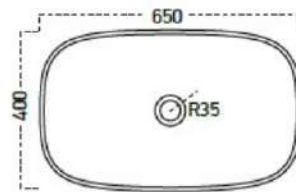

Box Dimensions

550mm x 630 mm x 520 mm

Weight

30.0 kg (+ - %5)

Volume

0.17 m³

Pieces for pallet

4

REXLO

PEPLOX

TOP COUNTER WASHBASIN

Box Dimensions

125x420x651 mm

Weight

13.0 kg (+- %5)

Volume

0.034 m³

Pices for pallet

16 or 24

GORBE

TOP COUNTER WASHBASIN

Box Dimensions

750x440x150 mm

Weight

9.00 kg

Volume

0.049 m³

Pieces for pallet

24 or 40

BADREO

TOP COUNTER WASHBASIN

Box Dimensions
103x765x368 mm