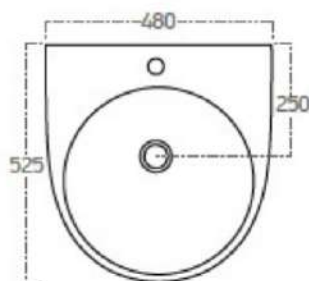

48 CM WALL-HUNG / MONOBLOCK WASHBASIN

48 CM ASMA MONOBLOK LAVABO

WALL HUNG MONOBLOCK WASHBASIN

Box Dimensions

510x610x550 mm

Weight

32 kg

Volume

0.16 m³

Pieces for pallet

4