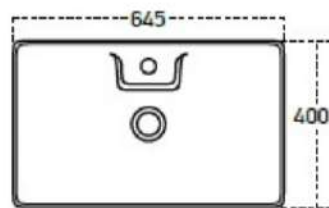

Weight

13.40 kg (+ - %5)

Volume

0.028 m³

Pieces for pallet

24 or 40

SLIMMER-X

TOP COUNTER WASHBASIN