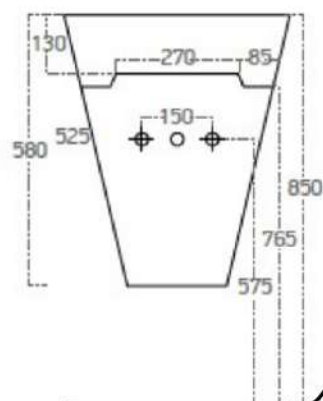

TECHNICAL DETAILS

48 CM WALL-HUNG / MONOBLOCK WASHBASIN

48 CM ASMA MONOBLOK LAVABO

WALL HUNG MONOBLOCK WASHBASIN

Box Dimensions

510x610x550 mm

Weight

32 kg

Volume

0.16 m³

Pieces for pallet

4

ROOP

50 CM WALL-HUNG / MONOBLOCK WASHBASIN

50 CM ASMA MONOBLOK LAVABO

WALL HUNG MONOBLOCK WASHBASIN

Box Dimensions

550mm x 630 mm x 520 mm

Weight

30.0 kg (+ - %5)

Volume

0.17 m³

Pieces for pallet

4

REXLO

PEPLOX

TOP COUNTER WASHBASIN

Box Dimensions

125x420x651 mm

Weight

13.0 kg (+- %5)

Volume