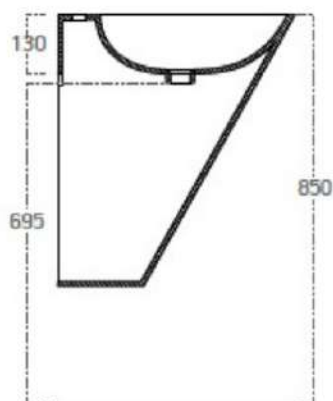

48 CM WALL-HUNG / MONOBLOCK WASHBASIN

48 CM ASMA MONOBLOK LAVABO

WALL HUNG MONOBLOCK WASHBASIN

Box Dimensions

510x610x550 mm

Weight

32 kg

Volume

0.16 m³

Pieces for pallet

4