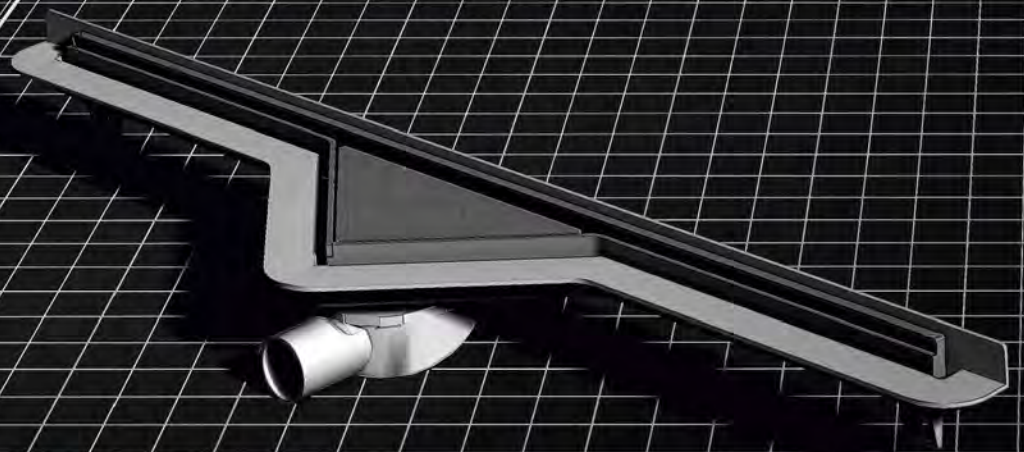

DUVAR
SIFIR

LAAM

60 ve 80 cm Ölçülerinde Duvara Sıfır