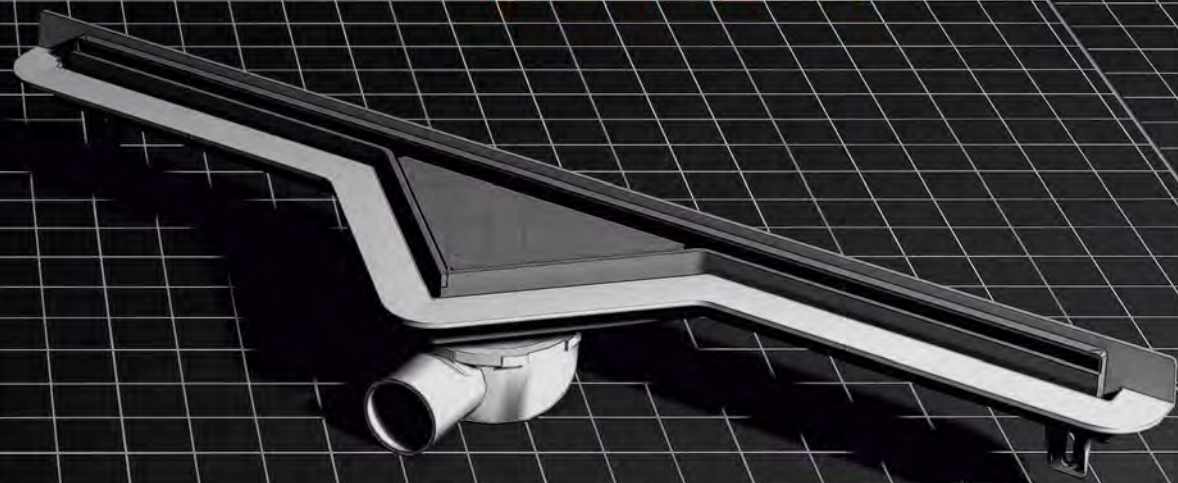

50

Paslanmaz Yeni Nesil Duş Kanalı