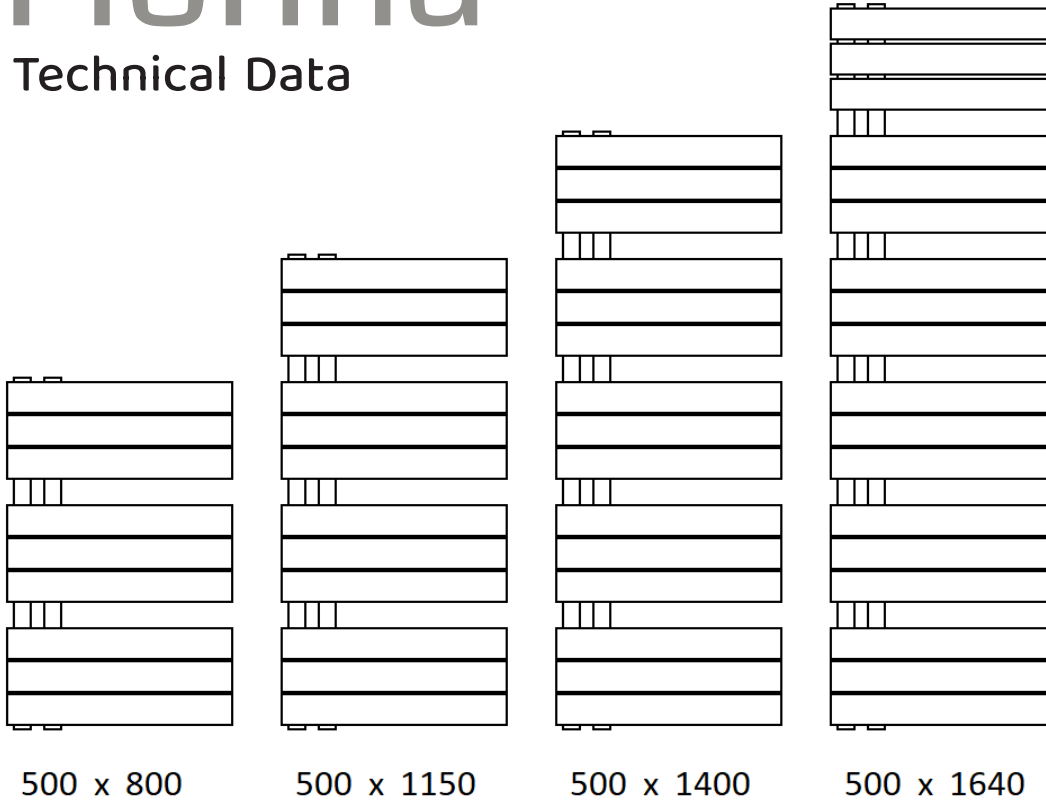

Florina

Technical Data

Available Colors

Black
RAL 9005
Texture

Anthracite
7946
Texture

Anthracite
7766
Texture

Grey
RAL 7040
Texture

White
RAL 9016
Texture

Cappucino
1229
Texture

White
RAL 9016
Texture

Product Type	Width (mm)	Height (mm)	Horizontal Bar Quantity	Inlet Outlet Distance (mm)	Water Content (Lt)	Packed Weight (Kg)	Heat Output ΔT			Center From Wall (mm)	Depth (mm)	40 Ft Cont. Loading Q (pcs)
							60 watts	50 watts	30 watts			
Florina Designer Radiator Painted	500	800	9	50	3,5	12,5	497	398	215	80	106	1120
Florina Designer Radiator Painted	500	1150	12	50	4,8	16,9	674	539	291	80	106	660
Florina Designer Radiator Painted	500	1400	15	50	6,0	20,6	842	674	364	80	106	520
Florina Designer Radiator Painted	500	1640	18	50	7,1	24,1	1009	807	436	80	106	380
Florina Designer Radiator Painted	600	800	9	50	4,0	14,5	575	460	248	80	106	800
Florina Designer Radiator Painted	600	1150	12	50	5,4	19,2	777	621	336	80	106	540
Florina Designer Radiator Painted	600	1400	15	50	6,7	23,3	972	777	420	80	106	460
Florina Designer Radiator Painted	600	1640	18	50	8,0	28,1	1165	932	503	80	106	440