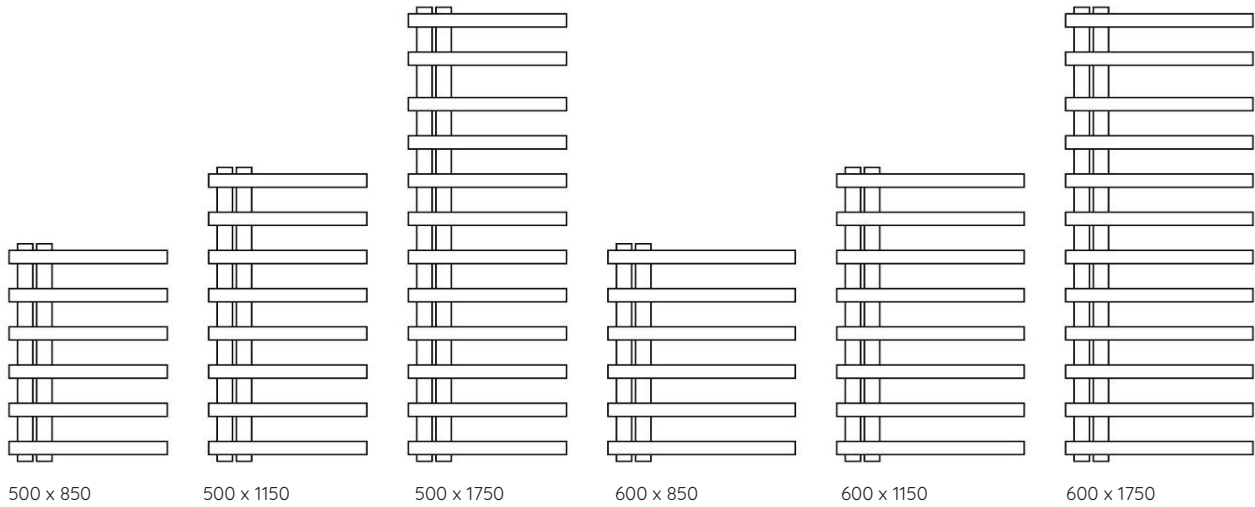

Nice

Technical Data

Available Colors

Product Type	Width (mm)	Height (mm)	Horizontal Bar Quantity	Inlet Outlet Distance (mm)	Water Content (Lt)	Packed Weight (Kg)	Heat Output ΔT			Center From Wall (mm)	Depth (mm)	40 Ft Cont. Loading Q (pcs)
							60 watts	50 watts	30 watts			
Nice Designer Radiator Chrome	500	850	6	50	5,6	8,5	265	212	115	85	127	960
Nice Designer Radiator Chrome	500	1150	8	50	7,5	10,8	355	284	154	85	127	720
Nice Designer Radiator Chrome	500	1750	12	50	11,3	15,8	536	429	231	85	127	400
Nice Designer Radiator Chrome	600	850	6	50	6,3	9,3	299	239	129	85	127	840
Nice Designer Radiator Chrome	600	1150	8	50	8,5	12	400	320	173	85	127	540
Nice Designer Radiator Chrome	600	1750	12	50	12,8	17,1	604	483	261	85	127	340
Nice Designer Radiator Painted	500	850	6	50	5,6	8,5	390	312	168	85	127	960
Nice Designer Radiator Painted	500	1150	8	50	7,5	10,8	523	418	226	85	127	720
Nice Designer Radiator Painted	500	1750	12	50	11,3	15,8	788	630	340	85	127	400
Nice Designer Radiator Painted	600	850	6	50	6,3	9,3	440	352	190	85	127	840
Nice Designer Radiator Painted	600	1150	8	50	8,5	12	589	471	254	85	127	540
Nice Designer Radiator Painted	600	1750	12	50	12,8	17,1	888	710	383	85	127	340