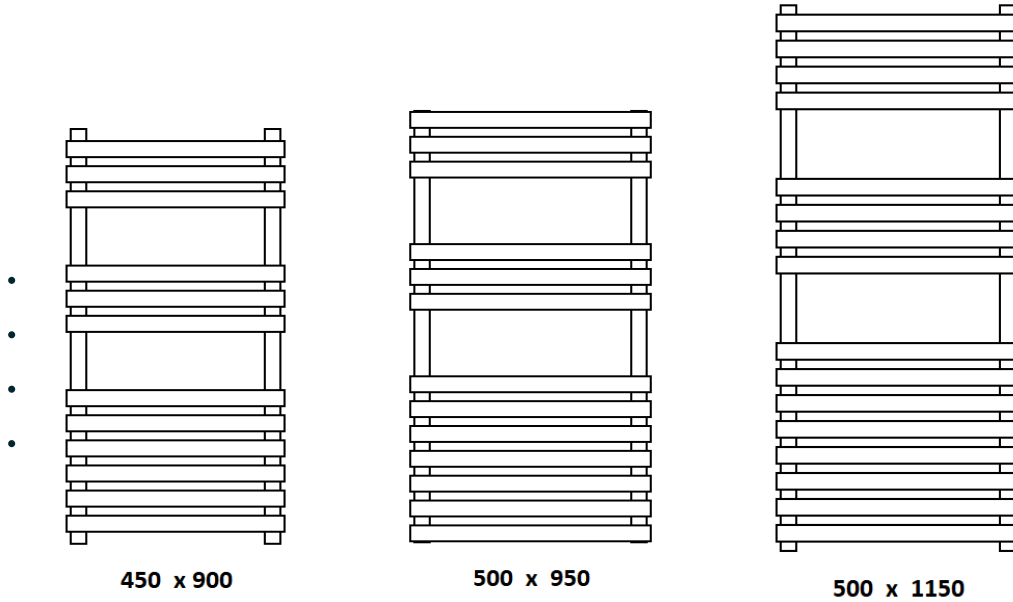

Havana

Technical Data