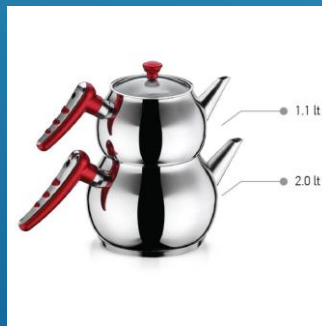

PAŞABAHÇE

COOKER

COOKERS AND PANS

PRESSURE COOKERS

TEA AND COFFEE POTS

COOKER SETS

Porcelain Tableware

Appetizers

24 pcs Dinner set

Copper Shallow Pan

HOUSHOLD APPLIANCES

Hairdryer

Vacuum Cleaner

Kettle

Electrical Turkish Teapot

Oven