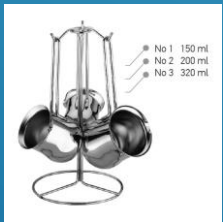

TEA AND COFFEE POTS