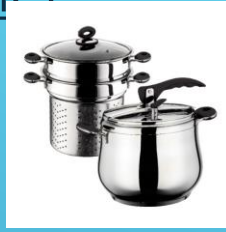

PAŞABAHÇE

COOKER

COOKERS AND PANS

PRESSURE COOKERS

TEA AND COFFEE POTS

COOKER SETS

Porcelain Tableware

Appetizers

24 pcs Dinner set

Copper Shallow Pan

HOUSHOLD APPLIANCES

Hairdryer

Vacuum Cleaner

Kettle

Electrical Turkish Teapot

Oven