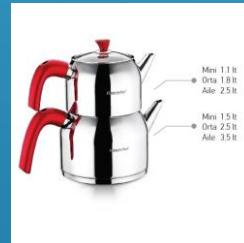

TEA AND COFFEE POTS