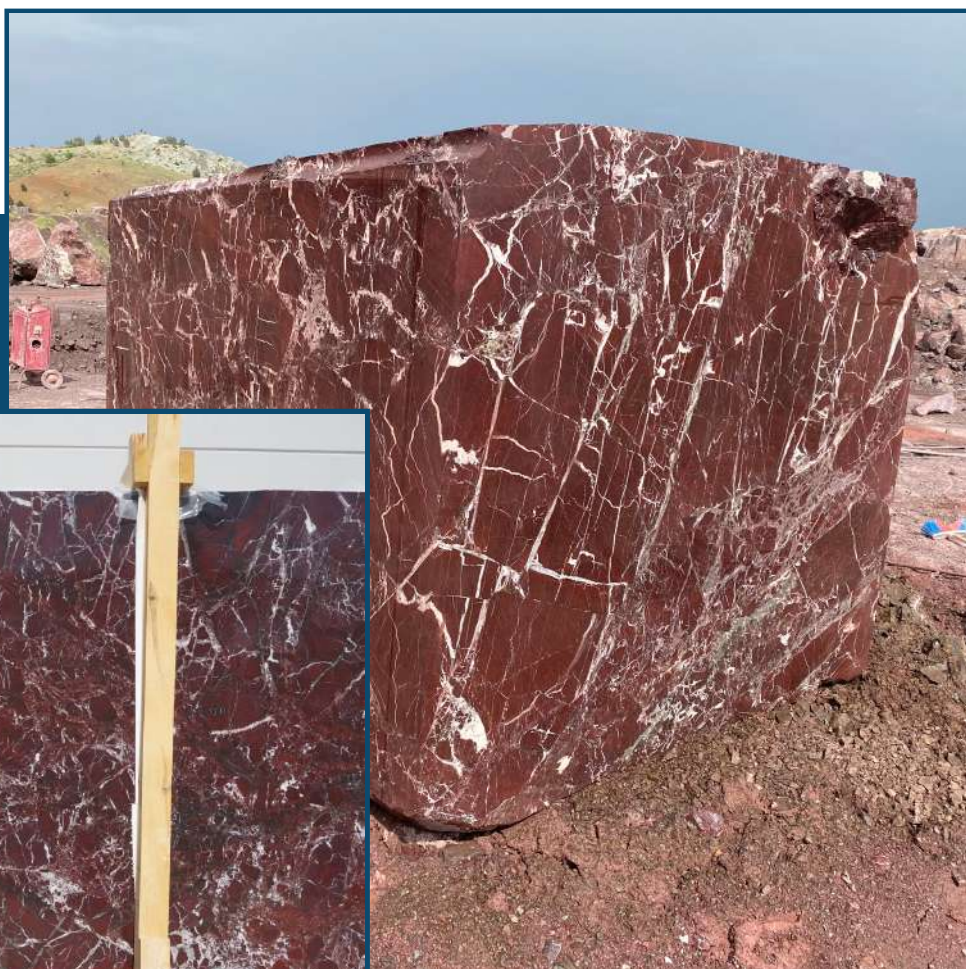

Our Vision

To provide competitive advantage to our customers with the variety of natural stones that come from our supply power.

ROSSO LEVANTO

"Rosso Levanto" is a dark cherry colored marble that attracts the attention of customers with its beauty and covers the white veins with a surprising spider web on its surface. Light lines and marble clumps create a unique pattern and depth of shadows. The use of Rosso Levanto marble brings a sense of luxury, aristocracy and refinement to the space. In terms of its physical and mechanical properties, this marble is suitable for many projects: countertops, wall and floor coverings in rooms. Rosso Levanto is used for the manufacture of fireplaces, stair treads, poles and windowsills, and for the design of stylish bathrooms and shelves. Thanks to its contrast, the decor will acquire an unforgettable integrity and exclusivity.

BLOCK

SLABS

TOROS BLACK

Toros Black Marble is a black marble with snow-white veins. It is used in many areas of construction and decoration, relevant black and white colours will bring elegance to any project. Toros Black is common popular selection for luxury interior design especially for Indian market, because of the high quality of marble and there is no need to epoxy and the structure of material has high oil so it makes high polished quality of material. Toros Black is popular for lining walls and floors, as well for the creation of exquisite tabletops and fireplace portals. Toros Black is ideal for creating a modern interior by applying for both small details and big size slabs.