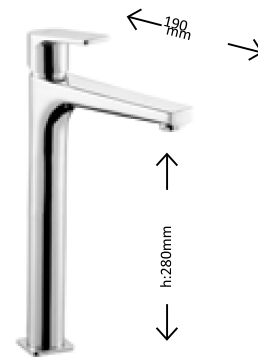

Granite Black  
34

Gold PVD

Copper PVD

Titanium PVD

Black

**05128 3/8**  
**05129 1/2"**  
**Regular Basin Mixer**  
**h120 mm**  
**Box: 10 Pcs**

**05130 3/8**  
**05131 1/2"**  
**Medium Basin Mixer**  
**h180 mm**  
**Box: 8 Pcs**