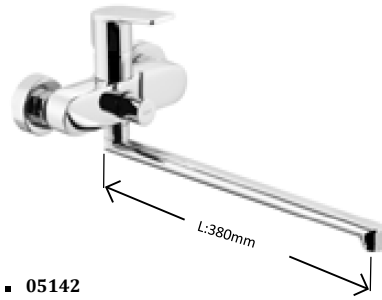

05132 3/8
05133 1/2"
Tall Basin Mixer
Monoblock Body
h:280 mm
Box: 8 Pcs

05134 3/8
05135 1/2"
Bidet Mixer
360° Movable Adapter
Neoperl
Box: 10 Pcs

▪ 05142

Bath Mixer

w. Swivel Spout

w. Flühs Ceramic Diverter

Neoperl Equipped

Box: 8 Pcs