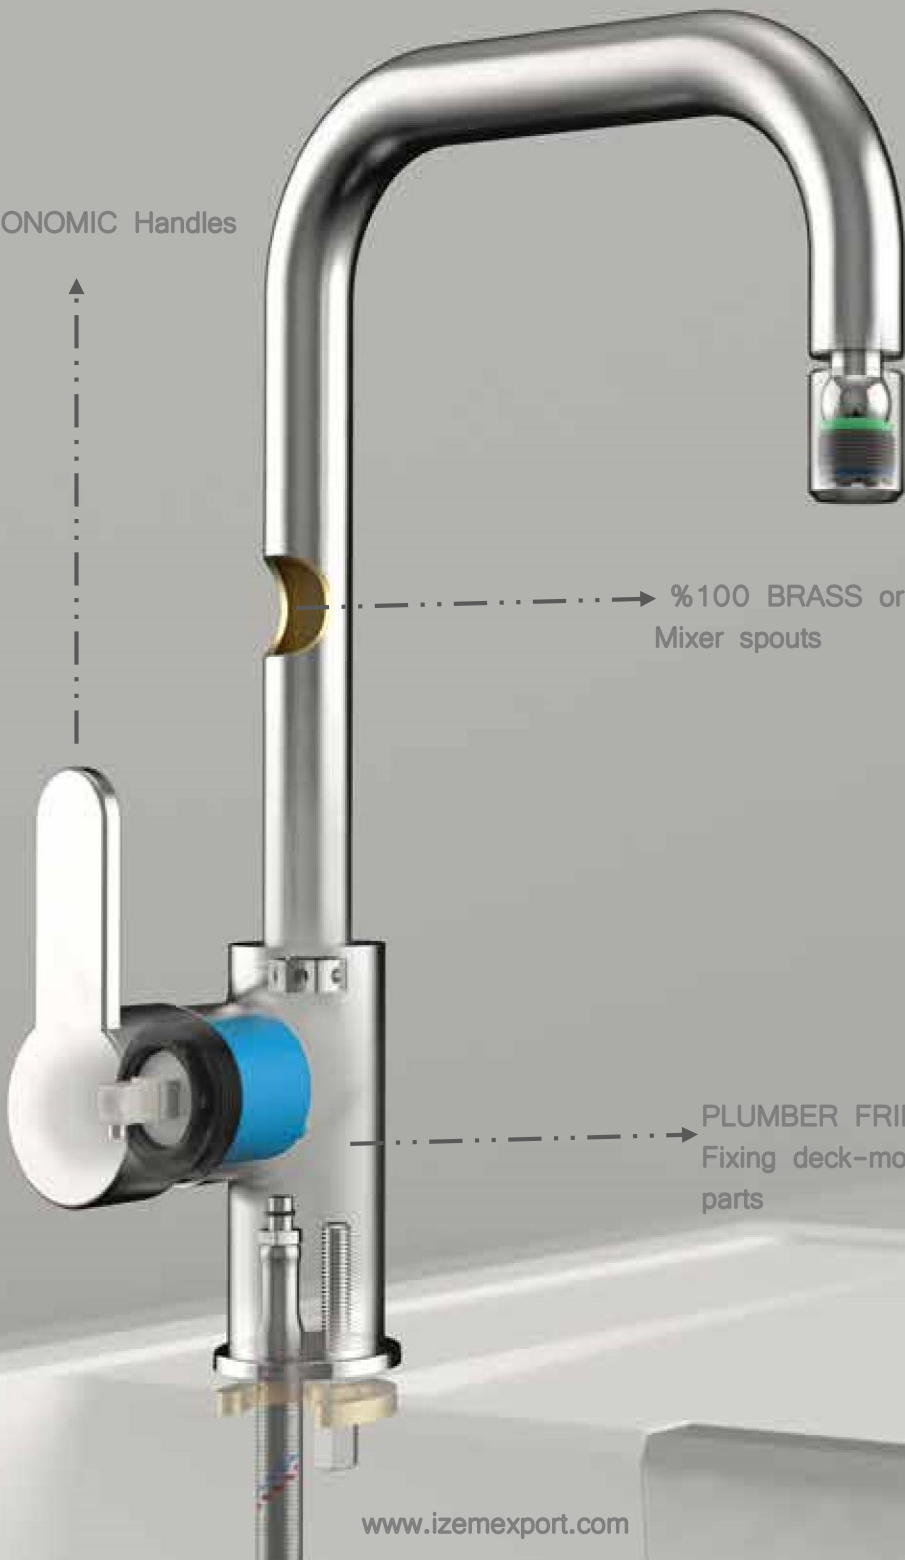

**IZEM**  
EXPORT & IMPORT COMPANY

*MIXERS : 6 - 23*

*CONCEALED SOLUTIONS : 24 - 25*

*SHOWER SYSTEMS : 26*

*ADVANCED KITCHEN MIXERS : 27 - 32*

ERGONOMIC Handles

→ %100 BRASS or Stainless Steel  
Mixer spouts

→ PLUMBER FRIENDLY  
Fixing deck-mounted  
parts