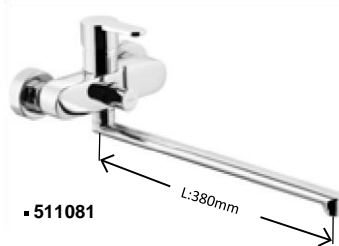

▪ 511081
Bath Mixer
w. Swivel Spout
w. Flühs Ceramic Diverter
Box: 8 Pcs