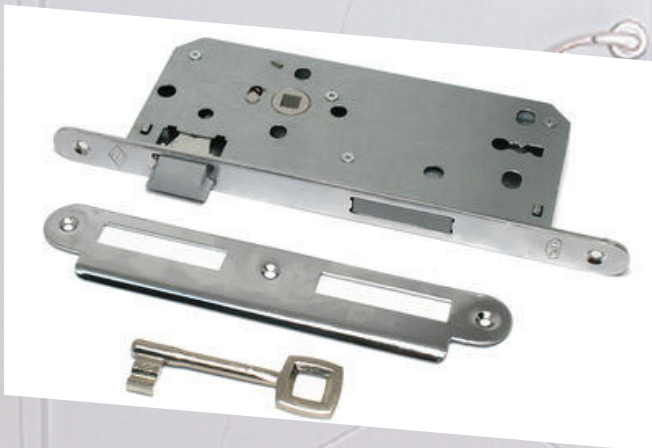

## ACCESSORY PRICES

---

STANDART DOOR  
HANDLE

LOCK

HINGE(3 PIECE)

DOOR  
KITCHEN  
BATHROOM