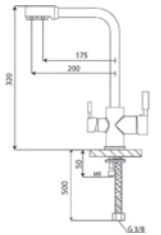

İnox Arıtma Bataryası

Purification Faucet
Robinet d'épuration

Kod / Code: BK233-İ

Koli / Pack: 10

Fiyat / Price:

- 35 mm Seramik Kartuş
- 50cm Flex