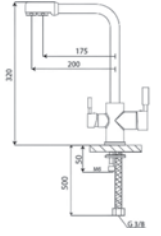

### Beyaz Arıtma Bataryası

Purification Faucet  
Robinet d'épuration

Kod / Code: BK233-B

Koli / Pack: 10

Fiyat / Price:

- 35 mm Seramik Kartuş
- 50cm Flex