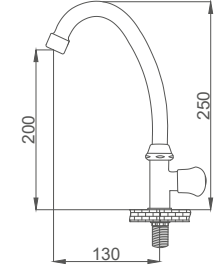

Uzay Tek Girişli Mermer Üstü Lavabo Bataryası

Single Entrance Tabletop Basin Faucet
Batterie de Lavabo - Unique Sur Marbre
خلاط مغسلة - رخام فوقه فردي

- 360 Salmastra
- Piriç Gövde
- 50 cm 1. Kalite Fleks Bağlantı

Kod / Code: UZY208
Koli / Pack: 30

Fiyat / Price: