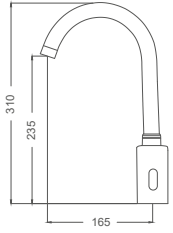

- 50cm Flex

Çift Girişli Kod / Double Entry Code: FT005-B

Koli / Pack: 8

Fiyat / Price: