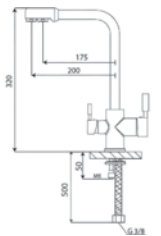

RENKLİ ÜRÜNLERDE STOK VE TERMİN SÜRESİ SORUNUZ.

NOT: Asitik temizleyici maddeler kullanımında garanti dışıdır.

2 YIL GARANTİ