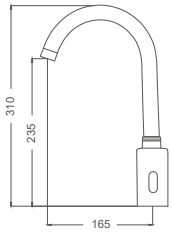

- 50cm Flex

Çift Girişli Kod / Double Entry Code: FT005-A

Koli / Pack: 8

Fiyat / Price:

RENKLİ ÜRÜNLERDE STOK VE TERMİN SÜRESİ SORUNUZ.

NOT: Asitik temizleyici maddeler kullanımında garanti dışıdır. | Birebir Değişim yok, 2 YIL Parça Garantisi Vardır.