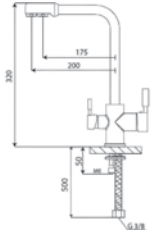

Altın Arıtma Bataryası

Purification Faucet
Robinet d'épuration

Kod / Code: BK233-A

Koli / Pack: 10

Fiyat / Price:

- 35 mm Seramik Kartuş
- 50cm Flex