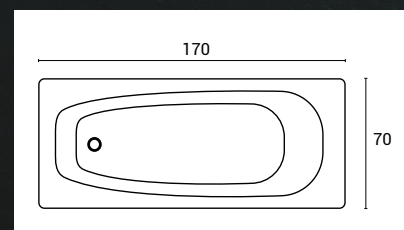

h: 55 cm

Dimensions (cm)
150 x 150

ASYMMETRIC BATHTUBS

IGBO

h: 55 cm

Dimensions (cm)
100 x 150

BYBLOS

h: 55 cm

h: 50 cm

Dimensions (cm)
70 x 130

ALIGNAK

HERMES

h: 50 cm

Dimensions (cm)
70 x 140

RECTANGULAR BATHTUBS

h: 55 cm

Dimensions (cm)
70 x 150

WICCA

h: 55 cm

Dimensions (cm)
70 x 160

ATEN

h: 55 cm

Dimensions (cm)
70 x 165

ATUM

h: 55 cm

Dimensions (cm)
70 x 170

AMUN

THOTH

h: 55 cm

Dimensions (cm)
75 x 140

LUMIO

h: 55 cm