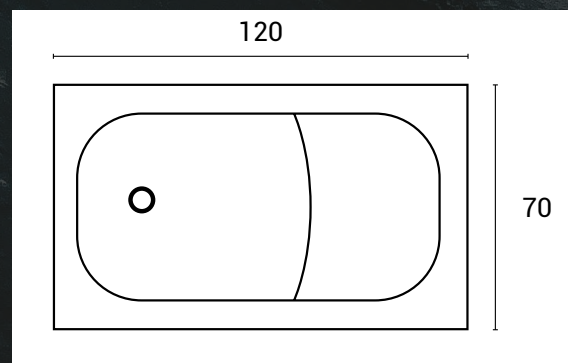

Dimensions (cm)
120 x 120

h: 55 cm

Dimensions (cm)
130 X 130

PROTO

MANO

h: 55 cm

Dimensions (cm)
140 x 140

MAGEC

h: 55 cm

Dimensions (cm)
150 x 150

ASYMMETRIC BATHTUBS

IGBO

h: 55 cm

Dimensions (cm)
100 x 150

BYBLOS

h: 55 cm

Dimensions (cm)
100 x 160

SITTING BATHTUBS

h: 50 cm

Dimensions (cm)
70 x 105

ASET

ESET

h: 50 cm

Dimensions (cm)
70 x 120

h: 50 cm

Dimensions (cm)
70 x 130

ALIGNAK

HERMES

h: 50 cm

Dimensions (cm)
70 x 140

RECTANGULAR BATHTUBS

h: 55 cm