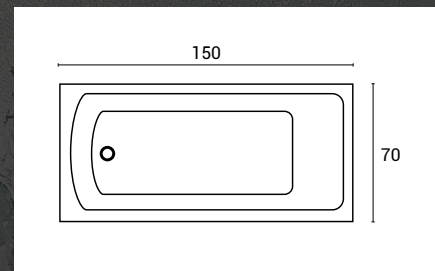

h: 55 cm

Dimensions (cm)
150 x 150

ASYMMETRIC BATHTUBS

IGBO

h: 55 cm

Dimensions (cm)
100 x 150

BYBLOS

h: 55 cm

Dimensions (cm)
100 x 160

SITTING BATHTUBS

h: 50 cm

Dimensions (cm)
70 x 105

ASET

ESET

h: 50 cm

Dimensions (cm)
70 x 120

h: 50 cm

Dimensions (cm)
70 x 130

ALIGNAK

HERMES

h: 50 cm

Dimensions (cm)
70 x 140

RECTANGULAR BATHTUBS

h: 55 cm

Dimensions (cm)
70 x 150

WICCA

h: 55 cm

Dimensions (cm)
70 x 160

ATEN

h: 55 cm

Dimensions (cm)
70 x 165

ATUM