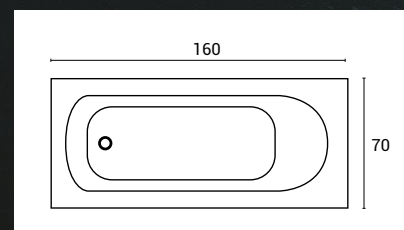

h: 55 cm

Dimensions (cm)
150 x 150

ASYMMETRIC BATHTUBS

IGBO

h: 55 cm

Dimensions (cm)
100 x 150

BYBLOS

h: 55 cm

h: 50 cm

Dimensions (cm)
70 x 130

ALIGNAK

HERMES

h: 50 cm

Dimensions (cm)
70 x 140

RECTANGULAR BATHTUBS

h: 55 cm

Dimensions (cm)
70 x 150

WICCA

h: 55 cm

Dimensions (cm)
70 x 160

ATEN

h: 55 cm

Dimensions (cm)
70 x 165

ATUM

h: 55 cm

Dimensions (cm)
70 x 170

AMUN

THOTH

h: 55 cm

Dimensions (cm)
75 x 140

LUMIO

h: 55 cm