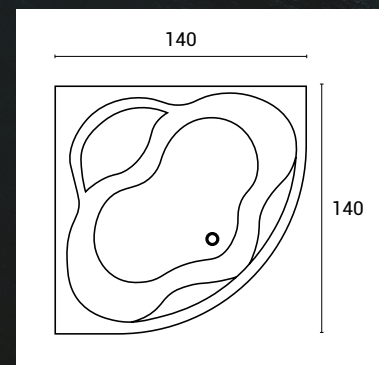

DEMETER

MALKANDROS

h: 45 cm

Dimensions (cm)
90 x 110

h: 45 cm

Dimensions (cm)
90 x 120

ISIS

SETH

h: 45 cm

Dimensions (cm)
90 x 130

OVAL BATHTUBS

h: 55 cm

Dimensions (cm)
110 x 110

BUTO

LUNA

h: 55 cm

Dimensions (cm)
120 x 120

h: 55 cm

Dimensions (cm)
130 X 130

PROTO

MANO

h: 55 cm

Dimensions (cm)
140 x 140

MAGEC

h: 55 cm

Dimensions (cm)
150 x 150

ASYMMETRIC BATHTUBS

IGBO

h: 55 cm

Dimensions (cm)
100 x 150

BYBLOS

h: 55 cm