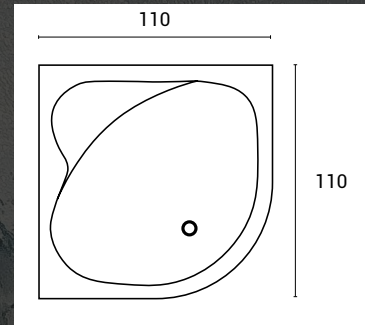

h: 60 cm

Dimensions (cm)
ø = 154

ELA 154

Specifications

- ◇ 0,900 Hp Motor
- ◇ 6 Pieces Hydromassage Water Jets
- ◇ On / Off Button
- ◇ 700 Kw Blower Motor
- ◇ 10 Pcs of Air Jets
- ◇ Underwater lights
- ◇ Radio
- ◇ Water level sensor
- ◇ Chromium-plated brass systems

OVAL MINI BATHTUBS

h: 45 cm

Dimensions (cm)
90 x 90

HORUS

NIL

h: 45 cm

Dimensions (cm)
100 x 100

h: 45 cm

Dimensions (cm)
110 X 110

PUER

CHANG

h: 45 cm

Dimensions (cm)
120 X 120

ASYMMETRIC MINI BATHTUBS

h: 45 cm

Dimensions (cm)
80 x 120

DEMETER

MALKANDROS

h: 45 cm

Dimensions (cm)
90 x 110

h: 45 cm

Dimensions (cm)
90 x 120

ISIS

SETH