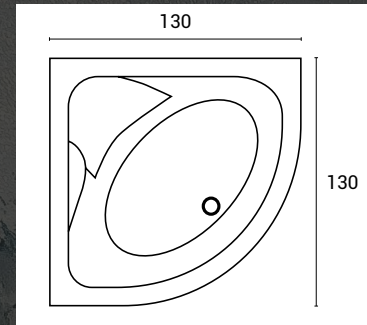

DEMETER

MALKANDROS

h: 45 cm

Dimensions (cm)
90 x 110

h: 45 cm

Dimensions (cm)
90 x 120

ISIS

SETH

h: 45 cm

Dimensions (cm)
90 x 130

OVAL BATHTUBS

h: 55 cm

Dimensions (cm)
110 x 110

BUTO

LUNA

h: 55 cm

Dimensions (cm)
120 x 120

h: 55 cm

Dimensions (cm)
130 X 130

PROTO

MANO

h: 55 cm

Dimensions (cm)
140 x 140

MAGEC

h: 55 cm

Dimensions (cm)
150 x 150

ASYMMETRIC BATHTUBS

IGBO

h: 55 cm

Dimensions (cm)
100 x 150

BYBLOS

h: 55 cm