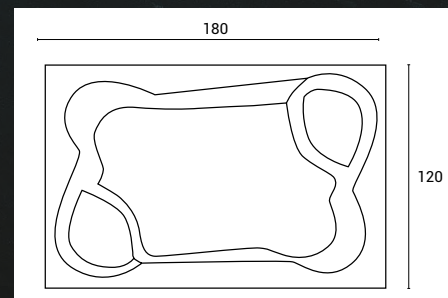

h: 55 cm

Dimensions (cm)
150 x 150

ASYMMETRIC BATHTUBS

IGBO

h: 55 cm

Dimensions (cm)
100 x 150

BYBLOS

h: 55 cm

Dimensions (cm)
75 x 170

BATHOR

h: 55 cm

Dimensions (cm)
80 x 170

LUBLIN

h: 55 cm

Dimensions (cm)
80 x 180

h: 55 cm

Dimensions (cm)
90 x 170

LINZ

h: 55 cm

Dimensions (cm)
90 x 180

BAST

h: 55 cm

Dimensions (cm)
90 x 190

h: 55 cm

Dimensions (cm)
110 x 180

SAGRES

h: 55 cm

Dimensions (cm)
120 x 180

KHEPRI

ABOUT US

Our company, which started its operations in 2021, is Turkey's largest modern export company.

Izem Ltd specialises in supplying a varied range of high quality bathroom, home products into the retail, wholesale and construction industry all across the US & Europe & UK.