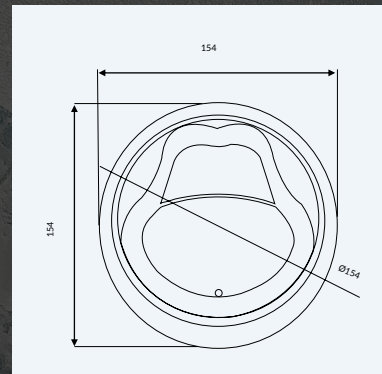

h: 60 cm

Dimensions (cm)
ø = 180

ELA 180

Specifications

- ◇ 0,900 Hp Motor
- ◇ 6 Pieces Hydromassage Water Jets
- ◇ On / Off Button
- ◇ 700 Kw Blower Motor
- ◇ 10 Pcs of Air Jets
- ◇ Underwater lights
- ◇ Radio
- ◇ Water level sensor
- ◇ Chromium-plated brass systems

h: 60 cm

Dimensions (cm)
ø = 154

ELA 154

Specifications

- ◇ 0,900 Hp Motor
- ◇ 6 Pieces Hydromassage Water Jets
- ◇ On / Off Button
- ◇ 700 Kw Blower Motor
- ◇ 10 Pcs of Air Jets
- ◇ Underwater lights
- ◇ Radio
- ◇ Water level sensor
- ◇ Chromium-plated brass systems

Dimensions (cm)
110 X 110

PUER

CHANG

h: 45 cm

Dimensions (cm)
120 X 120

ASYMMETRIC MINI BATHTUBS

h: 45 cm

Dimensions (cm)
80 x 120

Dimensions (cm)
75 x 170

BATHOR

h: 55 cm

Dimensions (cm)
80 x 170

LUBLIN

h: 55 cm

Dimensions (cm)
80 x 180

h: 55 cm