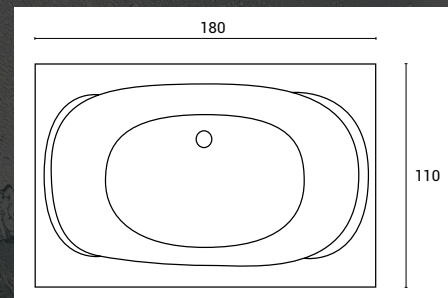

h: 55 cm

Dimensions (cm)
70 x 170

AMUN

THOTH

h: 55 cm

Dimensions (cm)
75 x 140

LUMIO

h: 55 cm

Dimensions (cm)
75 x 170

BATHOR

h: 55 cm

Dimensions (cm)
80 x 170

LUBLIN

h: 55 cm

Dimensions (cm)
80 x 180

h: 55 cm

Dimensions (cm)
90 x 170

LINZ

h: 55 cm

Dimensions (cm)
90 x 180

BAST

h: 55 cm

Dimensions (cm)
90 x 190

h: 55 cm

Dimensions (cm)
110 x 180

SAGRES

h: 55 cm

Dimensions (cm)
120 x 180

KHEPRI

ABOUT US

Our company, which started its operations in 2021, is Turkey's largest modern export company.

Izem Ltd specialises in supplying a varied range of high quality bathroom, home products into the retail, wholesale and construction industry all across the US & Europe & UK.