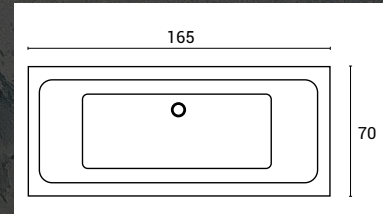

h: 55 cm

Dimensions (cm)
150 x 150

ASYMMETRIC BATHTUBS

IGBO

h: 55 cm

Dimensions (cm)
100 x 150

BYBLOS

h: 55 cm

h: 50 cm

Dimensions (cm)
70 x 130

ALIGNAK

HERMES

h: 50 cm

Dimensions (cm)
70 x 140

RECTANGULAR BATHTUBS

h: 55 cm

Dimensions (cm)
70 x 150

WICCA

h: 55 cm

Dimensions (cm)
70 x 160

ATEN

h: 55 cm

Dimensions (cm)
70 x 165

ATUM

h: 55 cm

Dimensions (cm)
70 x 170

AMUN

THOTH

h: 55 cm

Dimensions (cm)
75 x 140

LUMIO

h: 55 cm