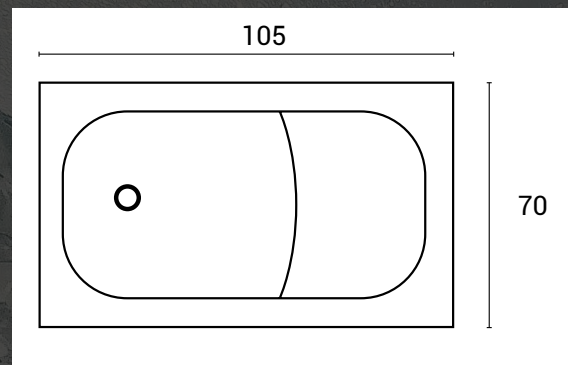

Dimensions (cm)
120 x 120

h: 55 cm

Dimensions (cm)
130 X 130

PROTO

MANO

h: 55 cm

Dimensions (cm)
140 x 140

MAGEC

h: 55 cm

Dimensions (cm)
150 x 150

ASYMMETRIC BATHTUBS

IGBO

h: 55 cm

Dimensions (cm)
100 x 150

BYBLOS

h: 55 cm

Dimensions (cm)
100 x 160

SITTING BATHTUBS

h: 50 cm

Dimensions (cm)
70 x 105

ASET

ESET

h: 50 cm

Dimensions (cm)
70 x 120

h: 50 cm

Dimensions (cm)
70 x 130

ALIGNAK

HERMES

h: 50 cm

Dimensions (cm)
70 x 140

RECTANGULAR BATHTUBS

h: 55 cm