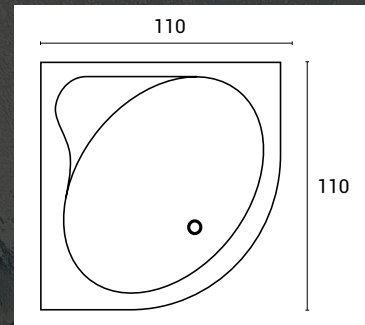

DEMETER

MALKANDROS

h: 45 cm

Dimensions (cm)
90 x 110

h: 45 cm

Dimensions (cm)
90 x 120

ISIS

SETH

h: 45 cm

Dimensions (cm)
90 x 130

OVAL BATHTUBS

h: 55 cm

Dimensions (cm)
110 x 110

BUTO

LUNA

h: 55 cm

Dimensions (cm)
120 x 120

h: 55 cm

Dimensions (cm)
130 X 130

PROTO

MANO

h: 55 cm

Dimensions (cm)
140 x 140

MAGEC

h: 55 cm

Dimensions (cm)
150 x 150

ASYMMETRIC BATHTUBS

IGBO

h: 55 cm

Dimensions (cm)
100 x 150

BYBLOS

h: 55 cm