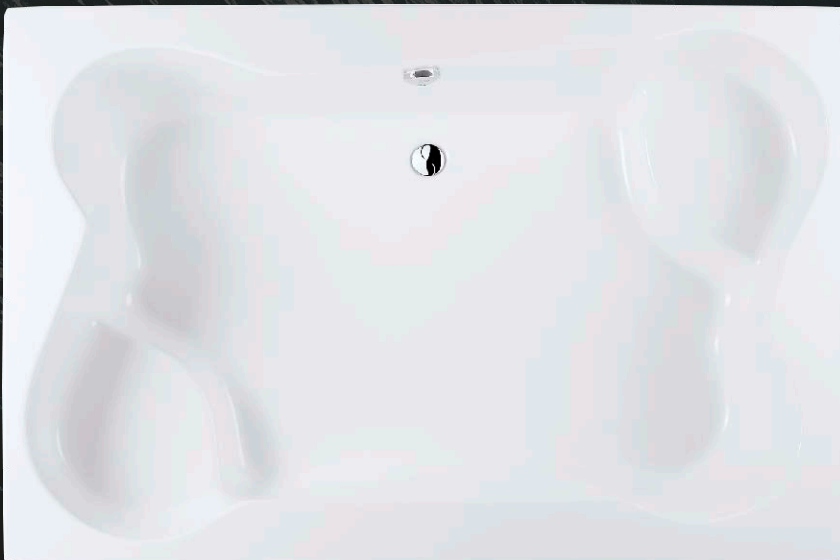

IZEM

EXPORT & IMPORT COMPANY

BATH TUBS

✉ info@izemexport.com
www.izemexport.com

SULIS

Specifications

- ◇ Acrylic body
- ◇ Handle
- ◇ Special waterfall mixer
- ◇ Electronic control panel
- ◇ Pump x 2
- ◇ 8 Pieces Chromium-plated brass jets
- ◇ 16 Pieces Chromium-plated brass air jets
- ◇ Heat and time adjustment
- ◇ Underwater lights
- ◇ Water level sensor
- ◇ Ozanator bactericidal
- ◇ Radio
- ◇ Electronically-controlled siphon

OVAL MINI BATHTUBS

h: 45 cm

Dimensions (cm)
90 x 90

HORUS

NIL

h: 45 cm

Dimensions (cm)
100 x 100

h: 45 cm

Dimensions (cm)
100 x 160

SITTING BATHTUBS

h: 50 cm

Dimensions (cm)
70 x 105

ASET

ESET

h: 50 cm

Dimensions (cm)
70 x 120

Dimensions (cm)
110 x 180

SAGRES

h: 55 cm

Dimensions (cm)
120 x 180

KHEPRI

ABOUT US

Our company, which started its operations in 2021, is Turkey's largest modern export company.

Izem Ltd specialises in supplying a varied range of high quality bathroom, home products into the retail, wholesale and construction industry all across the US & Europe & UK.