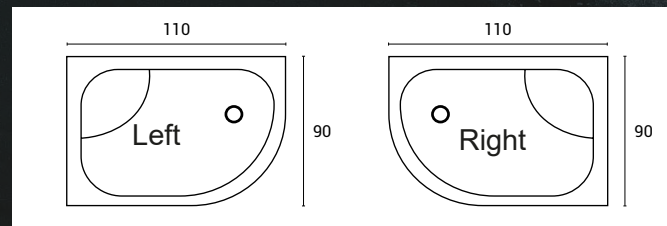

OVAL MINI BATHTUBS

h: 45 cm

Dimensions (cm)
90 x 90

HORUS

NIL

h: 45 cm

Dimensions (cm)
100 x 100

h: 45 cm

Dimensions (cm)
110 X 110

PUER

CHANG

h: 45 cm

Dimensions (cm)
120 X 120

ASYMMETRIC MINI BATHTUBS

h: 45 cm

Dimensions (cm)
80 x 120

DEMETER

MALKANDROS

h: 45 cm

Dimensions (cm)
90 x 110

h: 45 cm

Dimensions (cm)
90 x 120

ISIS

SETH

h: 45 cm

Dimensions (cm)
90 x 130

OVAL BATHTUBS

h: 55 cm

Dimensions (cm)
110 x 110

BUTO

LUNA

h: 55 cm