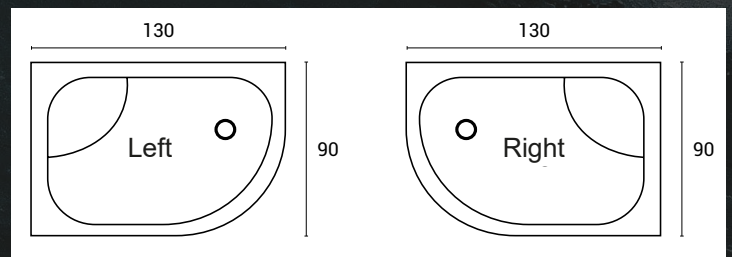

Dimensions (cm)
110 X 110

PUER

CHANG

h: 45 cm

Dimensions (cm)
120 X 120

ASYMMETRIC MINI BATHTUBS

h: 45 cm

Dimensions (cm)
80 x 120

DEMETER

MALKANDROS

h: 45 cm

Dimensions (cm)
90 x 110

h: 45 cm

Dimensions (cm)
90 x 120

ISIS

SETH

h: 45 cm

Dimensions (cm)
90 x 130

OVAL BATHTUBS

h: 55 cm

Dimensions (cm)
110 x 110

BUTO

LUNA

h: 55 cm

Dimensions (cm)
120 x 120

h: 55 cm

Dimensions (cm)
130 X 130

PROTO

MANO

h: 55 cm

Dimensions (cm)
140 x 140

MAGEC