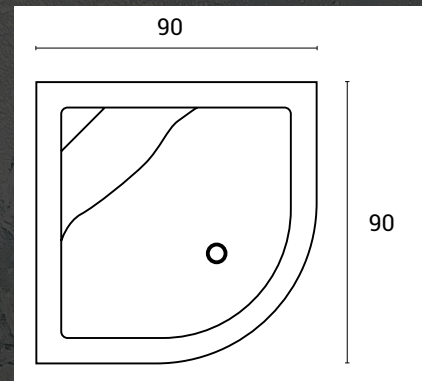

h: 60 cm

Dimensions (cm)
ø = 180

ELA 180

Specifications

- ◇ 0,900 Hp Motor
- ◇ 6 Pieces Hydromassage Water Jets
- ◇ On / Off Button
- ◇ 700 Kw Blower Motor
- ◇ 10 Pcs of Air Jets
- ◇ Underwater lights
- ◇ Radio
- ◇ Water level sensor
- ◇ Chromium-plated brass systems

h: 60 cm

Dimensions (cm)
ø = 154

ELA 154

Specifications

- ◇ 0,900 Hp Motor
- ◇ 6 Pieces Hydromassage Water Jets
- ◇ On / Off Button
- ◇ 700 Kw Blower Motor
- ◇ 10 Pcs of Air Jets
- ◇ Underwater lights
- ◇ Radio
- ◇ Water level sensor
- ◇ Chromium-plated brass systems

OVAL MINI BATHTUBS

h: 45 cm

Dimensions (cm)
90 x 90

HORUS

NIL

h: 45 cm

Dimensions (cm)
100 x 100

h: 45 cm

Dimensions (cm)
110 X 110

PUER

CHANG

h: 45 cm

Dimensions (cm)
120 X 120

ASYMMETRIC MINI BATHTUBS

h: 45 cm

Dimensions (cm)
80 x 120