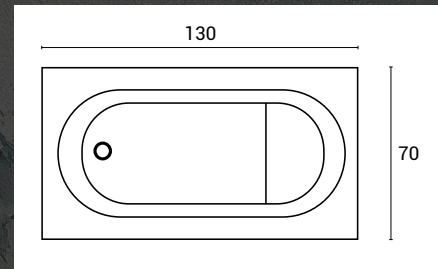

Dimensions (cm)
120 x 120

h: 55 cm

Dimensions (cm)
130 X 130

PROTO

MANO

h: 55 cm

Dimensions (cm)
140 x 140

MAGEC

h: 55 cm

Dimensions (cm)
150 x 150

ASYMMETRIC BATHTUBS

IGBO

h: 55 cm

Dimensions (cm)
100 x 150

BYBLOS

h: 55 cm

Dimensions (cm)
100 x 160

SITTING BATHTUBS

h: 50 cm

Dimensions (cm)
70 x 105

ASET

ESET

h: 50 cm

Dimensions (cm)
70 x 120

h: 50 cm

Dimensions (cm)
70 x 130

ALIGNAK

HERMES

h: 50 cm

Dimensions (cm)
70 x 140

RECTANGULAR BATHTUBS

h: 55 cm