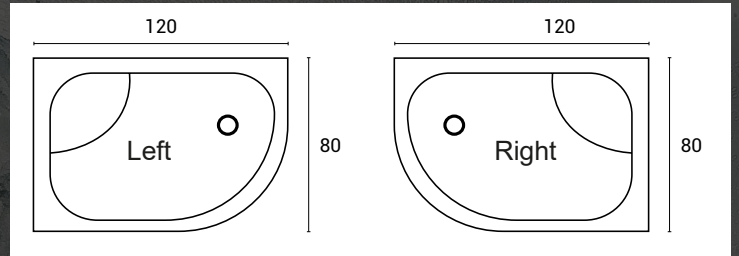

OVAL MINI BATHTUBS

h: 45 cm

Dimensions (cm)
90 x 90

HORUS

NIL

h: 45 cm

Dimensions (cm)
100 x 100

h: 45 cm

Dimensions (cm)
110 X 110

PUER

CHANG

h: 45 cm

Dimensions (cm)
120 X 120

ASYMMETRIC MINI BATHTUBS

h: 45 cm

Dimensions (cm)
80 x 120

DEMETER

MALKANDROS

h: 45 cm

Dimensions (cm)
90 x 110

h: 45 cm

Dimensions (cm)
90 x 120

ISIS

SETH

h: 45 cm

Dimensions (cm)
90 x 130

OVAL BATHTUBS

h: 55 cm

Dimensions (cm)
110 x 110

BUTO

LUNA

h: 55 cm