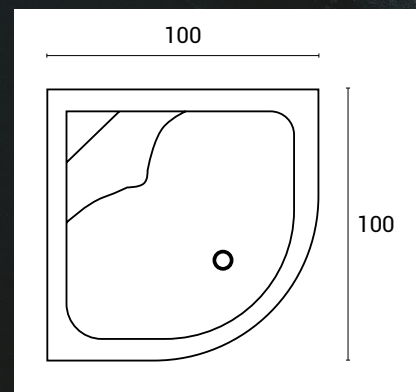

h: 60 cm

Dimensions (cm)
ø = 154

ELA 154

Specifications

- ◇ 0,900 Hp Motor
- ◇ 6 Pieces Hydromassage Water Jets
- ◇ On / Off Button
- ◇ 700 Kw Blower Motor
- ◇ 10 Pcs of Air Jets
- ◇ Underwater lights
- ◇ Radio
- ◇ Water level sensor
- ◇ Chromium-plated brass systems

OVAL MINI BATHTUBS

h: 45 cm

Dimensions (cm)
90 x 90

HORUS

NIL

h: 45 cm

Dimensions (cm)
100 x 100

h: 45 cm

Dimensions (cm)
110 X 110

PUER

CHANG

h: 45 cm

Dimensions (cm)
120 X 120

ASYMMETRIC MINI BATHTUBS

h: 45 cm

Dimensions (cm)
80 x 120

DEMETER

MALKANDROS

h: 45 cm

Dimensions (cm)
90 x 110

h: 45 cm

Dimensions (cm)
90 x 120

ISIS

SETH