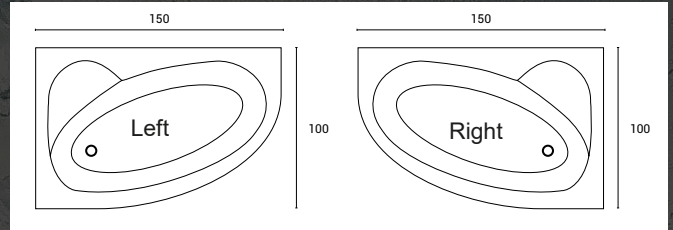

Dimensions (cm)
120 x 120

h: 55 cm

Dimensions (cm)
130 X 130

PROTO

MANO

h: 55 cm

Dimensions (cm)
140 x 140

MAGEC

h: 55 cm

Dimensions (cm)
150 x 150

ASYMMETRIC BATHTUBS

IGBO

h: 55 cm

Dimensions (cm)
100 x 150

BYBLOS

h: 55 cm

Dimensions (cm)
100 x 160

SITTING BATHTUBS

h: 50 cm

Dimensions (cm)
70 x 105

ASET

ESET

h: 50 cm

Dimensions (cm)
70 x 120

h: 50 cm

Dimensions (cm)
70 x 130

ALIGNAK

HERMES

h: 50 cm

Dimensions (cm)
70 x 140

RECTANGULAR BATHTUBS

h: 55 cm