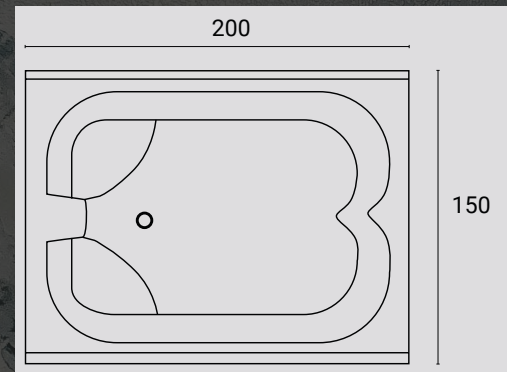

SULIS

Specifications

- Acrylic body
- Handle
- Special waterfall mixer
- Electronic control panel
- Pump x 2
- 8 Pieces Chromium-plated brass jets
- 16 Pieces Chromium-plated brass air jets
- Heat and time adjustment
- Underwater lights
- Water level sensor
- Ozanator bactericidal
- Radio
- Electronically-controlled siphon