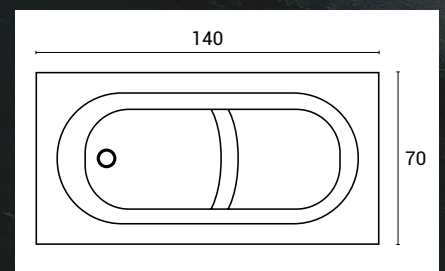

h: 55 cm

Dimensions (cm)
150 x 150

ASYMMETRIC BATHTUBS

IGBO

h: 55 cm

Dimensions (cm)
100 x 150

BYBLOS

h: 55 cm

Dimensions (cm)
100 x 160

SITTING BATHTUBS

h: 50 cm

Dimensions (cm)
70 x 105

ASET

ESET

h: 50 cm

Dimensions (cm)
70 x 120

h: 50 cm

Dimensions (cm)
70 x 130

ALIGNAK

HERMES

h: 50 cm

Dimensions (cm)
70 x 140

RECTANGULAR BATHTUBS

h: 55 cm

Dimensions (cm)
70 x 150

WICCA

h: 55 cm

Dimensions (cm)
70 x 160

ATEN

h: 55 cm

Dimensions (cm)
70 x 165

ATUM