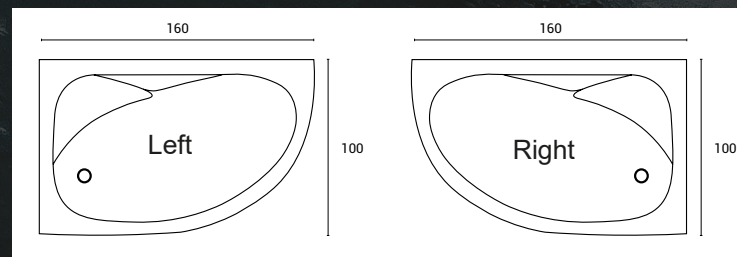

Dimensions (cm)
120 x 120

h: 55 cm

Dimensions (cm)
130 X 130

PROTO

MANO

h: 55 cm

Dimensions (cm)
140 x 140

MAGEC

h: 55 cm

Dimensions (cm)
150 x 150

ASYMMETRIC BATHTUBS

IGBO

h: 55 cm

Dimensions (cm)
100 x 150

BYBLOS

h: 55 cm

Dimensions (cm)
100 x 160

SITTING BATHTUBS

h: 50 cm

Dimensions (cm)
70 x 105

ASET

ESET

h: 50 cm

Dimensions (cm)
70 x 120

h: 50 cm

Dimensions (cm)
70 x 130

ALIGNAK

HERMES

h: 50 cm

Dimensions (cm)
70 x 140

RECTANGULAR BATHTUBS

h: 55 cm