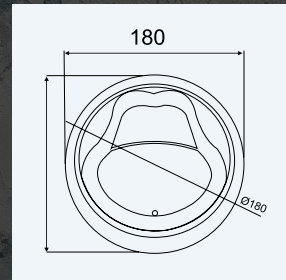

h: 60 cm

Dimensions (cm)
ø = 180

ELA 180

Specifications

- ◇ 0,900 Hp Motor
- ◇ 6 Pieces Hydromassage Water Jets
- ◇ On / Off Button
- ◇ 700 Kw Blower Motor
- ◇ 10 Pcs of Air Jets
- ◇ Underwater lights
- ◇ Radio
- ◇ Water level sensor
- ◇ Chromium-plated brass systems

h: 60 cm

Dimensions (cm)
ø = 154

ELA 154

Specifications

- ◇ 0,900 Hp Motor
- ◇ 6 Pieces Hydromassage Water Jets
- ◇ On / Off Button
- ◇ 700 Kw Blower Motor
- ◇ 10 Pcs of Air Jets
- ◇ Underwater lights
- ◇ Radio
- ◇ Water level sensor
- ◇ Chromium-plated brass systems

Dimensions (cm)
110 X 110

PUER

CHANG

h: 45 cm

Dimensions (cm)
120 X 120

ASYMMETRIC MINI BATHTUBS

h: 45 cm

Dimensions (cm)
80 x 120

Dimensions (cm)
75 x 170

BATHOR

h: 55 cm

Dimensions (cm)
80 x 170

LUBLIN

h: 55 cm

Dimensions (cm)
80 x 180

h: 55 cm