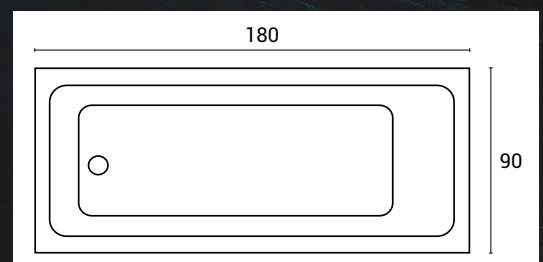

h: 55 cm

Dimensions (cm)
150 x 150

ASYMMETRIC BATHTUBS

IGBO

h: 55 cm

Dimensions (cm)
100 x 150

BYBLOS

h: 55 cm

Dimensions (cm)
75 x 170

BATHOR

h: 55 cm

Dimensions (cm)
80 x 170

LUBLIN

h: 55 cm

Dimensions (cm)
80 x 180

h: 55 cm

Dimensions (cm)
90 x 170

LINZ

h: 55 cm

Dimensions (cm)
90 x 180

BAST

h: 55 cm

Dimensions (cm)
90 x 190

h: 55 cm

Dimensions (cm)
110 x 180

SAGRES

h: 55 cm

Dimensions (cm)
120 x 180

KHEPRI

ABOUT US

Our company, which started its operations in 2021, is Turkey's largest modern export company.

Izem Ltd specialises in supplying a varied range of high quality bathroom, home products into the retail, wholesale and construction industry all across the US & Europe & UK.