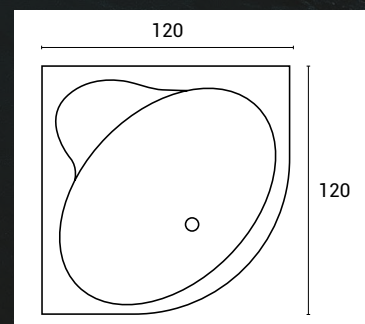

DEMETER

MALKANDROS

h: 45 cm

Dimensions (cm)
90 x 110

h: 45 cm

Dimensions (cm)
90 x 120

ISIS

SETH

h: 45 cm

Dimensions (cm)
90 x 130

OVAL BATHTUBS

h: 55 cm

Dimensions (cm)
110 x 110

BUTO

LUNA

h: 55 cm

Dimensions (cm)
120 x 120

h: 55 cm

Dimensions (cm)
130 X 130

PROTO

MANO

h: 55 cm

Dimensions (cm)
140 x 140

MAGEC

h: 55 cm

Dimensions (cm)
150 x 150

ASYMMETRIC BATHTUBS

IGBO

h: 55 cm

Dimensions (cm)
100 x 150

BYBLOS

h: 55 cm