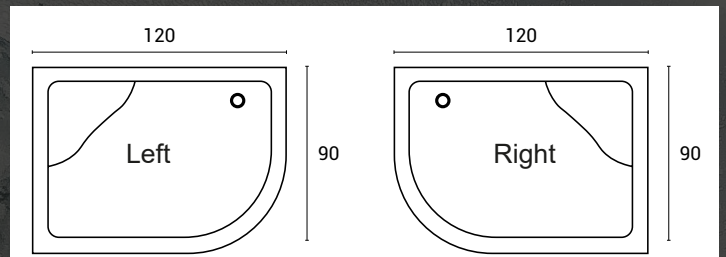

Dimensions (cm)
110 X 110

PUER

CHANG

h: 45 cm

Dimensions (cm)
120 X 120

ASYMMETRIC MINI BATHTUBS

h: 45 cm

Dimensions (cm)
80 x 120

DEMETER

MALKANDROS

h: 45 cm

Dimensions (cm)
90 x 110

h: 45 cm

Dimensions (cm)
90 x 120

ISIS

SETH

h: 45 cm

Dimensions (cm)
90 x 130

OVAL BATHTUBS

h: 55 cm

Dimensions (cm)
110 x 110

BUTO

LUNA

h: 55 cm

Dimensions (cm)
120 x 120

h: 55 cm

Dimensions (cm)
130 X 130

PROTO

MANO

h: 55 cm

Dimensions (cm)
140 x 140

MAGEC