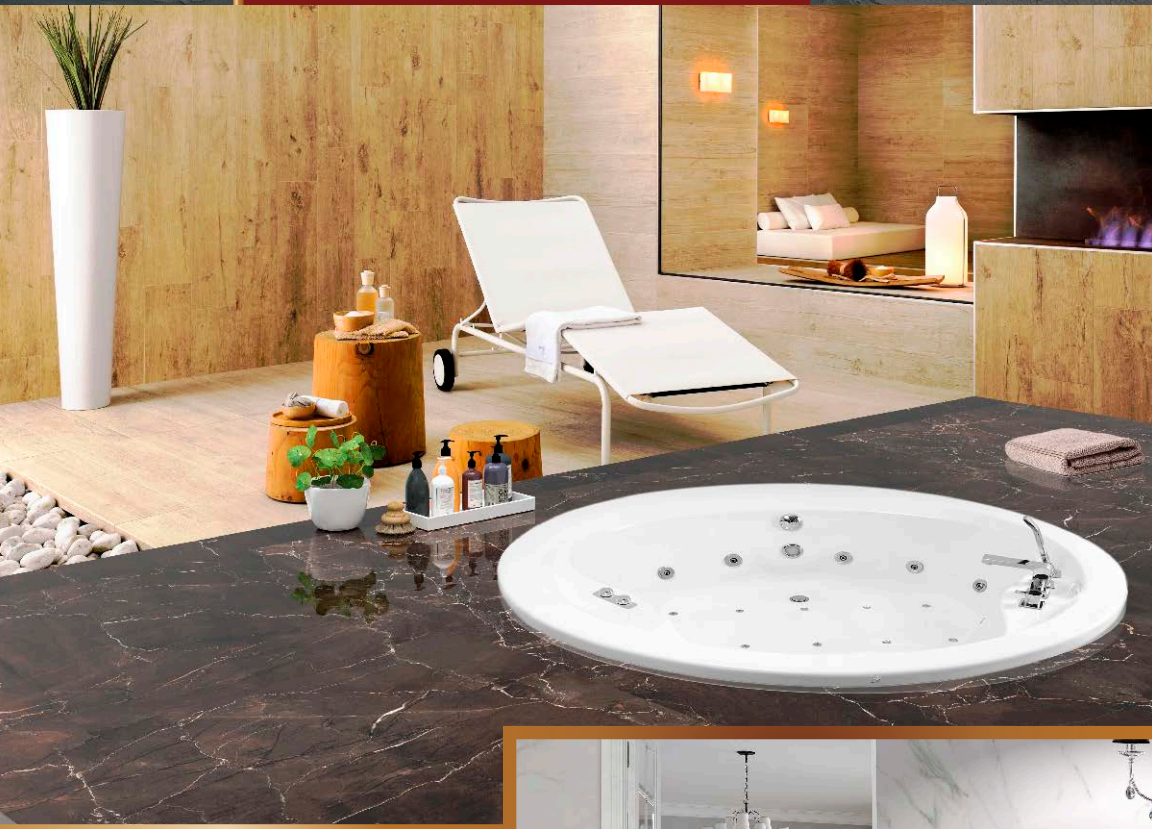

IZEM

EXPORT & IMPORT COMPANY

BATH TUBS

✉ info@izemexport.com
www.izemexport.com

SULIS

Specifications

- ◇ Acrylic body
- ◇ Handle
- ◇ Special waterfall mixer
- ◇ Electronic control panel
- ◇ Pump x 2
- ◇ 8 Pieces Chromium-plated brass jets
- ◇ 16 Pieces Chromium-plated brass air jets
- ◇ Heat and time adjustment
- ◇ Underwater lights
- ◇ Water level sensor
- ◇ Ozanator bactericidal
- ◇ Radio
- ◇ Electronically-controlled siphon