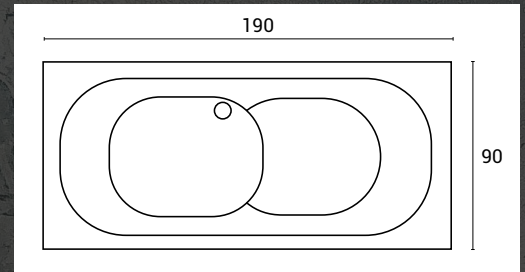

h: 55 cm

Dimensions (cm)
150 x 150

ASYMMETRIC BATHTUBS

IGBO

h: 55 cm

Dimensions (cm)
100 x 150

BYBLOS

h: 55 cm

Dimensions (cm)
75 x 170

BATHOR

h: 55 cm

Dimensions (cm)
80 x 170

LUBLIN

h: 55 cm

Dimensions (cm)
80 x 180

h: 55 cm

Dimensions (cm)
90 x 170

LINZ

h: 55 cm

Dimensions (cm)
90 x 180

BAST

h: 55 cm

Dimensions (cm)
90 x 190

h: 55 cm

Dimensions (cm)
110 x 180

SAGRES

h: 55 cm

Dimensions (cm)
120 x 180

KHEPRI

ABOUT US

Our company, which started its operations in 2021, is Turkey's largest modern export company.

Izem Ltd specialises in supplying a varied range of high quality bathroom, home products into the retail, wholesale and construction industry all across the US & Europe & UK.