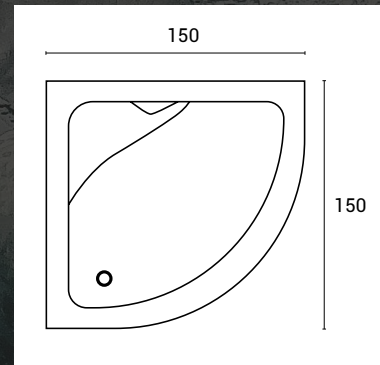

DEMETER

MALKANDROS

h: 45 cm

Dimensions (cm)
90 x 110

h: 45 cm

Dimensions (cm)
90 x 120

ISIS

SETH

h: 45 cm

Dimensions (cm)
90 x 130

OVAL BATHTUBS

h: 55 cm

Dimensions (cm)
110 x 110

BUTO

LUNA

h: 55 cm

Dimensions (cm)
120 x 120

h: 55 cm

Dimensions (cm)
130 X 130

PROTO

MANO

h: 55 cm

Dimensions (cm)
140 x 140

MAGEC

h: 55 cm

Dimensions (cm)
150 x 150

ASYMMETRIC BATHTUBS

IGBO

h: 55 cm

Dimensions (cm)
100 x 150

BYBLOS

h: 55 cm