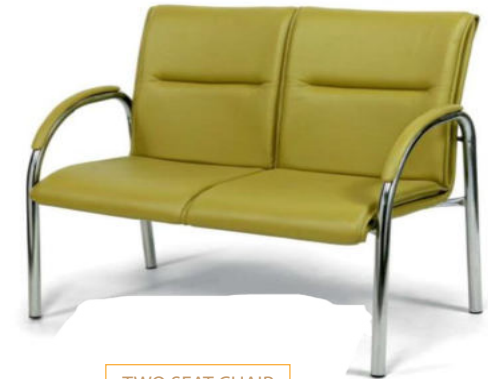

TWO SEAT CHAIR
Width : 105 cm
Height : 90 cm
Depth : 45 cm