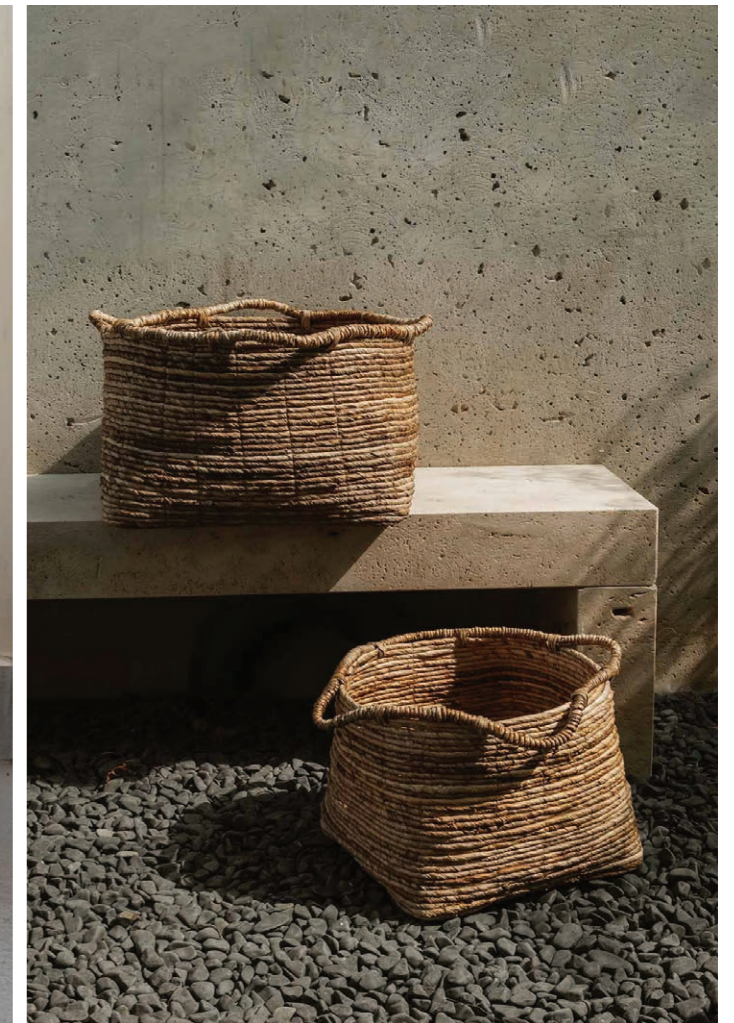

DECORATIVE BASKET