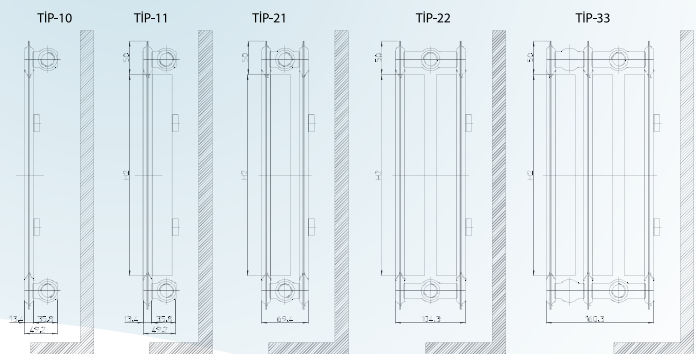

IZEM
EXPORT & IMPORT COMPANY

Type 10-11-21-22-33

IZEM STEEL PANEL RADIATORS are produced to provide the heating needs of all kinds of residences and workplaces and offer safe and economical heating with its superior features.

IZEM STEEL PANEL RADIATORS are 100% tested on state-of-the-art computer-controlled fully automatic welding and paint lines, and are produced by ISO 9001 Quality System and TS EN 442 and DIN 55900 standards.

IZEM STEEL PANEL RADIATORS, 5 different types 10-P, 11-PK, 21-PKP, 22-PKPK, 33-PKKPKP, 6 different heights from 300-400-500-550-600-900 mm and 400 mm to 3000 mm. It is produced in up to 27 different lengths. It provides savings and efficiency in operating expenses thanks to its high pressure resistance and low water volume. It has the ability to be installed instead of cast and aluminium sectional radiators with patented fittings. It is suitable for floor-fed installations with garnished types, and can be easily mounted on the floor, thanks to its special accessories, if desired.

IZEM STEEL PANEL RADIATORS, which are resistant to impacts during transportation and installation, provide high performance, reasonable price and fast delivery advantages to the consumer with their special packaging.