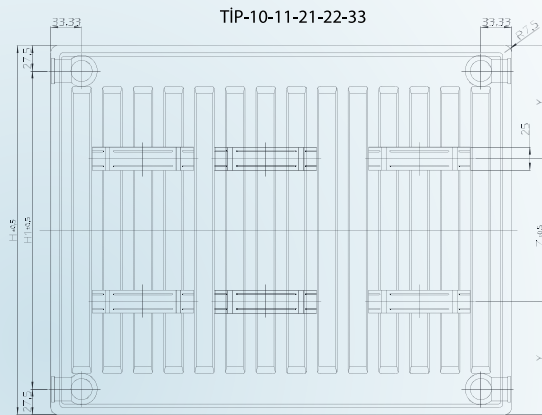

IZEM
EXPORT & IMPORT COMPANY

Type 10-11-21-22-33

IZEM STEEL PANEL RADIATORS are produced to provide the heating needs of all kinds of residences and workplaces and offer safe and economical heating with its superior features.

IZEM STEEL PANEL RADIATORS are 100% tested on state-of-the-art computer-controlled fully automatic welding and paint lines, and are produced by ISO 9001 Quality System and TS EN 442 and DIN 55900 standards.

IZEM STEEL PANEL RADIATORS, 5 different types 10-P, 11-PK, 21-PKP, 22-PKPK, 33-PKKPKP, 6 different heights from 300-400-500-550-600-900 mm and 400 mm to 3000 mm. It is produced in up to 27 different lengths. It provides savings and efficiency in operating expenses thanks to its high pressure resistance and low water volume. It has the ability to be installed instead of cast and aluminium sectional radiators with patented fittings. It is suitable for floor-fed installations with garnished types, and can be easily mounted on the floor, thanks to its special accessories, if desired.

IZEM STEEL PANEL RADIATORS, which are resistant to impacts during transportation and installation, provide high performance, reasonable price and fast delivery advantages to the consumer with their special packaging.