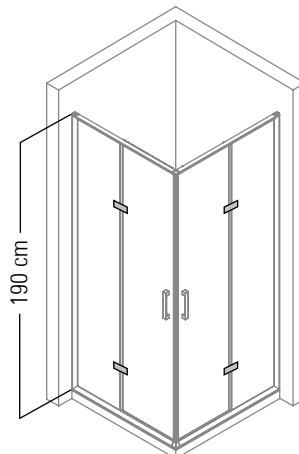

Glass Thickness
6 mm

Alternative Dimensions (cm)

- 140 - 150
- 151 - 160
- 161 - 170
- 171 - 180
- 181 - 190

h: 195 cm

Glass Thickness
6 mm

SPECIFICATIONS

- Toughened Glass (6mm)
- Chemical Bright Profile Serie
 - Bright Chrome Wall Upbar Profile
 - Bright Chrome Upbar Profile
- Bright Coated Brass Hinge Openable 180 Degree From Glass To Glass
- Chrome Coated Metal Handle
- Triangle Underside Lath Profile
- Plastic Waterbowl Straight Connector
- Stretch Bar (Aluminium/brass)
- Transparent Underside Waterproofing Cord
- Transparent Magnet
- Transparent H Cord
- Assemble Screws
 - Stainless Profile Screw (3,5x32)
 - Self Tapping Screw (3,9x16)
 - Peg (7mm)
 - Bright Screw Cover

✉ info@izemexport.com

www.izemexport.com

Corner Entrance Cabin With Butt Hinge On Shower Tray
(Two Fixed And Two Openable)

Shower Enclosures

Alternative Dimensions (cm)

80 x 80
90 x 90
100 x 100

h: 190 cm

Glass Thickness
6 mm

ESTRADO

Cabin With Butt Hinge On Shower Tray
(Two Fixed And Two Openable)

Shower Enclosures

Alternative Dimensions (cm)

- 130 - 140
- 141 - 150
- 151 - 160
- 161 - 170

h: 190 cm

Glass Thickness
6 mm

Shower Enclosures

Alternative Dimensions (cm)

- 80 x 80
- 90 x 90
- 100 x 100

h: 190 cm

Glass Thickness
6 mm

SPECIFICATIONS

- Toughened Glass (6mm)
- Chrome Coated Brass Blade
- Chemical Bright Profile Serie
 - Wall Fixing Upbar
 - Glass Fixing Upbar
- Chrome Coated Brass Handle (45cm)
- Chrome Coated Brass Hinge
- Transparent Untearable Magnet
- Gold Waterproofing Cord
- Waterproofing Underside Cord
- Chrome Coated Brass Stopper
- Stainless Metal Stretcher Bar (Aluminium/Chrome)
- Assemble Screws
 - Stainless Profile Screw (3,5x32)
 - Stainless Stop Screw (3,5x13)
 - Stainless Self Tapping Profile Screw (3,9x16)
 - 7mm Peg
 - Bright Screw Cover