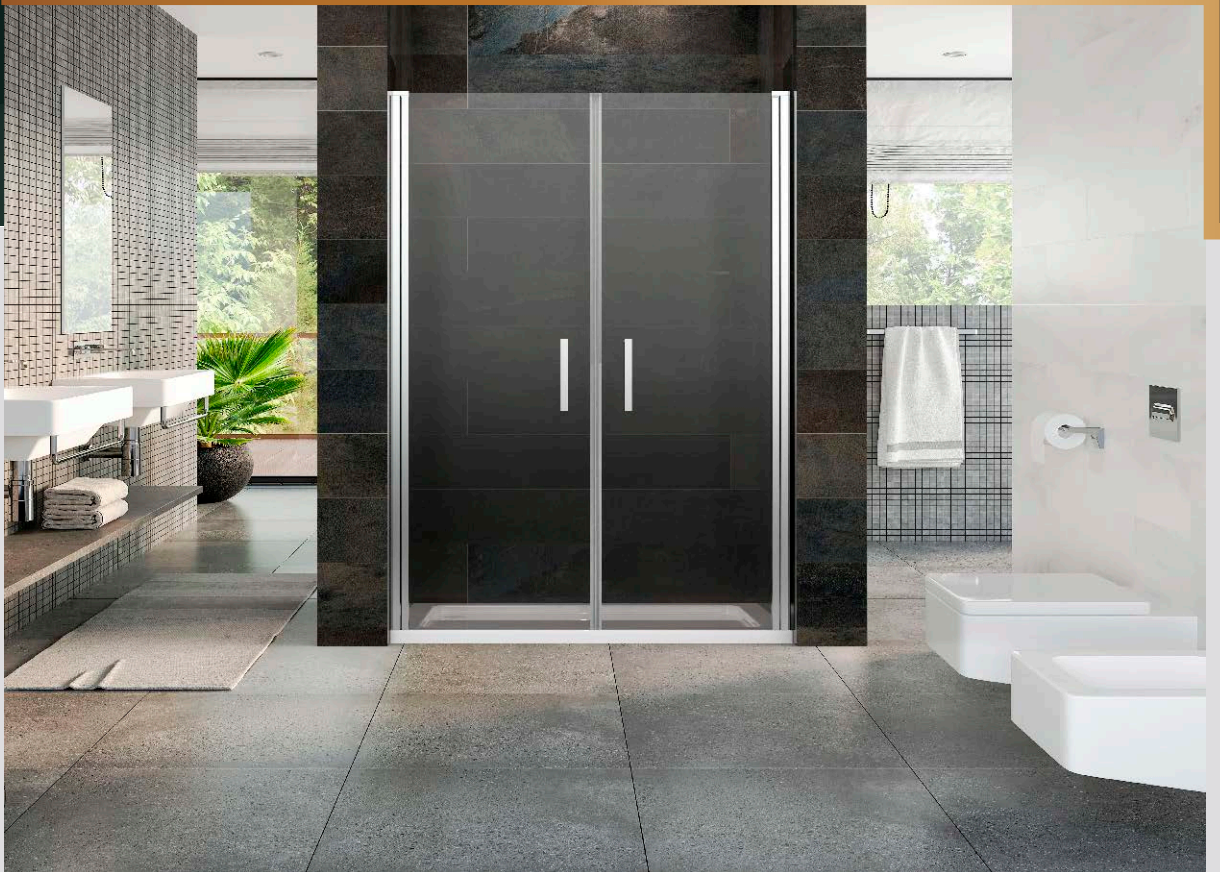

IZEM
EXPORT & IMPORT COMPANY

SHOWER ENCLOSURES

SPECIFICATIONS

- Toughened Glass (6mm)
- Bright Wall Upbar Profile
- Bright Adjusting Profile
- Bright Glass Upbar
- Chrome Coated Metal Long Hing
- Chrome Coated Metal Handler (30cm)
- Transparent Magnet
- Transparent Underside Waterproofing Cord
- Black Bristle Cord
- Plastic Right-Left Glass Holder Waterbowl
- Bright Right-Left Waterbowl End Plastic
- Bright Metal Stretcher Bar (Aluminium/Chrome)
- Assemble Screws
 - Stainless Profile Screw (3,5x32)
 - Self Tapping Screw (3,9x16)
 - Peg (7mm)
 - Bright Screw Cover