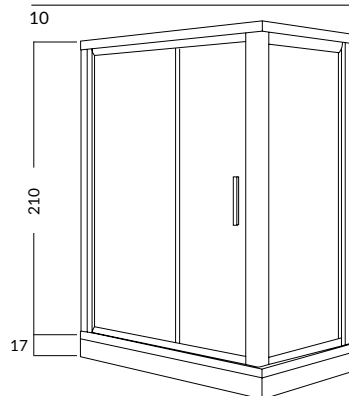

h: 180 cm - 190 cm

Glass Thickness
5 mm
6 mm

LADOEIRO

Cabin With Corner Entrance
On Rectangular Shower Tray
(Two Fixed And Two Sliding Panels)

Shower Enclosures

Alternative Dimensions (cm)

- 90 x 100
- 90 x 110
- 90 x 120
- 90 x 130
- 90 x 140
- 100 x 110
- 100 x 120
- 100 x 130

Alternative Dimensions (cm)

- 80 x 80
- 90 x 90
- 100 x 100

h: 190 cm

Glass Thickness
6 mm

SPECIFICATIONS

- Toughened Glass (6mm)
- Chrome Coated Brass Blade
- Chemical Bright Profile Serie
 - Wall Fixing Upbar
 - Glass Fixing Upbar
- Chrome Coated Brass Handle (45cm)
- Chrome Coated Brass Hinge
- Transparent Untearable Magnet
- Gold Waterproofing Cord
- Waterproofing Underside Cord
- Chrome Coated Brass Stopper
- Stainless Metal Stretcher Bar (Aluminium/Chrome)
- Assemble Screws
 - Stainless Profile Screw (3,5x32)
 - Stainless Stop Screw (3,5x13)
 - Stainless Self Tapping Profile Screw (3,9x16)
 - 7mm Peg
 - Bright Screw Cover

✉ info@izemexport.com

www.izemexport.com

PANDIA

Shower Enclosures

Alternative Dimensions (cm)

100 - 100 cm
h: 210 cm

ARTEMIS

Shower Enclosures

Alternative Dimensions (cm)

- 100 x 110
- 100 x 120
- 100 x 130
- h: 210 cm

LATMOS

Shower Enclosures

Alternative Dimensions (cm)

- 90 x 100
- 90 x 110
- 90 x 120
- 90 x 130

h: 210 cm

DIANA