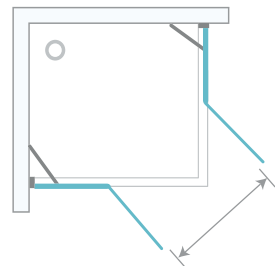

Glass Thickness
6 mm

Alternative Dimensions (cm)

- 140 - 150
- 151 - 160
- 161 - 170
- 171 - 180
- 181 - 190

h: 195 cm

Glass Thickness
6 mm

SPECIFICATIONS

- Toughened Glass (6mm)
- Chemical Bright Profile Serie
 - Bright Chrome Wall Upbar Profile
 - Bright Chrome Upbar Profile
- Bright Coated Brass Hinge Openable 180 Degree From Glass To Glass
- Chrome Coated Metal Handle
- Triangle Underside Lath Profile
- Plastic Waterbowl Straight Connector
- Stretch Bar (Aluminium/brass)
- Transparent Underside Waterproofing Cord
- Transparent Magnet
- Transparent H Cord
- Assemble Screws
 - Stainless Profile Screw (3,5x32)
 - Self Tapping Screw (3,9x16)
 - Peg (7mm)
 - Bright Screw Cover

✉ info@izemexport.com

www.izemexport.com

Corner Entrance Cabin With Butt Hinge On Shower Tray
(Two Fixed And Two Openable)

Shower Enclosures

Alternative Dimensions (cm)

80 x 80
90 x 90
100 x 100

h: 190 cm

Glass Thickness
6 mm

ESTRADO

Cabin With Butt Hinge On Shower Tray
(Two Fixed And Two Openable)

Shower Enclosures

Alternative Dimensions (cm)

- 130 - 140
- 141 - 150
- 151 - 160
- 161 - 170

h: 190 cm

Glass Thickness
6 mm

Shower Enclosures

Alternative Dimensions (cm)

- 80 x 80
- 90 x 90
- 100 x 100

h: 190 cm

Glass Thickness
6 mm

SPECIFICATIONS

- Toughened Glass (6mm)
- Chrome Coated Brass Blade
- Chemical Bright Profile Serie
 - Wall Fixing Upbar
 - Glass Fixing Upbar
- Chrome Coated Brass Handle (45cm)
- Chrome Coated Brass Hinge
- Transparent Untearable Magnet
- Gold Waterproofing Cord
- Waterproofing Underside Cord
- Chrome Coated Brass Stopper
- Stainless Metal Stretcher Bar (Aluminium/Chrome)
- Assemble Screws
 - Stainless Profile Screw (3,5x32)
 - Stainless Stop Screw (3,5x13)
 - Stainless Self Tapping Profile Screw (3,9x16)
 - 7mm Peg
 - Bright Screw Cover