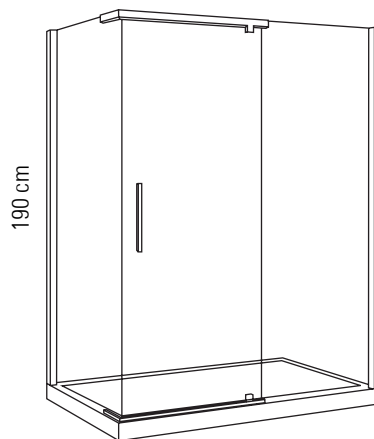

Alternative Dimensions (cm)

- 100 -110
- 111 -120
- 121 -130
- 131 -140
- 141 -150

h: 190 cm

Glass Thickness
6 mm