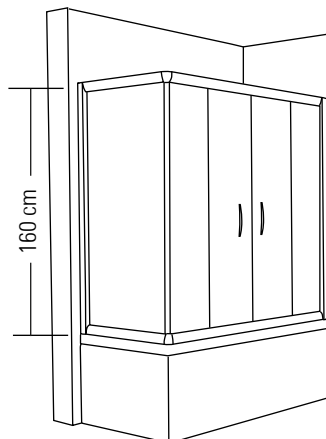

h: 180 cm - 190 cm

Glass Thickness
5 mm
6 mm

SIRUELA

Cabin With Corner Entrance
On Rectangular Shower Tray
(Two Fixed And Two Sliding Panels)

Alternative Dimensions (cm)

- 70 x 90
- 70 x 100
- 70 x 110
- 70 x 120
- 70 x 130
- 70 x 140
- 80 x 90
- 80 x 100
- 80 x 110
- 80 x 120
- 80 x 130
- 80 x 140

h: 180 cm - 190 cm

Glass Thickness
5 mm
6 mm

LADOEIRO

Cabin With Corner Entrance
On Rectangular Shower Tray
(Two Fixed And Two Sliding Panels)

Shower Enclosures

Alternative Dimensions (cm)

- 90 x 100
- 90 x 110
- 90 x 120
- 90 x 130
- 90 x 140
- 100 x 110
- 100 x 120
- 100 x 130

Front	Side
105-120	70-80
121-130	81-90
131-140	91-100
141-150	101-110
151-160	111-120

h: 160 cm

Glass Thickness
5 mm
6 mm

CALUOS

Front Cabin+Side Panel On Bathtub
(Two Fixed Two Sliding)

Alternative Dimensions (cm)

Front	Side
140-150	70-80
151-160	81-90
161-170	91-100
171-180	101-110
181-190	111-120

h: 160 cm

Glass Thickness
5 mm
6 mm

SPECIFICATIONS

- 6mm Toughened Glass
- Bright Profile Serie
 - Wall Upbar Profile
 - Glass Upbar Profile
- Bright Rail Profile
- Bright Chrome Coated Metal Rail Lath
- Bright Chrome Magnetic Wall Bar Profile
- Bright Chrome Coated Metal Corner Skid
- Chrome Coated Brass Right And Left Lath
- Chrome Coated Brass Right And Left Water Bowl Holder
- Transparent Plastic Stopper
- Underside Waterproofing Cord
- Chrome Coated 16cm Metal Handle
- Bright Chrome Coated Of The Wall Metal Roller
- Bright Chrome Coated Stable Metal Glass Holder
- Bright Chrome Coated Metal Underside Guide
- Bright Chrome Coated Metal Side Panel Big Connector Apparate
- Bright Chrome Coated Metal Lath Roller
- Bright Chrome Coated Metal Stabilizer For Rail And Wall
- Plastic Of Bright Chrome Coated Corner Return
- Transparent Magnet
- Transparent Waterproofing Cord
- Stretcher Bar (Chrome/aluminium)
- Assemble Scerws
 - Self Tapping Profile Screw (3,5x32)
 - Stainless Stop Screw (3,5x13)
 - Stainless Profile Screw (3,9x16)
 - Peg (7mm)
 - Bright Screw Cover