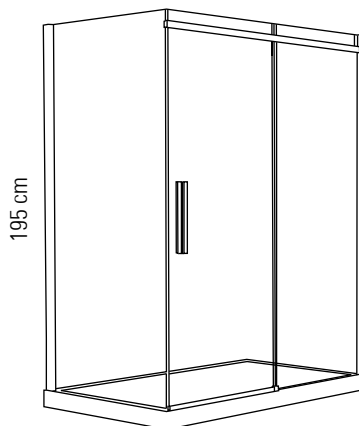

h: 180 cm - 190 cm

Glass Thickness
5 mm
6 mm

SIRUELA

Cabin With Corner Entrance
On Rectangular Shower Tray
(Two Fixed And Two Sliding Panels)

Alternative Dimensions (cm)

- 70 x 90
- 70 x 100
- 70 x 110
- 70 x 120
- 70 x 130
- 70 x 140
- 80 x 90
- 80 x 100
- 80 x 110
- 80 x 120
- 80 x 130
- 80 x 140

✉ info@izemexport.com

www.izemexport.com

SELENE

Front + Side Cabin On Rectangular Shower Tray
(Two Fixed, One Sliding Panels)

Shower Enclosures

Alternative Dimensions (cm)

- 80 x 100
- 80 x 110
- 80 x 120
- 80 x 130
- 80 x 140
- 80 x 150
- 90 x 100
- 90 x 110
- 90 x 120
- 90 x 130
- 90 x 140
- 90 x 150
- 100 x 110

h: 195 cm

Glass Thickness
6 mm

ALASSIO

Front Cabin On Shower Tray
(One Fixed, One Sliding Panels)

Shower Enclosures

Alternative Dimensions (cm)

110 - 120
121 - 130
131 - 140

h: 195 cm

Glass Thickness
6 mm

Alternative Dimensions (cm)

- 140 - 150
- 151 - 160
- 161 - 170
- 171 - 180
- 181 - 190

h: 195 cm

Glass Thickness
6 mm

SPECIFICATIONS

- Toughened Glass (6mm)
- Chemical Bright Profile Serie
 - Bright Chrome Wall Upbar Profile
 - Bright Chrome Upbar Profile
- Bright Coated Brass Hinge Openable 180 Degree From Glass To Glass
- Chrome Coated Metal Handle
- Triangle Underside Lath Profile
- Plastic Waterbowl Straight Connector
- Stretch Bar (Aluminium/brass)
- Transparent Underside Waterproofing Cord
- Transparent Magnet
- Transparent H Cord
- Assemble Screws
 - Stainless Profile Screw (3,5x32)
 - Self Tapping Screw (3,9x16)
 - Peg (7mm)
 - Bright Screw Cover