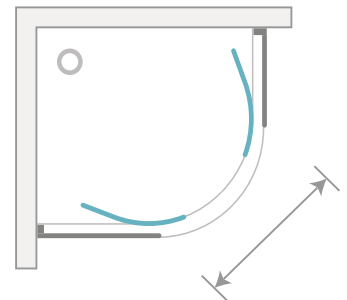

h: 180 cm - 190 cm

Glass Thickness
5 mm
6 mm

Shower Enclosures

Alternative Dimensions (cm)

Front	Side
140-150	70-80
151-160	81-90
161-170	91-100
171-180	101-110
181-190	111-120

h: 180 cm - 190 cm

Glass Thickness
5 mm
6 mm

SOLARINA

Cabin On Oval Bathtub
(Two Fixed And Two Sliding)

Alternative Dimensions (cm)

- 90 x 90
- 100 x 100
- 110 x 110
- 120 x 120
- 130 x 130
- 140 x 140
- 150 x 150

h: 160 cm

Glass Thickness
5 mm
6 mm

Shower Enclosures

Alternative Dimensions (cm)

- 80 x 120
- 90 x 110
- 90 x 120
- 90 x 130
- 100 x 160

h: 160 cm

Glass Thickness
5 mm
6 mm

MARAUSA

Front Cabin On Bathtub
(One Fixed And One Sliding)

Alternative Dimensions (cm)