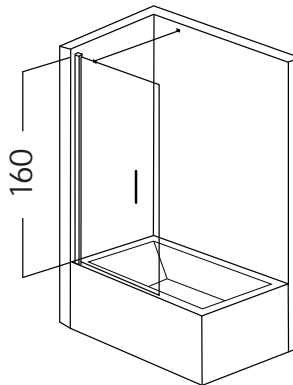

Shower Enclosures

Alternative Dimensions (cm)

- 70 - 80
- 81 - 90
- 91 - 100
- 101 - 110
- 111 - 120

h: 190 cm

Glass Thickness
6 mm
8 mm

Alternative Dimensions (cm)

- 70 - 80
- 81 - 90
- 91 - 100
- 101 - 110
- 111 - 120

h: 160 cm

Glass Thickness
6 mm
8 mm

SPECIFICATIONS

- 5-6 Mm Toughened Glass
- Aluminium Profile Serie
 - Wall Upbar
 - Adjusting Profile
 - Rail Profile
- Bright Profile Serie
 - Door Opposite Profile (For The Cabins 1 Stable+1 Sliding)
 - Corner Turn Profile (For Front+Side Front Cabins)
 - Wall Upbar Profile (For Front Side Cabins)
- Plastic Bright Roller
- Plastic Bright Moon Handle
- Transparent Untearable Magnet
- Transparent Waterproofing Cord
- Transparent Glass Pressing Cord
- Plastic Bright Turn Corner Skid
- Assemble Screws
 - Stainless Profile Screw (3,5x32)
 - Stainless Stop Screw (3,5x13)
 - Self Tapping Profile Screw (3.9x16)
 - Peg (7mm)
 - Bright Screw Cover

h: 180 cm - 190 cm

Glass Thickness

- 5 mm
- 6 mm

ALYSA

Cabin On Asymmetric Shower Tray
(two fixed and two sliding panels)

Shower Enclosures

Alternative Dimensions (cm)

- 70 x 90
- 80 x 90
- 80 x 100
- 80 x 110
- 80 x 120
- 80 x 130
- 90 x 100
- 90 x 110
- 90 x 120
- 90 x 130

h: 180 cm - 190 cm

Glass Thickness
5 mm
6 mm

SIRUELA

Cabin With Corner Entrance
On Rectangular Shower Tray
(Two Fixed And Two Sliding Panels)

Alternative Dimensions (cm)

- 70 x 90
- 70 x 100
- 70 x 110
- 70 x 120
- 70 x 130
- 70 x 140
- 80 x 90
- 80 x 100
- 80 x 110
- 80 x 120
- 80 x 130
- 80 x 140