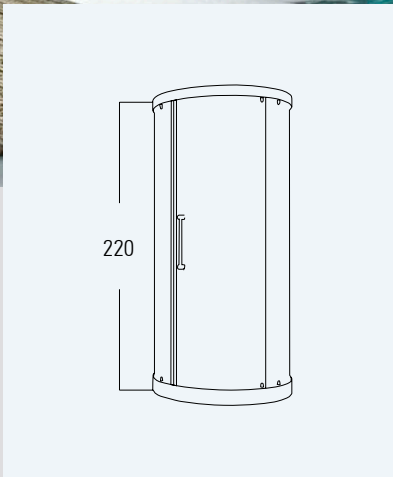

h: 180 cm - 190 cm

Glass Thickness
5 mm
6 mm

BRIELLA

Cabin With Corner Entrance
On Square Shower Tray
(Two Fixed And Two Sliding Panels)

Alternative Dimensions (cm)

- 70 x 70
- 80 x 80
- 90 x 90
- 100 x 100

✉ info@izemexport.com

www.izemexport.com

ZEUS

ZEUS 90

Alternative Dimensions (cm)

90 x 90

h: 220 cm

ZEUS 100

Shower Enclosures

Alternative Dimensions (cm)

100 x 100

h: 220 cm

ORION SPECIFICATIONS

- Acrylic body + ceiling + wall
- 6 mm tempered glass cabin
- Chromium-plated brass cabin connectors
- Shampoo shelf
- Special 4-way-mixer
- 10-piece - Chromium-plated-brass shock jets
- Top shower
- 3-function hand shower and shower column
- Seat and Shower siphon
- Steam fan unit
- Top light
- Fan
- Radio + memory

Dimensions (cm)
ø : 100
h: 220 cm

ORION PLUS

SPECIFICATIONS

- Acrylic body + ceiling + wall
- 6 mm tempered glass cabin
- Chromium-plated brass cabin connectors
- Shampoo shelf
- Special 4-way-mixer
- 10-piece - Chromium-plated-brass shock jets
- Top shower
- 3-function hand shower and shower column
- Iroco accesories(grid-seat-shelves-jet mirrors)
- Shower siphon
- Top light
- Fan
- Radio + memory