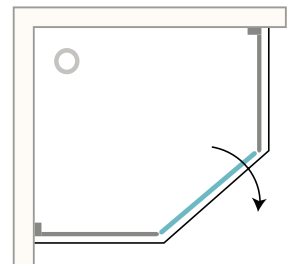

Alternative Dimensions (cm)

- 80 x 80
- 90 x 90
- 100 x 100

h: 190 cm

Glass Thickness
6 mm

SPECIFICATIONS

- Toughened Glass (6mm)
- Chrome Coated Brass Blade
- Chemical Bright Profile Serie
 - Wall Fixing Upbar
 - Glass Fixing Upbar
- Chrome Coated Brass Handle (45cm)
- Chrome Coated Brass Hinge
- Transparent Untearable Magnet
- Gold Waterproofing Cord
- Waterproofing Underside Cord
- Chrome Coated Brass Stopper
- Stainless Metal Stretcher Bar (Aluminium/Chrome)
- Assemble Screws
 - Stainless Profile Screw (3,5x32)
 - Stainless Stop Screw (3,5x13)
 - Stainless Self Tapping Profile Screw (3,9x16)
 - 7mm Peg
 - Bright Screw Cover

✉ info@izemexport.com

www.izemexport.com

Corner Entrance Cabin On Pentagon Shower Tray
(Two Fixed And One Openable)

Alternative Dimensions (cm)

90 x 90
100 x 100

h: 190 cm

Glass Thickness
6 mm

CALLIANO

Cabin On Square Shower Tray
(Two Fixed And One Openable Panels)

Shower Enclosures

Alternative Dimensions (cm)

90 x 90
100 x 100

h: 190 cm

Glass Thickness
6 mm

MESSINA

Cabin On Rectangular Shower Tray
(Two Fixed And One Openable)