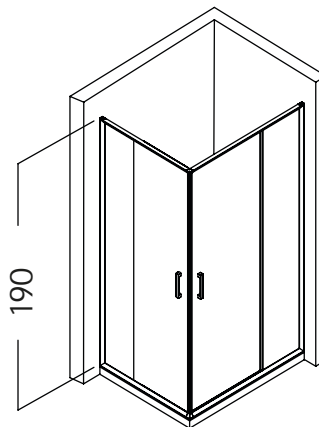

h: 180 cm - 190 cm

Glass Thickness

- 5 mm
- 6 mm

ALYSA

Cabin On Asymmetric Shower Tray
(two fixed and two sliding panels)

Shower Enclosures

Alternative Dimensions (cm)

- 70 x 90
- 80 x 90
- 80 x 100
- 80 x 110
- 80 x 120
- 80 x 130
- 90 x 100
- 90 x 110
- 90 x 120
- 90 x 130

h: 180 cm - 190 cm

Glass Thickness
5 mm
6 mm

BRIELLA

Cabin With Corner Entrance
On Square Shower Tray
(Two Fixed And Two Sliding Panels)

Alternative Dimensions (cm)

- 70 x 70
- 80 x 80
- 90 x 90
- 100 x 100

h: 180 cm - 190 cm

Glass Thickness
5 mm
6 mm

SIRUELA

Cabin With Corner Entrance
On Rectangular Shower Tray
(Two Fixed And Two Sliding Panels)

Alternative Dimensions (cm)

- 70 x 90
- 70 x 100
- 70 x 110
- 70 x 120
- 70 x 130
- 70 x 140
- 80 x 90
- 80 x 100
- 80 x 110
- 80 x 120
- 80 x 130
- 80 x 140

h: 180 cm - 190 cm

Glass Thickness
5 mm
6 mm

LADOEIRO

Cabin With Corner Entrance
On Rectangular Shower Tray
(Two Fixed And Two Sliding Panels)

Shower Enclosures

Alternative Dimensions (cm)

- 90 x 100
- 90 x 110
- 90 x 120
- 90 x 130
- 90 x 140
- 100 x 110
- 100 x 120
- 100 x 130