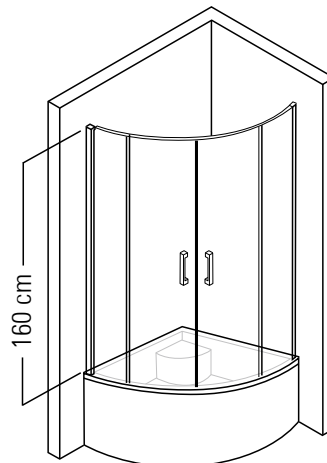

h: 180 cm - 190 cm

Glass Thickness
5 mm
6 mm

SIRUELA

Cabin With Corner Entrance
On Rectangular Shower Tray
(Two Fixed And Two Sliding Panels)

Alternative Dimensions (cm)

- 70 x 90
- 70 x 100
- 70 x 110
- 70 x 120
- 70 x 130
- 70 x 140
- 80 x 90
- 80 x 100
- 80 x 110
- 80 x 120
- 80 x 130
- 80 x 140

h: 180 cm - 190 cm

Glass Thickness
5 mm
6 mm

Shower Enclosures

Alternative Dimensions (cm)

Front	Side
140-150	70-80
151-160	81-90
161-170	91-100
171-180	101-110
181-190	111-120

h: 180 cm - 190 cm

Glass Thickness
5 mm
6 mm

SOLARINA

Cabin On Oval Bathtub
(Two Fixed And Two Sliding)

Alternative Dimensions (cm)

- 90 x 90
- 100 x 100
- 110 x 110
- 120 x 120
- 130 x 130
- 140 x 140
- 150 x 150

h: 160 cm

Glass Thickness
5 mm
6 mm

Shower Enclosures

Alternative Dimensions (cm)

- 80 x 120
- 90 x 110
- 90 x 120
- 90 x 130
- 100 x 160

h: 160 cm

Glass Thickness
5 mm
6 mm

MARAUSA

Front Cabin On Bathtub
(One Fixed And One Sliding)

Alternative Dimensions (cm)