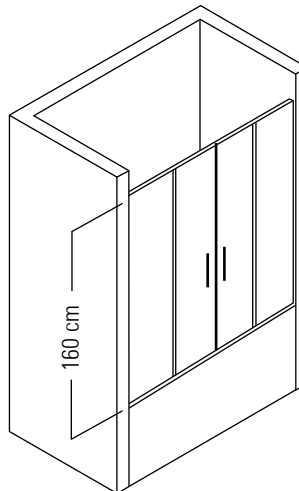

Alternative Dimensions (cm)

- 141 - 150
- 151 - 160
- 161 - 170
- 171 - 180
- 181 - 190

h: 160 cm

Glass Thickness
5 mm
6 mm