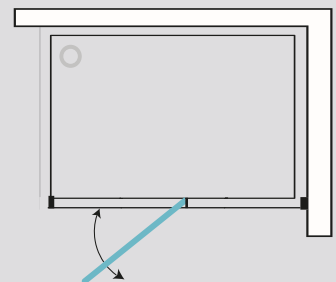

✉ info@izemexport.com

www.izemexport.com

HELIOS

Cabin With Pivot Door
(One Openable Panel)

Shower Enclosures

Alternative Dimensions (cm)

- 70 - 80
- 81 - 90
- 91 - 100

h: 190 cm

Glass Thickness
6 mm

POLPERRO

Cabin With Pivot Doors
(Two Openable Panels)

Shower Enclosures

Alternative Dimensions (cm)

- 110 - 120
- 121 - 130
- 131 - 140
- 141 - 150
- 151 - 160

h: 190 cm

Glass Thickness
6 mm

Alternative Dimensions (cm)

70 - 80
81 - 90
91 - 100

h: 190 cm

Glass Thickness
6 mm

MIALAS

Front Cabin On Shower Tray
(Two Fixed And One Openable Panel)

Shower Enclosures

Alternative Dimensions (cm)

- 110 - 120
- 121 - 130
- 131 - 140
- 141 - 150
- 151 - 160

h: 190 cm

Glass Thickness
6 mm

SPECIFICATIONS

- 4mm Toughened Glass
- Bright Profile Serie
 - Bright Adjusting Profile
 - Bright Wall Bar
 - Bright Glass Bar
 - Magnetised Bottom Glass Bar
 - Bright Rail Profile
- Plastic Bright Dot-style Holder
- Transparent Waterproofing Cord
- Glass Pressing Cord
- 4mm Sealed Cord
- Black Magnet
- Plastic Roller Set
- Assembling Screws
 - Stainless Profile Screw(3,5x32)
 - Self Tapping Screw (3,9x16)
 - Peg (7mm)
 - Bright Screw Cover