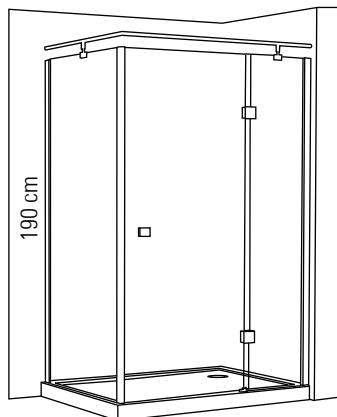

Glass Thickness
6 mm

Alternative Dimensions (cm)

- 140 - 150
- 151 - 160
- 161 - 170
- 171 - 180
- 181 - 190

h: 195 cm

Glass Thickness
6 mm

SPECIFICATIONS

- Toughened Glass (6mm)
- Chemical Bright Profile Serie
 - Bright Chrome Wall Upbar Profile
 - Bright Chrome Upbar Profile
- Bright Coated Brass Hinge Openable 180 Degree From Glass To Glass
- Chrome Coated Metal Handle
- Triangle Underside Lath Profile
- Plastic Waterbowl Straight Connector
- Stretch Bar (Aluminium/brass)
- Transparent Underside Waterproofing Cord
- Transparent Magnet
- Transparent H Cord
- Assemble Screws
 - Stainless Profile Screw (3,5x32)
 - Self Tapping Screw (3,9x16)
 - Peg (7mm)
 - Bright Screw Cover

✉ info@izemexport.com

www.izemexport.com

Corner Entrance Cabin With Butt Hinge On Shower Tray
(Two Fixed And Two Openable)

Shower Enclosures

Alternative Dimensions (cm)

80 x 80
90 x 90
100 x 100

h: 190 cm

Glass Thickness
6 mm

ESTRADO

Cabin With Butt Hinge On Shower Tray
(Two Fixed And Two Openable)

Shower Enclosures

Alternative Dimensions (cm)

- 130 - 140
- 141 - 150
- 151 - 160
- 161 - 170

h: 190 cm

Glass Thickness
6 mm

Shower Enclosures

Alternative Dimensions (cm)

- 80 x 80
- 90 x 90
- 100 x 100

h: 190 cm

Glass Thickness
6 mm

SPECIFICATIONS

- Toughened Glass (6mm)
- Chrome Coated Brass Blade
- Chemical Bright Profile Serie
 - Wall Fixing Upbar
 - Glass Fixing Upbar
- Chrome Coated Brass Handle (45cm)
- Chrome Coated Brass Hinge
- Transparent Untearable Magnet
- Gold Waterproofing Cord
- Waterproofing Underside Cord
- Chrome Coated Brass Stopper
- Stainless Metal Stretcher Bar (Aluminium/Chrome)
- Assemble Screws
 - Stainless Profile Screw (3,5x32)
 - Stainless Stop Screw (3,5x13)
 - Stainless Self Tapping Profile Screw (3,9x16)
 - 7mm Peg
 - Bright Screw Cover