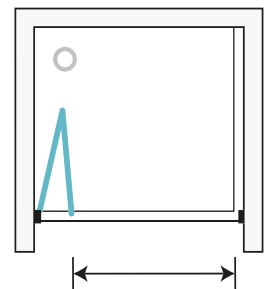

Alternative Dimensions (cm)

70 - 80
81 - 90
91 - 100

h: 190 cm

Glass Thickness
6 mm

MIALAS

Front Cabin On Shower Tray
(Two Fixed And One Openable Panel)

Shower Enclosures

Alternative Dimensions (cm)

- 110 - 120
- 121 - 130
- 131 - 140
- 141 - 150
- 151 - 160

h: 190 cm

Glass Thickness
6 mm

SPECIFICATIONS

- 4mm Toughened Glass
- Bright Profile Serie
 - Bright Adjusting Profile
 - Bright Wall Bar
 - Bright Glass Bar
 - Magnetised Bottom Glass Bar
 - Bright Rail Profile
- Plastic Bright Dot-style Holder
- Transparent Waterproofing Cord
- Glass Pressing Cord
- 4mm Sealed Cord
- Black Magnet
- Plastic Roller Set
- Assembling Screws
 - Stainless Profile Screw(3,5x32)
 - Self Tapping Screw (3,9x16)
 - Peg (7mm)
 - Bright Screw Cover

FOLDING CABIN

FOLDING CABIN

Shower Enclosures

Alternative Dimensions (cm)

- 60 - 70
- 71 - 80
- 81 - 90
- 91 - 100
- 101 - 110

h: 190 cm

Glass Thickness
4 mm

SPECIFICATIONS

Shower Enclosures

Alternative Dimensions (cm)

- 70 - 80
- 81 - 90
- 91 - 100
- 101 - 110
- 111 - 120

h: 190 cm

Glass Thickness
6 mm
8 mm

Alternative Dimensions (cm)

- 70 - 80
- 81 - 90
- 91 - 100
- 101 - 110
- 111 - 120