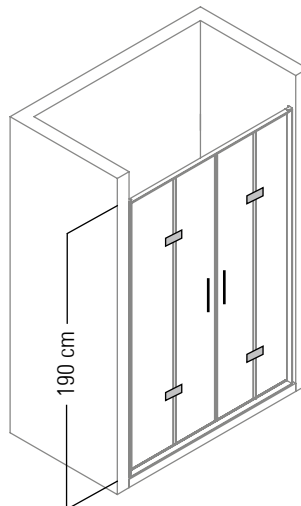

Glass Thickness
6 mm

Alternative Dimensions (cm)

- 140 - 150
- 151 - 160
- 161 - 170
- 171 - 180
- 181 - 190

h: 195 cm

Glass Thickness
6 mm

SPECIFICATIONS

- Toughened Glass (6mm)
- Chemical Bright Profile Serie
 - Bright Chrome Wall Upbar Profile
 - Bright Chrome Upbar Profile
- Bright Coated Brass Hinge Openable 180 Degree From Glass To Glass
- Chrome Coated Metal Handle
- Triangle Underside Lath Profile
- Plastic Waterbowl Straight Connector
- Stretch Bar (Aluminium/brass)
- Transparent Underside Waterproofing Cord
- Transparent Magnet
- Transparent H Cord
- Assemble Screws
 - Stainless Profile Screw (3,5x32)
 - Self Tapping Screw (3,9x16)
 - Peg (7mm)
 - Bright Screw Cover

✉ info@izemexport.com

www.izemexport.com

Corner Entrance Cabin With Butt Hinge On Shower Tray
(Two Fixed And Two Openable)

Shower Enclosures

Alternative Dimensions (cm)

80 x 80
90 x 90
100 x 100

h: 190 cm

Glass Thickness
6 mm

ESTRADO

Cabin With Butt Hinge On Shower Tray
(Two Fixed And Two Openable)

Shower Enclosures

Alternative Dimensions (cm)

- 130 - 140
- 141 - 150
- 151 - 160
- 161 - 170

h: 190 cm

Glass Thickness
6 mm

Shower Enclosures

Alternative Dimensions (cm)

- 80 x 80
- 90 x 90
- 100 x 100

h: 190 cm

Glass Thickness
6 mm

SPECIFICATIONS

- Toughened Glass (6mm)
- Chrome Coated Brass Blade
- Chemical Bright Profile Serie
 - Wall Fixing Upbar
 - Glass Fixing Upbar
- Chrome Coated Brass Handle (45cm)
- Chrome Coated Brass Hinge
- Transparent Untearable Magnet
- Gold Waterproofing Cord
- Waterproofing Underside Cord
- Chrome Coated Brass Stopper
- Stainless Metal Stretcher Bar (Aluminium/Chrome)
- Assemble Screws
 - Stainless Profile Screw (3,5x32)
 - Stainless Stop Screw (3,5x13)
 - Stainless Self Tapping Profile Screw (3,9x16)
 - 7mm Peg
 - Bright Screw Cover