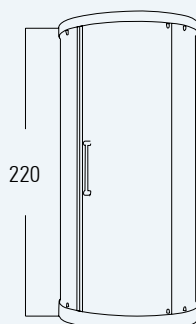

Glass Thickness
6 mm

Alternative Dimensions (cm)

- 140 - 150
- 151 - 160
- 161 - 170
- 171 - 180
- 181 - 190

h: 195 cm

Glass Thickness
6 mm

SPECIFICATIONS

- Toughened Glass (6mm)
- Chemical Bright Profile Serie
 - Bright Chrome Wall Upbar Profile
 - Bright Chrome Upbar Profile
- Bright Coated Brass Hinge Openable 180 Degree From Glass To Glass
- Chrome Coated Metal Handle
- Triangle Underside Lath Profile
- Plastic Waterbowl Straight Connector
- Stretch Bar (Aluminium/brass)
- Transparent Underside Waterproofing Cord
- Transparent Magnet
- Transparent H Cord
- Assemble Screws
 - Stainless Profile Screw (3,5x32)
 - Self Tapping Screw (3,9x16)
 - Peg (7mm)
 - Bright Screw Cover

Shower Enclosures

Alternative Dimensions (cm)

100 x 100

h: 220 cm

ORION SPECIFICATIONS

- Acrylic body + ceiling + wall
- 6 mm tempered glass cabin
- Chromium-plated brass cabin connectors
- Shampoo shelf
- Special 4-way-mixer
- 10-piece - Chromium-plated-brass shock jets
- Top shower
- 3-function hand shower and shower column
- Seat and Shower siphon
- Steam fan unit
- Top light
- Fan
- Radio + memory

Dimensions (cm)
ø : 100
h: 220 cm

ORION PLUS

SPECIFICATIONS

- Acrylic body + ceiling + wall
- 6 mm tempered glass cabin
- Chromium-plated brass cabin connectors
- Shampoo shelf
- Special 4-way-mixer
- 10-piece - Chromium-plated-brass shock jets
- Top shower
- 3-function hand shower and shower column
- Iroco accesories(grid-seat-shelves-jet mirrors)
- Shower siphon
- Top light
- Fan
- Radio + memory

✉ info@izemexport.com

www.izemexport.com

Dimensions (cm)

ø : 100

h: 220 cm

ABOUT US

Our company, which started its operations in 2021, is Turkey's largest modern export company.

Izem Ltd specialises in supplying a varied range of high quality bathroom, home products into the retail, wholesale and construction industry all across the US & Europe & UK.