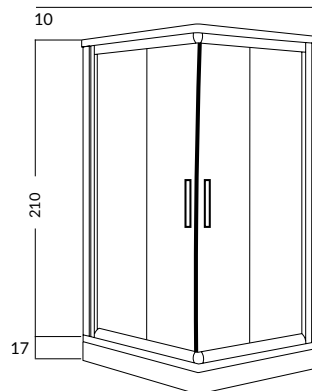

h: 180 cm - 190 cm

Glass Thickness
5 mm
6 mm

BRIELLA

Cabin With Corner Entrance
On Square Shower Tray
(Two Fixed And Two Sliding Panels)

Alternative Dimensions (cm)

- 70 x 70
- 80 x 80
- 90 x 90
- 100 x 100

Alternative Dimensions (cm)

- 80 x 80
- 90 x 90
- 100 x 100

h: 190 cm

Glass Thickness
6 mm

SPECIFICATIONS

- Toughened Glass (6mm)
- Chrome Coated Brass Blade
- Chemical Bright Profile Serie
 - Wall Fixing Upbar
 - Glass Fixing Upbar
- Chrome Coated Brass Handle (45cm)
- Chrome Coated Brass Hinge
- Transparent Untearable Magnet
- Gold Waterproofing Cord
- Waterproofing Underside Cord
- Chrome Coated Brass Stopper
- Stainless Metal Stretcher Bar (Aluminium/Chrome)
- Assemble Screws
 - Stainless Profile Screw (3,5x32)
 - Stainless Stop Screw (3,5x13)
 - Stainless Self Tapping Profile Screw (3,9x16)
 - 7mm Peg
 - Bright Screw Cover

✉ info@izemexport.com

www.izemexport.com

PANDIA

Shower Enclosures

Alternative Dimensions (cm)

100 - 100 cm
h: 210 cm

ARTEMIS

Shower Enclosures

Alternative Dimensions (cm)

- 100 x 110
- 100 x 120
- 100 x 130
- h: 210 cm

LATMOS

Shower Enclosures

Alternative Dimensions (cm)

- 90 x 100
- 90 x 110
- 90 x 120
- 90 x 130

h: 210 cm

DIANA