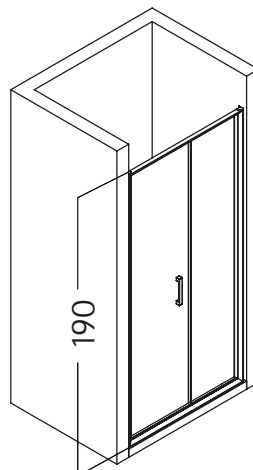

Alternative Dimensions (cm)

70 - 80
81 - 90
91 - 100

h: 190 cm

Glass Thickness
6 mm

MIALAS

Front Cabin On Shower Tray
(Two Fixed And One Openable Panel)

Shower Enclosures

Alternative Dimensions (cm)

- 110 - 120
- 121 - 130
- 131 - 140
- 141 - 150
- 151 - 160

h: 190 cm

Glass Thickness
6 mm

SPECIFICATIONS

- 4mm Toughened Glass
- Bright Profile Serie
 - Bright Adjusting Profile
 - Bright Wall Bar
 - Bright Glass Bar
 - Magnetised Bottom Glass Bar
 - Bright Rail Profile
- Plastic Bright Dot-style Holder
- Transparent Waterproofing Cord
- Glass Pressing Cord
- 4mm Sealed Cord
- Black Magnet
- Plastic Roller Set
- Assembling Screws
 - Stainless Profile Screw(3,5x32)
 - Self Tapping Screw (3,9x16)
 - Peg (7mm)
 - Bright Screw Cover

FOLDING CABIN

FOLDING CABIN

Shower Enclosures

Alternative Dimensions (cm)

- 60 - 70
- 71 - 80
- 81 - 90
- 91 - 100
- 101 - 110

h: 190 cm

Glass Thickness
4 mm

SPECIFICATIONS