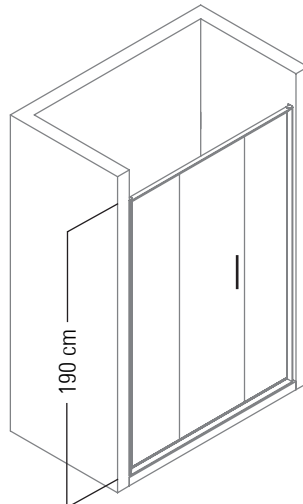

Alternative Dimensions (cm)

- 120 - 130
- 131 - 140
- 141 - 150
- 151 - 160
- 161 - 170
- 171 - 180

h: 190 cm

Glass Thickness
6 mm