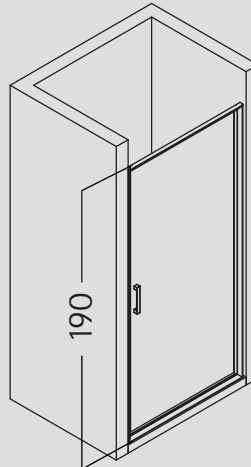

✉ info@izemexport.com

www.izemexport.com

HELIOS

Cabin With Pivot Door
(One Openable Panel)

Shower Enclosures

Alternative Dimensions (cm)

- 70 - 80
- 81 - 90
- 91 - 100

h: 190 cm

Glass Thickness
6 mm

POLPERRO

Cabin With Pivot Doors
(Two Openable Panels)

Shower Enclosures

Alternative Dimensions (cm)

- 110 - 120
- 121 - 130
- 131 - 140
- 141 - 150
- 151 - 160

h: 190 cm

Glass Thickness
6 mm

Alternative Dimensions (cm)

70 - 80
81 - 90
91 - 100

h: 190 cm

Glass Thickness
6 mm

MIALAS

Front Cabin On Shower Tray
(Two Fixed And One Openable Panel)

Shower Enclosures

Alternative Dimensions (cm)