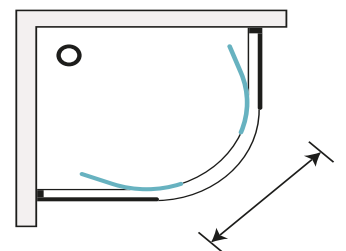

✉ info@izemexport.com

www.izemexport.com

CHANDRA

Cabin On Oval Shower Tray
(two fixed and two sliding)

Shower Enclosures

Alternative Dimensions (cm)

- 70 x 70
- 80 x 80
- 90 x 90
- 100 x 100
- 110 x 110
- 120 x 120

h: 180 cm - 190 cm

Glass Thickness

- 5 mm
- 6 mm

ALYSA

Cabin On Asymmetric Shower Tray
(two fixed and two sliding panels)

Shower Enclosures

Alternative Dimensions (cm)

- 70 x 90
- 80 x 90
- 80 x 100
- 80 x 110
- 80 x 120
- 80 x 130
- 90 x 100
- 90 x 110
- 90 x 120
- 90 x 130

h: 180 cm - 190 cm

Glass Thickness
5 mm
6 mm

BRIELLA

Cabin With Corner Entrance
On Square Shower Tray
(Two Fixed And Two Sliding Panels)

Alternative Dimensions (cm)

- 70 x 70
- 80 x 80
- 90 x 90
- 100 x 100

h: 180 cm - 190 cm

Glass Thickness
5 mm
6 mm

SIRUELA

Cabin With Corner Entrance
On Rectangular Shower Tray
(Two Fixed And Two Sliding Panels)

Alternative Dimensions (cm)

- 70 x 90
- 70 x 100
- 70 x 110
- 70 x 120
- 70 x 130
- 70 x 140
- 80 x 90
- 80 x 100
- 80 x 110
- 80 x 120
- 80 x 130
- 80 x 140