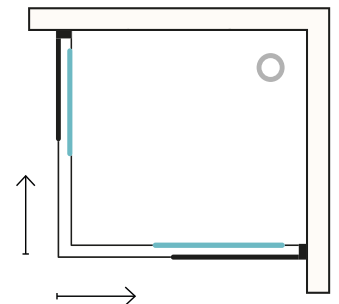

h: 180 cm - 190 cm

Glass Thickness

- 5 mm
- 6 mm

ALYSA

Cabin On Asymmetric Shower Tray
(two fixed and two sliding panels)

Shower Enclosures

Alternative Dimensions (cm)

- 70 x 90
- 80 x 90
- 80 x 100
- 80 x 110
- 80 x 120
- 80 x 130
- 90 x 100
- 90 x 110
- 90 x 120
- 90 x 130

h: 180 cm - 190 cm

Glass Thickness
5 mm
6 mm

BRIELLA

Cabin With Corner Entrance
On Square Shower Tray
(Two Fixed And Two Sliding Panels)

Alternative Dimensions (cm)

- 70 x 70
- 80 x 80
- 90 x 90
- 100 x 100

h: 180 cm - 190 cm

Glass Thickness
5 mm
6 mm

SIRUELA

Cabin With Corner Entrance
On Rectangular Shower Tray
(Two Fixed And Two Sliding Panels)

Alternative Dimensions (cm)

- 70 x 90
- 70 x 100
- 70 x 110
- 70 x 120
- 70 x 130
- 70 x 140
- 80 x 90
- 80 x 100
- 80 x 110
- 80 x 120
- 80 x 130
- 80 x 140

h: 180 cm - 190 cm

Glass Thickness
5 mm
6 mm

LADOEIRO

Cabin With Corner Entrance
On Rectangular Shower Tray
(Two Fixed And Two Sliding Panels)

Shower Enclosures

Alternative Dimensions (cm)

- 90 x 100
- 90 x 110
- 90 x 120
- 90 x 130
- 90 x 140
- 100 x 110
- 100 x 120
- 100 x 130