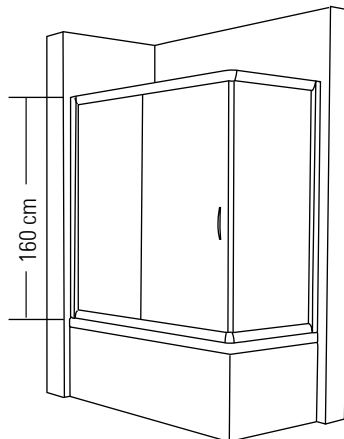

Alternative Dimensions (cm)

Front	Side
105-120	70-80
121-130	81-90
131-140	91-100
141-150	101-110
151-160	111-120

h: 160 cm

Glass Thickness
5 mm
6 mm