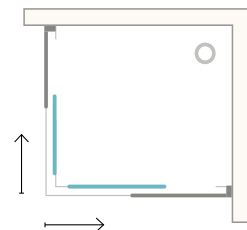

h: 180 cm - 190 cm

Glass Thickness
5 mm
6 mm

SIRUELA

Cabin With Corner Entrance
On Rectangular Shower Tray
(Two Fixed And Two Sliding Panels)

Alternative Dimensions (cm)

- 70 x 90
- 70 x 100
- 70 x 110
- 70 x 120
- 70 x 130
- 70 x 140
- 80 x 90
- 80 x 100
- 80 x 110
- 80 x 120
- 80 x 130
- 80 x 140

✉ info@izemexport.com

www.izemexport.com

PANDIA

Shower Enclosures

Alternative Dimensions (cm)

100 - 100 cm
h: 210 cm

ARTEMIS

Shower Enclosures

Alternative Dimensions (cm)

- 100 x 110
- 100 x 120
- 100 x 130
- h: 210 cm

LATMOS

Shower Enclosures

Alternative Dimensions (cm)

- 90 x 100
- 90 x 110
- 90 x 120
- 90 x 130

h: 210 cm

DIANA

Shower Enclosures

Alternative Dimensions (cm)

100 x 100
h: 210 cm

BENDIS

Shower Enclosures

Alternative Dimensions (cm)

90 x 90

h: 210 cm