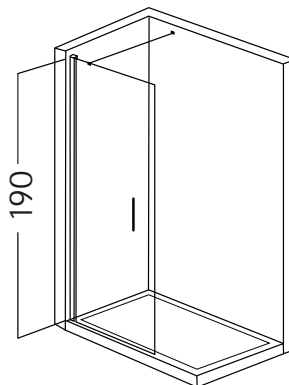

Alternative Dimensions (cm)

70 - 80
81 - 90
91 - 100

h: 190 cm

Glass Thickness
6 mm

MIALAS

Front Cabin On Shower Tray
(Two Fixed And One Openable Panel)

Shower Enclosures

Alternative Dimensions (cm)

- 110 - 120
- 121 - 130
- 131 - 140
- 141 - 150
- 151 - 160

h: 190 cm

Glass Thickness
6 mm

SPECIFICATIONS

- 4mm Toughened Glass
- Bright Profile Serie
 - Bright Adjusting Profile
 - Bright Wall Bar
 - Bright Glass Bar
 - Magnetised Bottom Glass Bar
 - Bright Rail Profile
- Plastic Bright Dot-style Holder
- Transparent Waterproofing Cord
- Glass Pressing Cord
- 4mm Sealed Cord
- Black Magnet
- Plastic Roller Set
- Assembling Screws
 - Stainless Profile Screw(3,5x32)
 - Self Tapping Screw (3,9x16)
 - Peg (7mm)
 - Bright Screw Cover

FOLDING CABIN

FOLDING CABIN

Shower Enclosures

Alternative Dimensions (cm)

- 60 - 70
- 71 - 80
- 81 - 90
- 91 - 100
- 101 - 110

h: 190 cm

Glass Thickness
4 mm

SPECIFICATIONS

Shower Enclosures

Alternative Dimensions (cm)

- 70 - 80
- 81 - 90
- 91 - 100
- 101 - 110
- 111 - 120

h: 190 cm

Glass Thickness
6 mm
8 mm

Alternative Dimensions (cm)

- 70 - 80
- 81 - 90
- 91 - 100
- 101 - 110
- 111 - 120