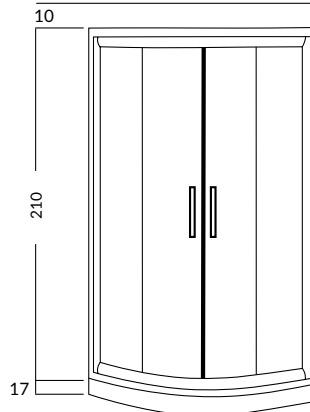

h: 180 cm - 190 cm

Glass Thickness
5 mm
6 mm

BRIELLA

Cabin With Corner Entrance
On Square Shower Tray
(Two Fixed And Two Sliding Panels)

Alternative Dimensions (cm)

- 70 x 70
- 80 x 80
- 90 x 90
- 100 x 100

Alternative Dimensions (cm)

- 100 x 110
- 100 x 120
- 100 x 130
- h: 210 cm

LATMOS

Shower Enclosures

Alternative Dimensions (cm)

- 90 x 100
- 90 x 110
- 90 x 120
- 90 x 130

h: 210 cm

DIANA

Shower Enclosures

Alternative Dimensions (cm)

100 x 100
h: 210 cm

BENDIS

Shower Enclosures

Alternative Dimensions (cm)

90 x 90

h: 210 cm

*Optional Hydromassage Systems.

LETON

Shower Enclosures

Alternative Dimensions (cm)

120 x 120
130 x 130
h: 210 cm

APOLLON

Shower Enclosures

Alternative Dimensions (cm)