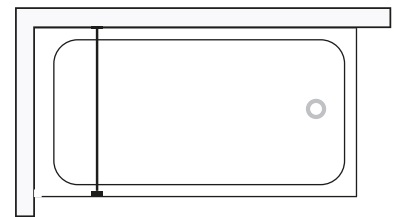

Shower Enclosures

Alternative Dimensions (cm)

- 70 - 80
- 81 - 90
- 91 - 100
- 101 - 110
- 111 - 120

h: 190 cm

Glass Thickness
6 mm
8 mm

Alternative Dimensions (cm)

- 70 - 80
- 81 - 90
- 91 - 100
- 101 - 110
- 111 - 120

h: 160 cm

Glass Thickness
6 mm
8 mm

SPECIFICATIONS

- 5-6 Mm Toughened Glass
- Aluminium Profile Serie
 - Wall Upbar
 - Adjusting Profile
 - Rail Profile
- Bright Profile Serie
 - Door Opposite Profile (For The Cabins 1 Stable+1 Sliding)
 - Corner Turn Profile (For Front+Side Front Cabins)
 - Wall Upbar Profile (For Front Side Cabins)
- Plastic Bright Roller
- Plastic Bright Moon Handle
- Transparent Untearable Magnet
- Transparent Waterproofing Cord
- Transparent Glass Pressing Cord
- Plastic Bright Turn Corner Skid
- Assemble Screws
 - Stainless Profile Screw (3,5x32)
 - Stainless Stop Screw (3,5x13)
 - Self Tapping Profile Screw (3.9x16)
 - Peg (7mm)
 - Bright Screw Cover

✉ info@izemexport.com

www.izemexport.com

CHANDRA

Cabin On Oval Shower Tray
(two fixed and two sliding)

Shower Enclosures

Alternative Dimensions (cm)

- 70 x 70
- 80 x 80
- 90 x 90
- 100 x 100
- 110 x 110
- 120 x 120

h: 180 cm - 190 cm

Glass Thickness

- 5 mm
- 6 mm

ALYSA

Cabin On Asymmetric Shower Tray
(two fixed and two sliding panels)

Shower Enclosures

Alternative Dimensions (cm)

- 70 x 90
- 80 x 90
- 80 x 100
- 80 x 110
- 80 x 120
- 80 x 130
- 90 x 100
- 90 x 110
- 90 x 120
- 90 x 130