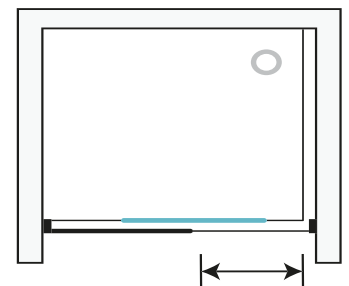

h: 180 cm - 190 cm

Glass Thickness
5 mm
6 mm

SIRUELA

Cabin With Corner Entrance
On Rectangular Shower Tray
(Two Fixed And Two Sliding Panels)

Alternative Dimensions (cm)

- 70 x 90
- 70 x 100
- 70 x 110
- 70 x 120
- 70 x 130
- 70 x 140
- 80 x 90
- 80 x 100
- 80 x 110
- 80 x 120
- 80 x 130
- 80 x 140

h: 180 cm - 190 cm

Glass Thickness
5 mm
6 mm

LADOEIRO

Cabin With Corner Entrance
On Rectangular Shower Tray
(Two Fixed And Two Sliding Panels)

Shower Enclosures

Alternative Dimensions (cm)

- 90 x 100
- 90 x 110
- 90 x 120
- 90 x 130
- 90 x 140
- 100 x 110
- 100 x 120
- 100 x 130

h: 180 cm - 190 cm

Glass Thickness
5 mm
6 mm

BELLSMYRE

Front Cabin On Shower Tray
(One Fixed And One Sliding)

Shower Enclosures

Alternative Dimensions (cm)

- 105 - 120
- 121 - 130
- 131 - 140
- 141 - 150
- 151 - 160

h: 180 cm - 190 cm

Glass Thickness
5 mm
6 mm

✉ info@izemexport.com

www.izemexport.com

LANCIANO

Front Cabin On Shower Tray
(Two Fixed And Two Sliding)

Shower Enclosures

Alternative Dimensions (cm)