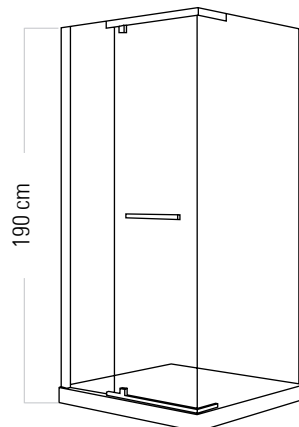

Glass Thickness
6 mm

Alternative Dimensions (cm)

- 140 - 150
- 151 - 160
- 161 - 170
- 171 - 180
- 181 - 190

h: 195 cm

Glass Thickness
6 mm

SPECIFICATIONS

- Toughened Glass (6mm)
- Chemical Bright Profile Serie
 - Bright Chrome Wall Upbar Profile
 - Bright Chrome Upbar Profile
- Bright Coated Brass Hinge Openable 180 Degree From Glass To Glass
- Chrome Coated Metal Handle
- Triangle Underside Lath Profile
- Plastic Waterbowl Straight Connector
- Stretch Bar (Aluminium/brass)
- Transparent Underside Waterproofing Cord
- Transparent Magnet
- Transparent H Cord
- Assemble Screws
 - Stainless Profile Screw (3,5x32)
 - Self Tapping Screw (3,9x16)
 - Peg (7mm)
 - Bright Screw Cover

Alternative Dimensions (cm)

- 80 x 80
- 90 x 90
- 100 x 100

h: 190 cm

Glass Thickness
6 mm

SPECIFICATIONS

- Toughened Glass (6mm)
- Chrome Coated Brass Blade
- Chemical Bright Profile Serie
 - Wall Fixing Upbar
 - Glass Fixing Upbar
- Chrome Coated Brass Handle (45cm)
- Chrome Coated Brass Hinge
- Transparent Untearable Magnet
- Gold Waterproofing Cord
- Waterproofing Underside Cord
- Chrome Coated Brass Stopper
- Stainless Metal Stretcher Bar (Aluminium/Chrome)
- Assemble Screws
 - Stainless Profile Screw (3,5x32)
 - Stainless Stop Screw (3,5x13)
 - Stainless Self Tapping Profile Screw (3,9x16)
 - 7mm Peg
 - Bright Screw Cover

✉ info@izemexport.com

www.izemexport.com

Corner Entrance Cabin On Pentagon Shower Tray
(Two Fixed And One Openable)

Alternative Dimensions (cm)

90 x 90
100 x 100

h: 190 cm

Glass Thickness
6 mm

CALLIANO

Cabin On Square Shower Tray
(Two Fixed And One Openable Panels)

Shower Enclosures

Alternative Dimensions (cm)

90 x 90
100 x 100

h: 190 cm

Glass Thickness
6 mm

MESSINA

Cabin On Rectangular Shower Tray
(Two Fixed And One Openable)