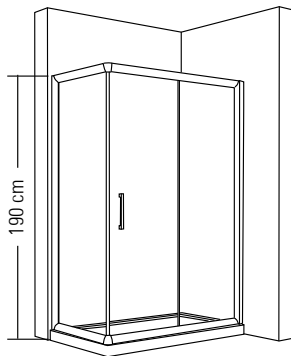

h: 180 cm - 190 cm

Glass Thickness
5 mm
6 mm

SIRUELA

Cabin With Corner Entrance
On Rectangular Shower Tray
(Two Fixed And Two Sliding Panels)

Alternative Dimensions (cm)

- 70 x 90
- 70 x 100
- 70 x 110
- 70 x 120
- 70 x 130
- 70 x 140
- 80 x 90
- 80 x 100
- 80 x 110
- 80 x 120
- 80 x 130
- 80 x 140

h: 180 cm - 190 cm

Glass Thickness
5 mm
6 mm

✉ info@izemexport.com

www.izemexport.com

LANCIANO

Front Cabin On Shower Tray
(Two Fixed And Two Sliding)

Shower Enclosures

Alternative Dimensions (cm)

- 140 - 150
- 151 - 160
- 161 - 170
- 171 - 180
- 181 - 190

h: 180 cm - 190 cm

Glass Thickness
5 mm
6 mm

Alternative Dimensions (cm)

Front	Side
105-120	70-80
121-130	81-90
131-140	91-100
141-150	101-110
151-160	111-120

h: 180 cm - 190 cm

Glass Thickness
5 mm
6 mm

Shower Enclosures

Alternative Dimensions (cm)

Front	Side
140-150	70-80
151-160	81-90
161-170	91-100
171-180	101-110
181-190	111-120

h: 180 cm - 190 cm

Glass Thickness
5 mm
6 mm