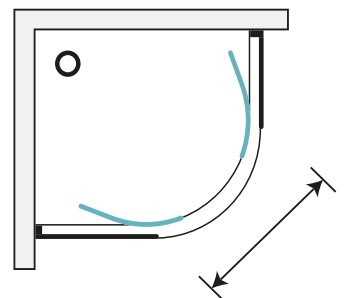

✉ info@izemexport.com

www.izemexport.com

CHANDRA

Cabin On Oval Shower Tray
(two fixed and two sliding)

Shower Enclosures

Alternative Dimensions (cm)

- 70 x 70
- 80 x 80
- 90 x 90
- 100 x 100
- 110 x 110
- 120 x 120

h: 180 cm - 190 cm

Glass Thickness

- 5 mm
- 6 mm

ALYSA

Cabin On Asymmetric Shower Tray
(two fixed and two sliding panels)

Shower Enclosures

Alternative Dimensions (cm)

- 70 x 90
- 80 x 90
- 80 x 100
- 80 x 110
- 80 x 120
- 80 x 130
- 90 x 100
- 90 x 110
- 90 x 120
- 90 x 130

h: 180 cm - 190 cm

Glass Thickness
5 mm
6 mm

BRIELLA

Cabin With Corner Entrance
On Square Shower Tray
(Two Fixed And Two Sliding Panels)

Alternative Dimensions (cm)

- 70 x 70
- 80 x 80
- 90 x 90
- 100 x 100

h: 180 cm - 190 cm

Glass Thickness
5 mm
6 mm

SIRUELA

Cabin With Corner Entrance
On Rectangular Shower Tray
(Two Fixed And Two Sliding Panels)

Alternative Dimensions (cm)

- 70 x 90
- 70 x 100
- 70 x 110
- 70 x 120
- 70 x 130
- 70 x 140
- 80 x 90
- 80 x 100
- 80 x 110
- 80 x 120
- 80 x 130
- 80 x 140