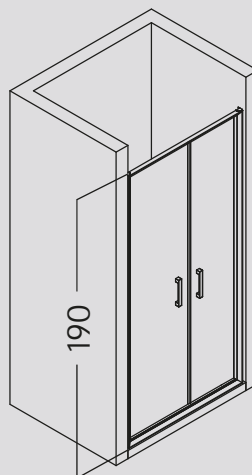

✉ info@izemexport.com

www.izemexport.com

HELIOS

Cabin With Pivot Door
(One Openable Panel)

Shower Enclosures

Alternative Dimensions (cm)

- 70 - 80
- 81 - 90
- 91 - 100

h: 190 cm

Glass Thickness
6 mm

POLPERRO

Cabin With Pivot Doors
(Two Openable Panels)

Shower Enclosures

Alternative Dimensions (cm)

- 110 - 120
- 121 - 130
- 131 - 140
- 141 - 150
- 151 - 160

h: 190 cm

Glass Thickness
6 mm

Alternative Dimensions (cm)

70 - 80
81 - 90
91 - 100

h: 190 cm

Glass Thickness
6 mm

MIALAS

Front Cabin On Shower Tray
(Two Fixed And One Openable Panel)

Shower Enclosures

Alternative Dimensions (cm)

- 110 - 120
- 121 - 130
- 131 - 140
- 141 - 150
- 151 - 160

h: 190 cm

Glass Thickness
6 mm

SPECIFICATIONS

- 4mm Toughened Glass
- Bright Profile Serie
 - Bright Adjusting Profile
 - Bright Wall Bar
 - Bright Glass Bar
 - Magnetised Bottom Glass Bar
 - Bright Rail Profile
- Plastic Bright Dot-style Holder
- Transparent Waterproofing Cord
- Glass Pressing Cord
- 4mm Sealed Cord
- Black Magnet
- Plastic Roller Set
- Assembling Screws
 - Stainless Profile Screw(3,5x32)
 - Self Tapping Screw (3,9x16)
 - Peg (7mm)
 - Bright Screw Cover