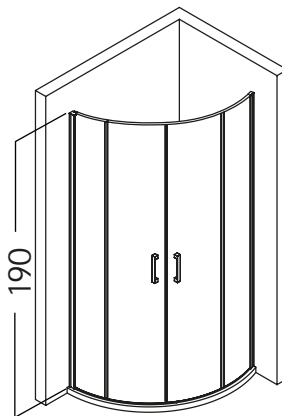

Shower Enclosures

Alternative Dimensions (cm)

- 70 - 80
- 81 - 90
- 91 - 100
- 101 - 110
- 111 - 120

h: 190 cm

Glass Thickness
6 mm
8 mm

Alternative Dimensions (cm)

- 70 - 80
- 81 - 90
- 91 - 100
- 101 - 110
- 111 - 120

✉ info@izemexport.com

www.izemexport.com

CHANDRA

Cabin On Oval Shower Tray
(two fixed and two sliding)

Shower Enclosures

Alternative Dimensions (cm)

- 70 x 70
- 80 x 80
- 90 x 90
- 100 x 100
- 110 x 110
- 120 x 120

h: 180 cm - 190 cm

Glass Thickness

- 5 mm
- 6 mm

ALYSA

Cabin On Asymmetric Shower Tray
(two fixed and two sliding panels)

Shower Enclosures

Alternative Dimensions (cm)

- 70 x 90
- 80 x 90
- 80 x 100
- 80 x 110
- 80 x 120
- 80 x 130
- 90 x 100
- 90 x 110
- 90 x 120
- 90 x 130

h: 180 cm - 190 cm

Glass Thickness
5 mm
6 mm

SIRUELA

Cabin With Corner Entrance
On Rectangular Shower Tray
(Two Fixed And Two Sliding Panels)

Alternative Dimensions (cm)

- 70 x 90
- 70 x 100
- 70 x 110
- 70 x 120
- 70 x 130
- 70 x 140
- 80 x 90
- 80 x 100
- 80 x 110
- 80 x 120
- 80 x 130
- 80 x 140