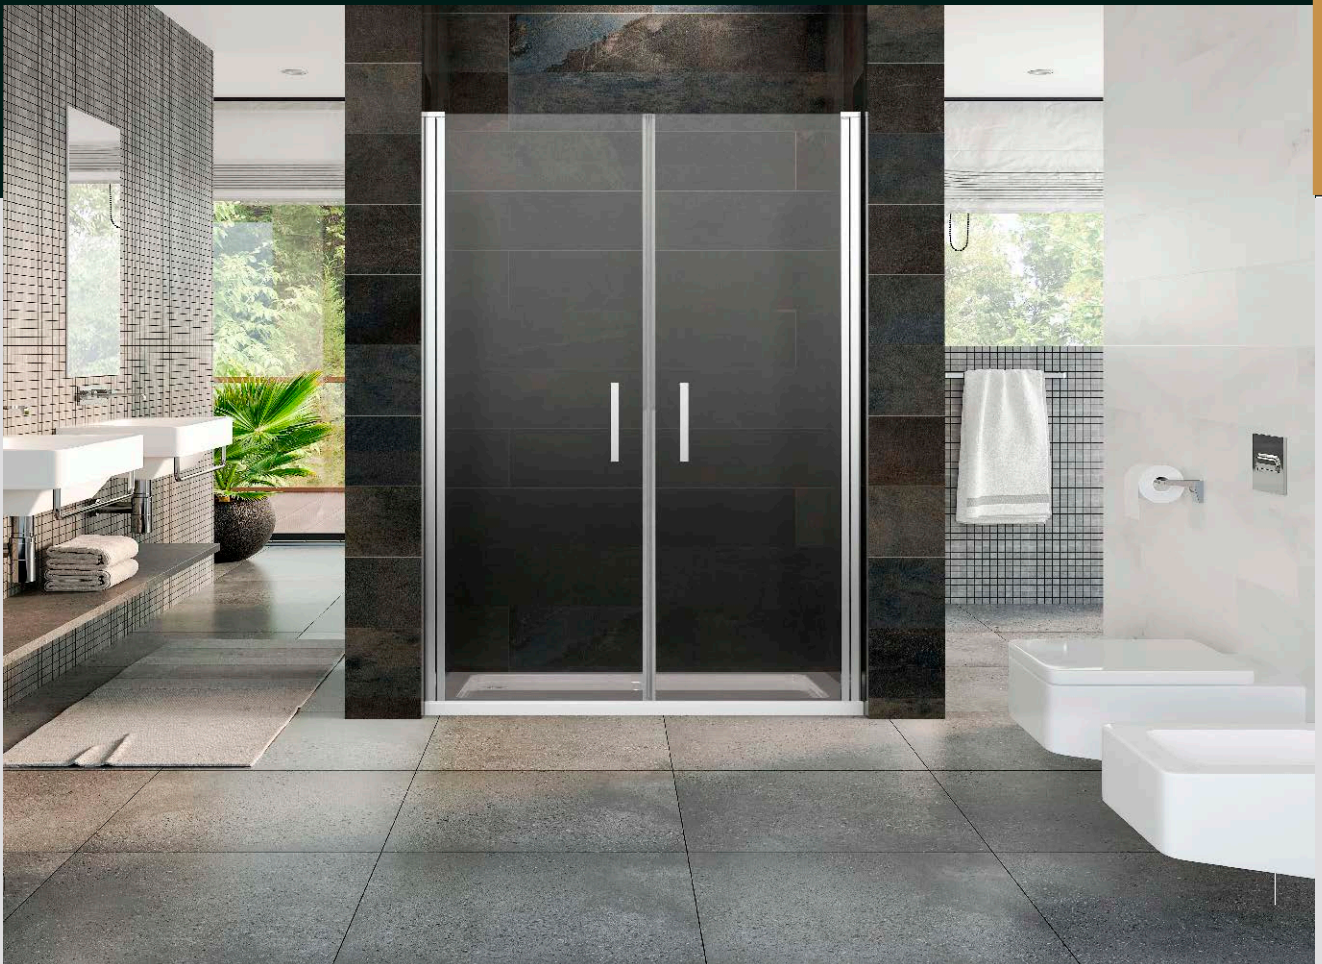

SPECIFICATIONS

- Toughened Glass (6mm)
- Bright Wall Upbar Profile
- Bright Adjusting Profile
- Bright Glass Upbar
- Chrome Coated Metal Long Hing
- Chrome Coated Metal Handler (30cm)
- Transparent Magnet
- Transparent Underside Waterproofing Cord
- Black Bristle Cord
- Plastic Right-Left Glass Holder Waterbowl
- Bright Right-Left Waterbowl End Plastic
- Bright Metal Stretcher Bar (Aluminium/Chrome)
- Assemble Screws
  - Stainless Profile Screw (3,5x32)
  - Self Tapping Screw (3,9x16)
  - Peg (7mm)
  - Bright Screw Cover

✉ info@izemexport.com

www.izemexport.com