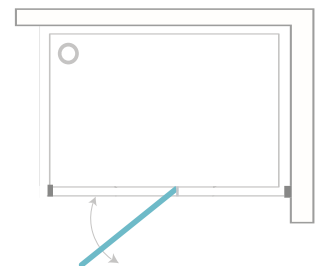

Alternative Dimensions (cm)

- 100 -110
- 111 -120
- 121 -130
- 131 -140
- 141 -150

h: 190 cm

Glass Thickness
6 mm