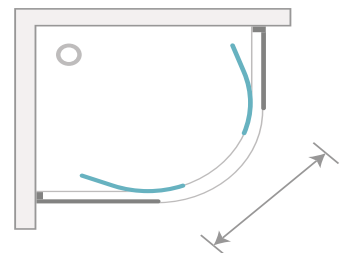

h: 180 cm - 190 cm

Glass Thickness
5 mm
6 mm

Shower Enclosures

Alternative Dimensions (cm)

Front	Side
140-150	70-80
151-160	81-90
161-170	91-100
171-180	101-110
181-190	111-120

h: 180 cm - 190 cm

Glass Thickness
5 mm
6 mm

SOLARINA

Cabin On Oval Bathtub
(Two Fixed And Two Sliding)

Alternative Dimensions (cm)

- 90 x 90
- 100 x 100
- 110 x 110
- 120 x 120
- 130 x 130
- 140 x 140
- 150 x 150

h: 160 cm

Glass Thickness
5 mm
6 mm

Shower Enclosures

Alternative Dimensions (cm)

- 80 x 120
- 90 x 110
- 90 x 120
- 90 x 130
- 100 x 160

h: 160 cm

Glass Thickness
5 mm
6 mm

MARAUSA

Front Cabin On Bathtub
(One Fixed And One Sliding)

Alternative Dimensions (cm)