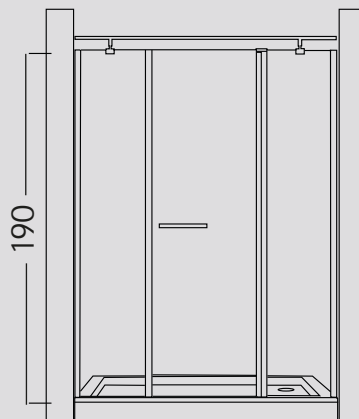

Glass Thickness
6 mm

POLPERRO

Cabin With Pivot Doors
(Two Openable Panels)

Shower Enclosures

Alternative Dimensions (cm)

- 110 - 120
- 121 - 130
- 131 - 140
- 141 - 150
- 151 - 160

h: 190 cm

Glass Thickness
6 mm

Alternative Dimensions (cm)

70 - 80
81 - 90
91 - 100

h: 190 cm

Glass Thickness
6 mm

MIALAS

Front Cabin On Shower Tray
(Two Fixed And One Openable Panel)

Shower Enclosures

Alternative Dimensions (cm)

- 110 - 120
- 121 - 130
- 131 - 140
- 141 - 150
- 151 - 160

h: 190 cm

Glass Thickness
6 mm

SPECIFICATIONS

- 4mm Toughened Glass
- Bright Profile Serie
 - Bright Adjusting Profile
 - Bright Wall Bar
 - Bright Glass Bar
 - Magnetised Bottom Glass Bar
 - Bright Rail Profile
- Plastic Bright Dot-style Holder
- Transparent Waterproofing Cord
- Glass Pressing Cord
- 4mm Sealed Cord
- Black Magnet
- Plastic Roller Set
- Assembling Screws
 - Stainless Profile Screw(3,5x32)
 - Self Tapping Screw (3,9x16)
 - Peg (7mm)
 - Bright Screw Cover