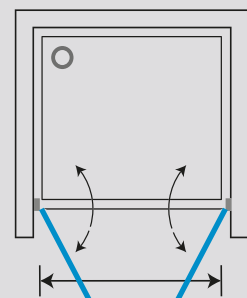

Glass Thickness
6 mm

POLPERRO

Cabin With Pivot Doors
(Two Openable Panels)

Shower Enclosures

Alternative Dimensions (cm)

- 110 - 120
- 121 - 130
- 131 - 140
- 141 - 150
- 151 - 160

h: 190 cm

Glass Thickness
6 mm

Alternative Dimensions (cm)

70 - 80
81 - 90
91 - 100

h: 190 cm

Glass Thickness
6 mm

MIALAS

Front Cabin On Shower Tray
(Two Fixed And One Openable Panel)

Shower Enclosures

Alternative Dimensions (cm)

- 110 - 120
- 121 - 130
- 131 - 140
- 141 - 150
- 151 - 160

h: 190 cm

Glass Thickness
6 mm

SPECIFICATIONS

- 4mm Toughened Glass
- Bright Profile Serie
 - Bright Adjusting Profile
 - Bright Wall Bar
 - Bright Glass Bar
 - Magnetised Bottom Glass Bar
 - Bright Rail Profile
- Plastic Bright Dot-style Holder
- Transparent Waterproofing Cord
- Glass Pressing Cord
- 4mm Sealed Cord
- Black Magnet
- Plastic Roller Set
- Assembling Screws
 - Stainless Profile Screw(3,5x32)
 - Self Tapping Screw (3,9x16)
 - Peg (7mm)
 - Bright Screw Cover