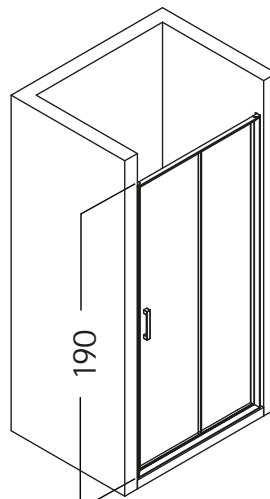

h: 180 cm - 190 cm

Glass Thickness
5 mm
6 mm

SIRUELA

Cabin With Corner Entrance
On Rectangular Shower Tray
(Two Fixed And Two Sliding Panels)

Alternative Dimensions (cm)

- 70 x 90
- 70 x 100
- 70 x 110
- 70 x 120
- 70 x 130
- 70 x 140
- 80 x 90
- 80 x 100
- 80 x 110
- 80 x 120
- 80 x 130
- 80 x 140

h: 180 cm - 190 cm

Glass Thickness
5 mm
6 mm

LADOEIRO

Cabin With Corner Entrance
On Rectangular Shower Tray
(Two Fixed And Two Sliding Panels)

Shower Enclosures

Alternative Dimensions (cm)

- 90 x 100
- 90 x 110
- 90 x 120
- 90 x 130
- 90 x 140
- 100 x 110
- 100 x 120
- 100 x 130

h: 180 cm - 190 cm

Glass Thickness
5 mm
6 mm

BELLSMYRE

Front Cabin On Shower Tray
(One Fixed And One Sliding)

Shower Enclosures

Alternative Dimensions (cm)

- 105 - 120
- 121 - 130
- 131 - 140
- 141 - 150
- 151 - 160

h: 180 cm - 190 cm

Glass Thickness
5 mm
6 mm

✉ info@izemexport.com

www.izemexport.com

LANCIANO

Front Cabin On Shower Tray
(Two Fixed And Two Sliding)

Shower Enclosures

Alternative Dimensions (cm)