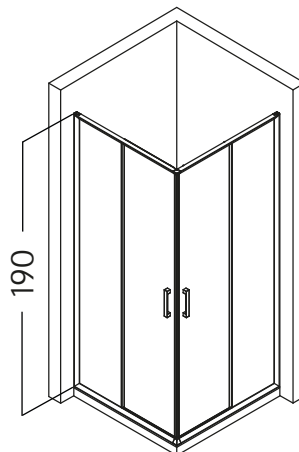

h: 180 cm - 190 cm

Glass Thickness

- 5 mm
- 6 mm

ALYSA

Cabin On Asymmetric Shower Tray
(two fixed and two sliding panels)

Shower Enclosures

Alternative Dimensions (cm)

- 70 x 90
- 80 x 90
- 80 x 100
- 80 x 110
- 80 x 120
- 80 x 130
- 90 x 100
- 90 x 110
- 90 x 120
- 90 x 130

h: 180 cm - 190 cm

Glass Thickness
5 mm
6 mm

SIRUELA

Cabin With Corner Entrance
On Rectangular Shower Tray
(Two Fixed And Two Sliding Panels)

Alternative Dimensions (cm)

- 70 x 90
- 70 x 100
- 70 x 110
- 70 x 120
- 70 x 130
- 70 x 140
- 80 x 90
- 80 x 100
- 80 x 110
- 80 x 120
- 80 x 130
- 80 x 140

h: 180 cm - 190 cm

Glass Thickness
5 mm
6 mm

LADOEIRO

Cabin With Corner Entrance
On Rectangular Shower Tray
(Two Fixed And Two Sliding Panels)

Shower Enclosures

Alternative Dimensions (cm)

- 90 x 100
- 90 x 110
- 90 x 120
- 90 x 130
- 90 x 140
- 100 x 110
- 100 x 120
- 100 x 130

h: 180 cm - 190 cm

Glass Thickness
5 mm
6 mm

BELLSMYRE

Front Cabin On Shower Tray
(One Fixed And One Sliding)

Shower Enclosures

Alternative Dimensions (cm)

- 105 - 120
- 121 - 130
- 131 - 140
- 141 - 150
- 151 - 160