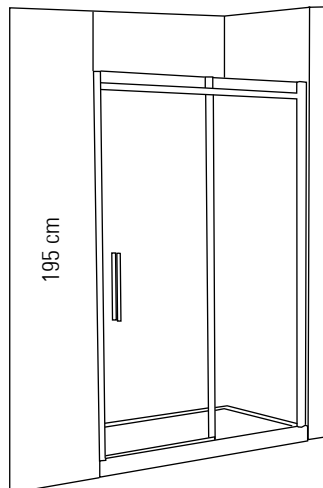

h: 180 cm - 190 cm

Glass Thickness
5 mm
6 mm

SIRUELA

Cabin With Corner Entrance
On Rectangular Shower Tray
(Two Fixed And Two Sliding Panels)

Alternative Dimensions (cm)

- 70 x 90
- 70 x 100
- 70 x 110
- 70 x 120
- 70 x 130
- 70 x 140
- 80 x 90
- 80 x 100
- 80 x 110
- 80 x 120
- 80 x 130
- 80 x 140

✉ info@izemexport.com

www.izemexport.com

SELENE

Front + Side Cabin On Rectangular Shower Tray
(Two Fixed, One Sliding Panels)

Shower Enclosures

Alternative Dimensions (cm)

- 80 x 100
- 80 x 110
- 80 x 120
- 80 x 130
- 80 x 140
- 80 x 150
- 90 x 100
- 90 x 110
- 90 x 120
- 90 x 130
- 90 x 140
- 90 x 150
- 100 x 110

h: 195 cm

Glass Thickness
6 mm

ALASSIO

Front Cabin On Shower Tray
(One Fixed, One Sliding Panels)

Shower Enclosures

Alternative Dimensions (cm)

110 - 120
121 - 130
131 - 140

h: 195 cm

Glass Thickness
6 mm

Alternative Dimensions (cm)

- 140 - 150
- 151 - 160
- 161 - 170
- 171 - 180
- 181 - 190

h: 195 cm

Glass Thickness
6 mm

SPECIFICATIONS

- Toughened Glass (6mm)
- Chemical Bright Profile Serie
 - Bright Chrome Wall Upbar Profile
 - Bright Chrome Upbar Profile
- Bright Coated Brass Hinge Openable 180 Degree From Glass To Glass
- Chrome Coated Metal Handle
- Triangle Underside Lath Profile
- Plastic Waterbowl Straight Connector
- Stretch Bar (Aluminium/brass)
- Transparent Underside Waterproofing Cord
- Transparent Magnet
- Transparent H Cord
- Assemble Screws
 - Stainless Profile Screw (3,5x32)
 - Self Tapping Screw (3,9x16)
 - Peg (7mm)
 - Bright Screw Cover