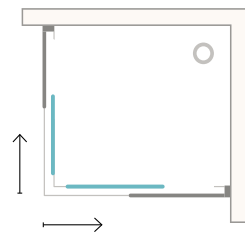

Shower Enclosures

Alternative Dimensions (cm)

90 x 90
h: 210 cm