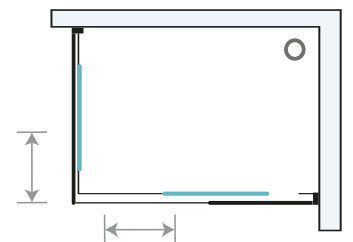

h: 180 cm - 190 cm

Glass Thickness
5 mm
6 mm

BRIELLA

Cabin With Corner Entrance
On Square Shower Tray
(Two Fixed And Two Sliding Panels)

Alternative Dimensions (cm)

- 70 x 70
- 80 x 80
- 90 x 90
- 100 x 100

h: 180 cm - 190 cm

Glass Thickness
5 mm
6 mm

SIRUELA

Cabin With Corner Entrance
On Rectangular Shower Tray
(Two Fixed And Two Sliding Panels)

Alternative Dimensions (cm)

- 70 x 90
- 70 x 100
- 70 x 110
- 70 x 120
- 70 x 130
- 70 x 140
- 80 x 90
- 80 x 100
- 80 x 110
- 80 x 120
- 80 x 130
- 80 x 140

h: 180 cm - 190 cm

Glass Thickness
5 mm
6 mm

LADOEIRO

Cabin With Corner Entrance
On Rectangular Shower Tray
(Two Fixed And Two Sliding Panels)

Shower Enclosures

Alternative Dimensions (cm)

- 90 x 100
- 90 x 110
- 90 x 120
- 90 x 130
- 90 x 140
- 100 x 110
- 100 x 120
- 100 x 130