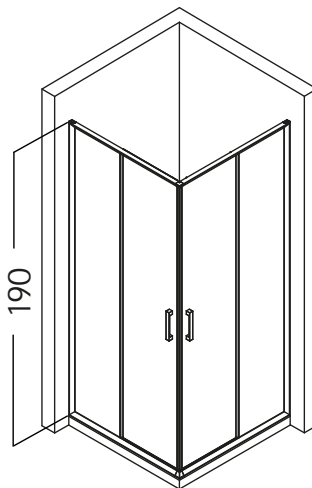

h: 180 cm - 190 cm

Glass Thickness

- 5 mm
- 6 mm

ALYSA

Cabin On Asymmetric Shower Tray
(two fixed and two sliding panels)

Shower Enclosures

Alternative Dimensions (cm)

- 70 x 90
- 80 x 90
- 80 x 100
- 80 x 110
- 80 x 120
- 80 x 130
- 90 x 100
- 90 x 110
- 90 x 120
- 90 x 130

h: 180 cm - 190 cm

Glass Thickness
5 mm
6 mm

BRIELLA

Cabin With Corner Entrance
On Square Shower Tray
(Two Fixed And Two Sliding Panels)

Alternative Dimensions (cm)

- 70 x 70
- 80 x 80
- 90 x 90
- 100 x 100

h: 180 cm - 190 cm

Glass Thickness
5 mm
6 mm

SIRUELA

Cabin With Corner Entrance
On Rectangular Shower Tray
(Two Fixed And Two Sliding Panels)

Alternative Dimensions (cm)

- 70 x 90
- 70 x 100
- 70 x 110
- 70 x 120
- 70 x 130
- 70 x 140
- 80 x 90
- 80 x 100
- 80 x 110
- 80 x 120
- 80 x 130
- 80 x 140

h: 180 cm - 190 cm

Glass Thickness
5 mm
6 mm

LADOEIRO

Cabin With Corner Entrance
On Rectangular Shower Tray
(Two Fixed And Two Sliding Panels)

Shower Enclosures

Alternative Dimensions (cm)

- 90 x 100
- 90 x 110
- 90 x 120
- 90 x 130
- 90 x 140
- 100 x 110
- 100 x 120
- 100 x 130