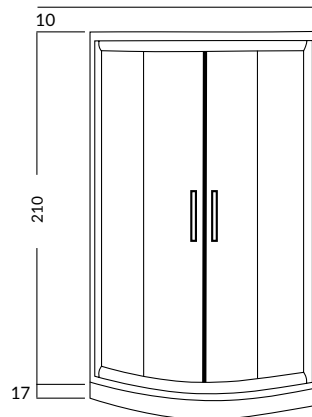

h: 180 cm - 190 cm

Glass Thickness
5 mm
6 mm

BRIELLA

Cabin With Corner Entrance
On Square Shower Tray
(Two Fixed And Two Sliding Panels)

Alternative Dimensions (cm)

- 70 x 70
- 80 x 80
- 90 x 90
- 100 x 100

Alternative Dimensions (cm)

- 80 x 80
- 90 x 90
- 100 x 100

h: 190 cm

Glass Thickness
6 mm

SPECIFICATIONS

- Toughened Glass (6mm)
- Chrome Coated Brass Blade
- Chemical Bright Profile Serie
 - Wall Fixing Upbar
 - Glass Fixing Upbar
- Chrome Coated Brass Handle (45cm)
- Chrome Coated Brass Hinge
- Transparent Untearable Magnet
- Gold Waterproofing Cord
- Waterproofing Underside Cord
- Chrome Coated Brass Stopper
- Stainless Metal Stretcher Bar (Aluminium/Chrome)
- Assemble Screws
 - Stainless Profile Screw (3,5x32)
 - Stainless Stop Screw (3,5x13)
 - Stainless Self Tapping Profile Screw (3,9x16)
 - 7mm Peg
 - Bright Screw Cover

✉ info@izemexport.com

www.izemexport.com

PANDIA

Shower Enclosures

Alternative Dimensions (cm)

100 - 100 cm
h: 210 cm

ARTEMIS

Shower Enclosures

Alternative Dimensions (cm)

- 100 x 110
- 100 x 120
- 100 x 130
- h: 210 cm

LATMOS

Shower Enclosures

Alternative Dimensions (cm)

- 90 x 100
- 90 x 110
- 90 x 120
- 90 x 130

h: 210 cm

DIANA