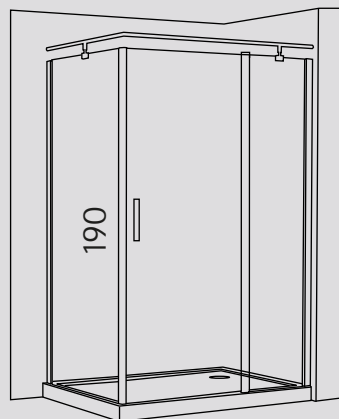

✉ info@izemexport.com

www.izemexport.com

HELIOS

Cabin With Pivot Door
(One Openable Panel)

Shower Enclosures

Alternative Dimensions (cm)

- 70 - 80
- 81 - 90
- 91 - 100

h: 190 cm

Glass Thickness
6 mm

POLPERRO

Cabin With Pivot Doors
(Two Openable Panels)

Shower Enclosures

Alternative Dimensions (cm)

- 110 - 120
- 121 - 130
- 131 - 140
- 141 - 150
- 151 - 160

h: 190 cm

Glass Thickness
6 mm

Alternative Dimensions (cm)

70 - 80
81 - 90
91 - 100

h: 190 cm

Glass Thickness
6 mm

MIALAS

Front Cabin On Shower Tray
(Two Fixed And One Openable Panel)

Shower Enclosures

Alternative Dimensions (cm)

- 110 - 120
- 121 - 130
- 131 - 140
- 141 - 150
- 151 - 160

h: 190 cm

Glass Thickness
6 mm

SPECIFICATIONS

- 4mm Toughened Glass
- Bright Profile Serie
 - Bright Adjusting Profile
 - Bright Wall Bar
 - Bright Glass Bar
 - Magnetised Bottom Glass Bar
 - Bright Rail Profile
- Plastic Bright Dot-style Holder
- Transparent Waterproofing Cord
- Glass Pressing Cord
- 4mm Sealed Cord
- Black Magnet
- Plastic Roller Set
- Assembling Screws
 - Stainless Profile Screw(3,5x32)
 - Self Tapping Screw (3,9x16)
 - Peg (7mm)
 - Bright Screw Cover