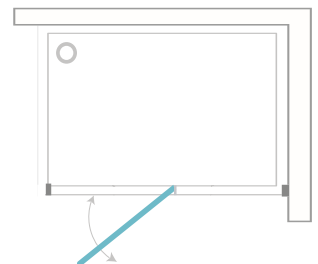

✉ info@izemexport.com

www.izemexport.com

Corner Entrance Cabin With Butt Hinge On Shower Tray
(Two Fixed And Two Openable)

Shower Enclosures

Alternative Dimensions (cm)

80 x 80
90 x 90
100 x 100

h: 190 cm

Glass Thickness
6 mm

ESTRADO

Cabin With Butt Hinge On Shower Tray
(Two Fixed And Two Openable)

Shower Enclosures

Alternative Dimensions (cm)

- 130 - 140
- 141 - 150
- 151 - 160
- 161 - 170

h: 190 cm

Glass Thickness
6 mm

Shower Enclosures

Alternative Dimensions (cm)

- 80 x 80
- 90 x 90
- 100 x 100

h: 190 cm

Glass Thickness
6 mm

SPECIFICATIONS

- Toughened Glass (6mm)
- Chrome Coated Brass Blade
- Chemical Bright Profile Serie
 - Wall Fixing Upbar
 - Glass Fixing Upbar
- Chrome Coated Brass Handle (45cm)
- Chrome Coated Brass Hinge
- Transparent Untearable Magnet
- Gold Waterproofing Cord
- Waterproofing Underside Cord
- Chrome Coated Brass Stopper
- Stainless Metal Stretcher Bar (Aluminium/Chrome)
- Assemble Screws
 - Stainless Profile Screw (3,5x32)
 - Stainless Stop Screw (3,5x13)
 - Stainless Self Tapping Profile Screw (3,9x16)
 - 7mm Peg
 - Bright Screw Cover