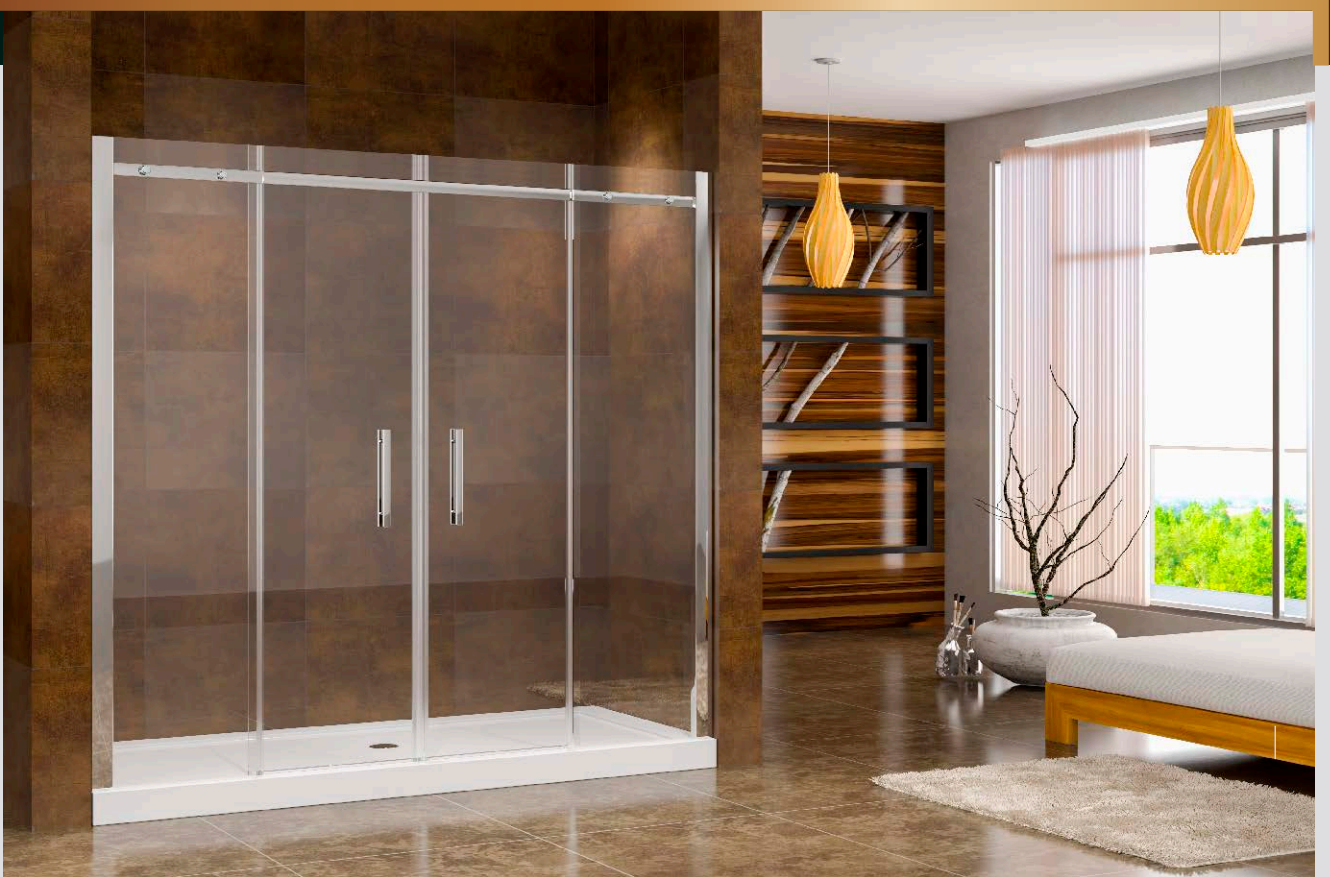

Front	Side
140-150	70-80
151-160	81-90
161-170	91-100
171-180	101-110
181-190	111-120

h: 160 cm

Glass Thickness
5 mm
6 mm

SPECIFICATIONS

- 6mm Toughened Glass
- Bright Profile Serie
 - Wall Upbar Profile
 - Glass Upbar Profile
- Bright Rail Profile
- Bright Chrome Coated Metal Rail Lath
- Bright Chrome Magnetic Wall Bar Profile
- Bright Chrome Coated Metal Corner Skid
- Chrome Coated Brass Right And Left Lath
- Chrome Coated Brass Right And Left Water Bowl Holder
- Transparent Plastic Stopper
- Underside Waterproofing Cord
- Chrome Coated 16cm Metal Handle
- Bright Chrome Coated Of The Wall Metal Roller
- Bright Chrome Coated Stable Metal Glass Holder
- Bright Chrome Coated Metal Underside Guide
- Bright Chrome Coated Metal Side Panel Big Connector Apparate
- Bright Chrome Coated Metal Lath Roller
- Bright Chrome Coated Metal Stabilizer For Rail And Wall
- Plastic Of Bright Chrome Coated Corner Return
- Transparent Magnet
- Transparent Waterproofing Cord
- Stretcher Bar (Chrome/aluminium)
- Assemble Scerws
 - Self Tapping Profile Screw (3,5x32)
 - Stainless Stop Screw (3,5x13)
 - Stainless Profile Screw (3,9x16)
 - Peg (7mm)
 - Bright Screw Cover

✉ info@izemexport.com

www.izemexport.com

SELENE

Front + Side Cabin On Rectangular Shower Tray
(Two Fixed, One Sliding Panels)

Shower Enclosures

Alternative Dimensions (cm)

- 80 x 100
- 80 x 110
- 80 x 120
- 80 x 130
- 80 x 140
- 80 x 150
- 90 x 100
- 90 x 110
- 90 x 120
- 90 x 130
- 90 x 140
- 90 x 150
- 100 x 110