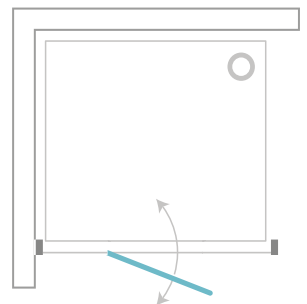

✉ info@izemexport.com

www.izemexport.com

Corner Entrance Cabin On Pentagon Shower Tray
(Two Fixed And One Openable)

Alternative Dimensions (cm)

90 x 90
100 x 100

h: 190 cm

Glass Thickness
6 mm

CALLIANO

Cabin On Square Shower Tray
(Two Fixed And One Openable Panels)

Shower Enclosures

Alternative Dimensions (cm)

90 x 90
100 x 100

h: 190 cm

Glass Thickness
6 mm

MESSINA

Cabin On Rectangular Shower Tray
(Two Fixed And One Openable)