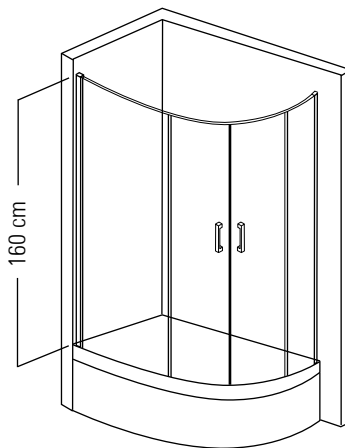

h: 180 cm - 190 cm

Glass Thickness
5 mm
6 mm

SIRUELA

Cabin With Corner Entrance
On Rectangular Shower Tray
(Two Fixed And Two Sliding Panels)

Alternative Dimensions (cm)

- 70 x 90
- 70 x 100
- 70 x 110
- 70 x 120
- 70 x 130
- 70 x 140
- 80 x 90
- 80 x 100
- 80 x 110
- 80 x 120
- 80 x 130
- 80 x 140

h: 180 cm - 190 cm

Glass Thickness
5 mm
6 mm

Shower Enclosures

Alternative Dimensions (cm)

Front	Side
140-150	70-80
151-160	81-90
161-170	91-100
171-180	101-110
181-190	111-120

h: 180 cm - 190 cm

Glass Thickness
5 mm
6 mm

SOLARINA

Cabin On Oval Bathtub
(Two Fixed And Two Sliding)

Alternative Dimensions (cm)

- 90 x 90
- 100 x 100
- 110 x 110
- 120 x 120
- 130 x 130
- 140 x 140
- 150 x 150

h: 160 cm

Glass Thickness
5 mm
6 mm

Shower Enclosures

Alternative Dimensions (cm)

- 80 x 120
- 90 x 110
- 90 x 120
- 90 x 130
- 100 x 160

h: 160 cm

Glass Thickness
5 mm
6 mm

MARAUSA

Front Cabin On Bathtub
(One Fixed And One Sliding)

Alternative Dimensions (cm)