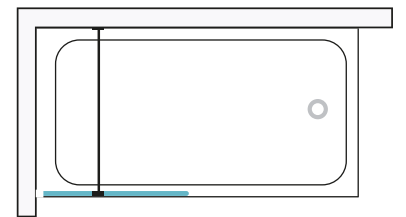

- 110 - 120
- 121 - 130
- 131 - 140
- 141 - 150
- 151 - 160

h: 190 cm

Glass Thickness
6 mm

SPECIFICATIONS

- 4mm Toughened Glass
- Bright Profile Serie
 - Bright Adjusting Profile
 - Bright Wall Bar
 - Bright Glass Bar
 - Magnetised Bottom Glass Bar
 - Bright Rail Profile
- Plastic Bright Dot-style Holder
- Transparent Waterproofing Cord
- Glass Pressing Cord
- 4mm Sealed Cord
- Black Magnet
- Plastic Roller Set
- Assembling Screws
 - Stainless Profile Screw(3,5x32)
 - Self Tapping Screw (3,9x16)
 - Peg (7mm)
 - Bright Screw Cover

FOLDING CABIN

FOLDING CABIN

Shower Enclosures

Alternative Dimensions (cm)

- 60 - 70
- 71 - 80
- 81 - 90
- 91 - 100
- 101 - 110

h: 190 cm

Glass Thickness
4 mm

SPECIFICATIONS

- Toughened Glass (6mm-8mm)
- Chemical Bright Profile Serie
 - Glass Upbar
 - Wall Upbar
- Walk-In Underside Profile (Chrome/plastic)
- Walk-In Underside Cord (Chrome/aluminium)
- Metal Chrome Stretcher Stick
- Assemble Screws
 - Stainless Profile Screw (3,5x32)
 - Self Tapping Screw (3,9x16)
 - Peg (7mm)
 - Bright Screw Cover

Shower Enclosures

Alternative Dimensions (cm)

- 70 - 80
- 81 - 90
- 91 - 100
- 101 - 110
- 111 - 120

h: 190 cm

Glass Thickness
6 mm
8 mm

Alternative Dimensions (cm)

- 70 - 80
- 81 - 90
- 91 - 100
- 101 - 110
- 111 - 120