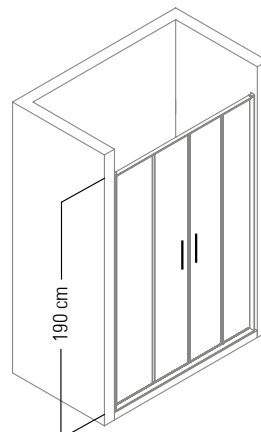

h: 180 cm - 190 cm

Glass Thickness
5 mm
6 mm

SIRUELA

Cabin With Corner Entrance
On Rectangular Shower Tray
(Two Fixed And Two Sliding Panels)

Alternative Dimensions (cm)

- 70 x 90
- 70 x 100
- 70 x 110
- 70 x 120
- 70 x 130
- 70 x 140
- 80 x 90
- 80 x 100
- 80 x 110
- 80 x 120
- 80 x 130
- 80 x 140

h: 180 cm - 190 cm

Glass Thickness
5 mm
6 mm

LADOEIRO

Cabin With Corner Entrance
On Rectangular Shower Tray
(Two Fixed And Two Sliding Panels)

Shower Enclosures

Alternative Dimensions (cm)

- 90 x 100
- 90 x 110
- 90 x 120
- 90 x 130
- 90 x 140
- 100 x 110
- 100 x 120
- 100 x 130

h: 180 cm - 190 cm

Glass Thickness
5 mm
6 mm

✉ info@izemexport.com

www.izemexport.com

LANCIANO

Front Cabin On Shower Tray
(Two Fixed And Two Sliding)

Shower Enclosures

Alternative Dimensions (cm)

- 140 - 150
- 151 - 160
- 161 - 170
- 171 - 180
- 181 - 190

h: 180 cm - 190 cm

Glass Thickness
5 mm
6 mm

Alternative Dimensions (cm)

Front	Side
105-120	70-80
121-130	81-90
131-140	91-100
141-150	101-110
151-160	111-120