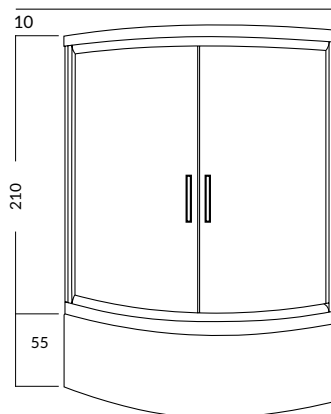

h: 180 cm - 190 cm

Glass Thickness
5 mm
6 mm

BRIELLA

Cabin With Corner Entrance
On Square Shower Tray
(Two Fixed And Two Sliding Panels)

Alternative Dimensions (cm)

- 70 x 70
- 80 x 80
- 90 x 90
- 100 x 100

h: 180 cm - 190 cm

Glass Thickness
5 mm
6 mm

SIRUELA

Cabin With Corner Entrance
On Rectangular Shower Tray
(Two Fixed And Two Sliding Panels)

Alternative Dimensions (cm)

- 70 x 90
- 70 x 100
- 70 x 110
- 70 x 120
- 70 x 130
- 70 x 140
- 80 x 90
- 80 x 100
- 80 x 110
- 80 x 120
- 80 x 130
- 80 x 140

*Optional Hydromassage Systems.

LETON

Shower Enclosures

Alternative Dimensions (cm)

120 x 120
130 x 130
h: 210 cm

APOLLON

Shower Enclosures

Alternative Dimensions (cm)

✉ info@izemexport.com

www.izemexport.com

ZEUS

ZEUS 90

Alternative Dimensions (cm)

90 x 90

h: 220 cm

ZEUS 100