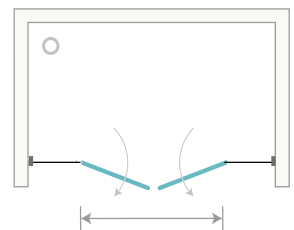

Glass Thickness
6 mm

Alternative Dimensions (cm)

- 140 - 150
- 151 - 160
- 161 - 170
- 171 - 180
- 181 - 190

h: 195 cm

Glass Thickness
6 mm

SPECIFICATIONS

- Toughened Glass (6mm)
- Chemical Bright Profile Serie
 - Bright Chrome Wall Upbar Profile
 - Bright Chrome Upbar Profile
- Bright Coated Brass Hinge Openable 180 Degree From Glass To Glass
- Chrome Coated Metal Handle
- Triangle Underside Lath Profile
- Plastic Waterbowl Straight Connector
- Stretch Bar (Aluminium/brass)
- Transparent Underside Waterproofing Cord
- Transparent Magnet
- Transparent H Cord
- Assemble Screws
 - Stainless Profile Screw (3,5x32)
 - Self Tapping Screw (3,9x16)
 - Peg (7mm)
 - Bright Screw Cover

✉ info@izemexport.com

www.izemexport.com

Corner Entrance Cabin With Butt Hinge On Shower Tray
(Two Fixed And Two Openable)

Shower Enclosures

Alternative Dimensions (cm)

80 x 80
90 x 90
100 x 100

h: 190 cm

Glass Thickness
6 mm

ESTRADO

Cabin With Butt Hinge On Shower Tray
(Two Fixed And Two Openable)

Shower Enclosures

Alternative Dimensions (cm)

- 130 - 140
- 141 - 150
- 151 - 160
- 161 - 170

h: 190 cm

Glass Thickness
6 mm

Shower Enclosures

Alternative Dimensions (cm)

- 80 x 80
- 90 x 90
- 100 x 100

h: 190 cm

Glass Thickness
6 mm

SPECIFICATIONS

- Toughened Glass (6mm)
- Chrome Coated Brass Blade
- Chemical Bright Profile Serie
 - Wall Fixing Upbar
 - Glass Fixing Upbar
- Chrome Coated Brass Handle (45cm)
- Chrome Coated Brass Hinge
- Transparent Untearable Magnet
- Gold Waterproofing Cord
- Waterproofing Underside Cord
- Chrome Coated Brass Stopper
- Stainless Metal Stretcher Bar (Aluminium/Chrome)
- Assemble Screws
 - Stainless Profile Screw (3,5x32)
 - Stainless Stop Screw (3,5x13)
 - Stainless Self Tapping Profile Screw (3,9x16)
 - 7mm Peg
 - Bright Screw Cover