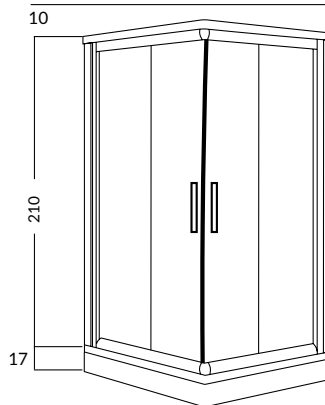

Shower Enclosures

Alternative Dimensions (cm)

100 x 100
h: 210 cm