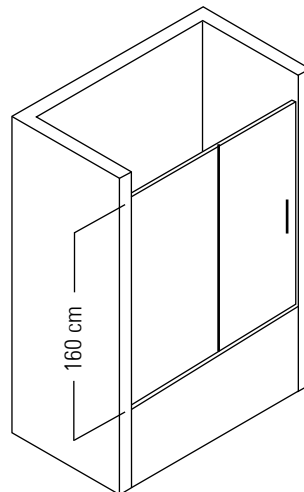

Shower Enclosures