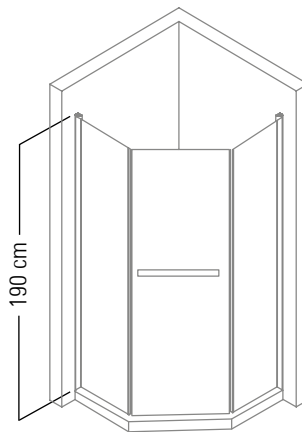

h: 180 cm - 190 cm

Glass Thickness
5 mm
6 mm

SIRUELA

Cabin With Corner Entrance
On Rectangular Shower Tray
(Two Fixed And Two Sliding Panels)

Alternative Dimensions (cm)

- 70 x 90
- 70 x 100
- 70 x 110
- 70 x 120
- 70 x 130
- 70 x 140
- 80 x 90
- 80 x 100
- 80 x 110
- 80 x 120
- 80 x 130
- 80 x 140

Alternative Dimensions (cm)

- 80 x 80
- 90 x 90
- 100 x 100

h: 190 cm

Glass Thickness
6 mm

SPECIFICATIONS

- Toughened Glass (6mm)
- Chrome Coated Brass Blade
- Chemical Bright Profile Serie
 - Wall Fixing Upbar
 - Glass Fixing Upbar
- Chrome Coated Brass Handle (45cm)
- Chrome Coated Brass Hinge
- Transparent Untearable Magnet
- Gold Waterproofing Cord
- Waterproofing Underside Cord
- Chrome Coated Brass Stopper
- Stainless Metal Stretcher Bar (Aluminium/Chrome)
- Assemble Screws
 - Stainless Profile Screw (3,5x32)
 - Stainless Stop Screw (3,5x13)
 - Stainless Self Tapping Profile Screw (3,9x16)
 - 7mm Peg
 - Bright Screw Cover

✉ info@izemexport.com

www.izemexport.com

Corner Entrance Cabin On Pentagon Shower Tray
(Two Fixed And One Openable)

Alternative Dimensions (cm)

90 x 90
100 x 100

h: 190 cm

Glass Thickness
6 mm

CALLIANO

Cabin On Square Shower Tray
(Two Fixed And One Openable Panels)

Shower Enclosures

Alternative Dimensions (cm)

90 x 90
100 x 100

h: 190 cm

Glass Thickness
6 mm

MESSINA

Cabin On Rectangular Shower Tray
(Two Fixed And One Openable)