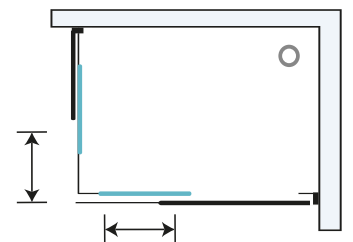

h: 180 cm - 190 cm

Glass Thickness
5 mm
6 mm

SIRUELA

Cabin With Corner Entrance
On Rectangular Shower Tray
(Two Fixed And Two Sliding Panels)

Alternative Dimensions (cm)

- 70 x 90
- 70 x 100
- 70 x 110
- 70 x 120
- 70 x 130
- 70 x 140
- 80 x 90
- 80 x 100
- 80 x 110
- 80 x 120
- 80 x 130
- 80 x 140

h: 180 cm - 190 cm

Glass Thickness
5 mm
6 mm

LADOEIRO

Cabin With Corner Entrance
On Rectangular Shower Tray
(Two Fixed And Two Sliding Panels)

Shower Enclosures

Alternative Dimensions (cm)

- 90 x 100
- 90 x 110
- 90 x 120
- 90 x 130
- 90 x 140
- 100 x 110
- 100 x 120
- 100 x 130

h: 180 cm - 190 cm

Glass Thickness
5 mm
6 mm

BELLSMYRE

Front Cabin On Shower Tray
(One Fixed And One Sliding)

Shower Enclosures

Alternative Dimensions (cm)

- 105 - 120
- 121 - 130
- 131 - 140
- 141 - 150
- 151 - 160