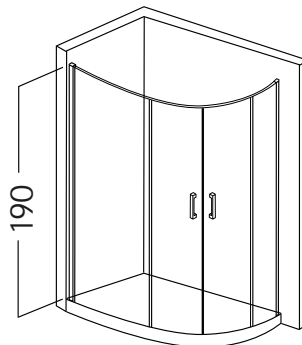

✉ info@izemexport.com

www.izemexport.com

CHANDRA

Cabin On Oval Shower Tray
(two fixed and two sliding)

Shower Enclosures

Alternative Dimensions (cm)

- 70 x 70
- 80 x 80
- 90 x 90
- 100 x 100
- 110 x 110
- 120 x 120

h: 180 cm - 190 cm

Glass Thickness

- 5 mm
- 6 mm

ALYSA

Cabin On Asymmetric Shower Tray
(two fixed and two sliding panels)

Shower Enclosures

Alternative Dimensions (cm)

- 70 x 90
- 80 x 90
- 80 x 100
- 80 x 110
- 80 x 120
- 80 x 130
- 90 x 100
- 90 x 110
- 90 x 120
- 90 x 130

h: 180 cm - 190 cm

Glass Thickness
5 mm
6 mm

BRIELLA

Cabin With Corner Entrance
On Square Shower Tray
(Two Fixed And Two Sliding Panels)

Alternative Dimensions (cm)

- 70 x 70
- 80 x 80
- 90 x 90
- 100 x 100

h: 180 cm - 190 cm

Glass Thickness
5 mm
6 mm

SIRUELA

Cabin With Corner Entrance
On Rectangular Shower Tray
(Two Fixed And Two Sliding Panels)

Alternative Dimensions (cm)

- 70 x 90
- 70 x 100
- 70 x 110
- 70 x 120
- 70 x 130
- 70 x 140
- 80 x 90
- 80 x 100
- 80 x 110
- 80 x 120
- 80 x 130
- 80 x 140