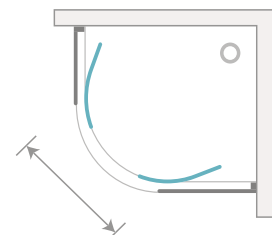

*Optional Hydromassage Systems.

LETON

Shower Enclosures

Alternative Dimensions (cm)

120 x 120
130 x 130
h: 210 cm

APOLLON

Shower Enclosures

Alternative Dimensions (cm)