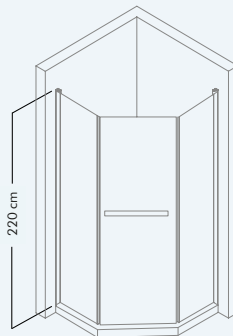

h: 180 cm - 190 cm

Glass Thickness
5 mm
6 mm

BRIELLA

Cabin With Corner Entrance
On Square Shower Tray
(Two Fixed And Two Sliding Panels)

Alternative Dimensions (cm)

- 70 x 70
- 80 x 80
- 90 x 90
- 100 x 100

h: 180 cm - 190 cm

Glass Thickness
5 mm
6 mm

SIRUELA

Cabin With Corner Entrance
On Rectangular Shower Tray
(Two Fixed And Two Sliding Panels)

Alternative Dimensions (cm)

- 70 x 90
- 70 x 100
- 70 x 110
- 70 x 120
- 70 x 130
- 70 x 140
- 80 x 90
- 80 x 100
- 80 x 110
- 80 x 120
- 80 x 130
- 80 x 140

✉ info@izemexport.com

www.izemexport.com

ZEUS

ZEUS 90

Alternative Dimensions (cm)

90 x 90

h: 220 cm

ZEUS 100

Shower Enclosures

Alternative Dimensions (cm)

100 x 100

h: 220 cm

ORION SPECIFICATIONS

- Acrylic body + ceiling + wall
- 6 mm tempered glass cabin
- Chromium-plated brass cabin connectors
- Shampoo shelf
- Special 4-way-mixer
- 10-piece - Chromium-plated-brass shock jets
- Top shower
- 3-function hand shower and shower column
- Seat and Shower siphon
- Steam fan unit
- Top light
- Fan
- Radio + memory