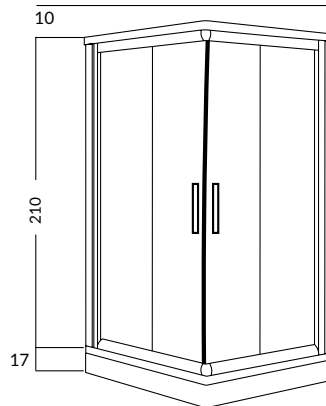

Shower Enclosures

Alternative Dimensions (cm)

90 x 90
h: 210 cm