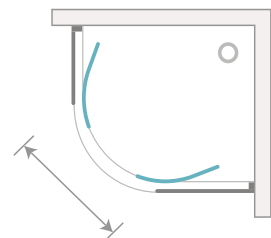

Shower Enclosures

Alternative Dimensions (cm)

100 x 100
h: 210 cm

BENDIS

Shower Enclosures

Alternative Dimensions (cm)

90 x 90

h: 210 cm

*Optional Hydromassage Systems.

LETON

Shower Enclosures

Alternative Dimensions (cm)

120 x 120
130 x 130
h: 210 cm

APOLLON

Shower Enclosures

Alternative Dimensions (cm)