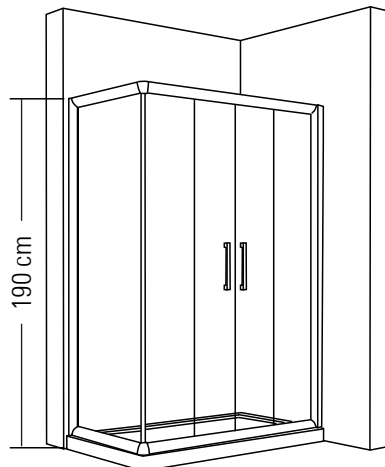

h: 180 cm - 190 cm

Glass Thickness
5 mm
6 mm

SIRUELA

Cabin With Corner Entrance
On Rectangular Shower Tray
(Two Fixed And Two Sliding Panels)

Alternative Dimensions (cm)

- 70 x 90
- 70 x 100
- 70 x 110
- 70 x 120
- 70 x 130
- 70 x 140
- 80 x 90
- 80 x 100
- 80 x 110
- 80 x 120
- 80 x 130
- 80 x 140

h: 180 cm - 190 cm

Glass Thickness
5 mm
6 mm

LADOEIRO

Cabin With Corner Entrance
On Rectangular Shower Tray
(Two Fixed And Two Sliding Panels)

Shower Enclosures

Alternative Dimensions (cm)

- 90 x 100
- 90 x 110
- 90 x 120
- 90 x 130
- 90 x 140
- 100 x 110
- 100 x 120
- 100 x 130

h: 180 cm - 190 cm

Glass Thickness
5 mm
6 mm

Shower Enclosures

Alternative Dimensions (cm)

Front	Side
140-150	70-80
151-160	81-90
161-170	91-100
171-180	101-110
181-190	111-120

h: 180 cm - 190 cm

Glass Thickness
5 mm
6 mm

SOLARINA

Cabin On Oval Bathtub
(Two Fixed And Two Sliding)

Alternative Dimensions (cm)

- 90 x 90
- 100 x 100
- 110 x 110
- 120 x 120
- 130 x 130
- 140 x 140
- 150 x 150

h: 160 cm

Glass Thickness
5 mm
6 mm

Shower Enclosures