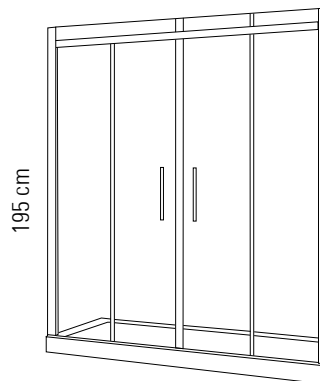

h: 180 cm - 190 cm

Glass Thickness
5 mm
6 mm

SIRUELA

Cabin With Corner Entrance
On Rectangular Shower Tray
(Two Fixed And Two Sliding Panels)

Alternative Dimensions (cm)

- 70 x 90
- 70 x 100
- 70 x 110
- 70 x 120
- 70 x 130
- 70 x 140
- 80 x 90
- 80 x 100
- 80 x 110
- 80 x 120
- 80 x 130
- 80 x 140

h: 195 cm

Glass Thickness
6 mm

ALASSIO

Front Cabin On Shower Tray
(One Fixed, One Sliding Panels)

Shower Enclosures

Alternative Dimensions (cm)

110 - 120
121 - 130
131 - 140

h: 195 cm

Glass Thickness
6 mm

Alternative Dimensions (cm)

- 140 - 150
- 151 - 160
- 161 - 170
- 171 - 180
- 181 - 190

h: 195 cm

Glass Thickness
6 mm

SPECIFICATIONS

- Toughened Glass (6mm)
- Chemical Bright Profile Serie
 - Bright Chrome Wall Upbar Profile
 - Bright Chrome Upbar Profile
- Bright Coated Brass Hinge Openable 180 Degree From Glass To Glass
- Chrome Coated Metal Handle
- Triangle Underside Lath Profile
- Plastic Waterbowl Straight Connector
- Stretch Bar (Aluminium/brass)
- Transparent Underside Waterproofing Cord
- Transparent Magnet
- Transparent H Cord
- Assemble Screws
 - Stainless Profile Screw (3,5x32)
 - Self Tapping Screw (3,9x16)
 - Peg (7mm)
 - Bright Screw Cover

✉ info@izemexport.com

www.izemexport.com

Corner Entrance Cabin With Butt Hinge On Shower Tray
(Two Fixed And Two Openable)

Shower Enclosures

Alternative Dimensions (cm)

80 x 80
90 x 90
100 x 100

h: 190 cm

Glass Thickness
6 mm