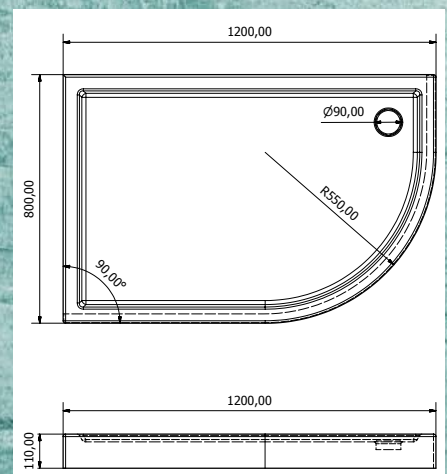

- 90 - 90
- 100 - 100
- 110 - 110
- 120 - 120

Grannus

Shower Tray With Asymmetric Panel (Right-Left)

h: 17 cm

Alternative Dimensions (cm)

- 80 x 100
- 80 x 110
- 80 x 120
- 80 x 130

Sines

Shower Tray With Asymmetric Panel (Right-Left)

h: 17 cm

Alternative Dimensions (cm)

- 90 x 100
- 90 x 110
- 90 x 120
- 90 x 130

Left

Right

Gardia

Asymmetric Monoblock Shower Tray (Right-Left)

h: 11 cm

Alternative Dimensions (cm)

- 80 x 90
- 80 x 100
- 80 x 110
- 80 x 120
- 80 x 130

Left

Right

Hellin

Asymmetric Monoblock Shower Tray (Right-Left)

h: 11 cm

Alternative Dimensions (cm)

- 90 x 100
- 90 x 110
- 90 x 120
- 90 x 130

Left

Right

Guadix

Asymmetric Flat Shower Tray (Right-Left)

h: 6 cm

Alternative Dimensions (cm)

- 90 x 100
- 90 x 110
- 90 x 120
- 90 x 130