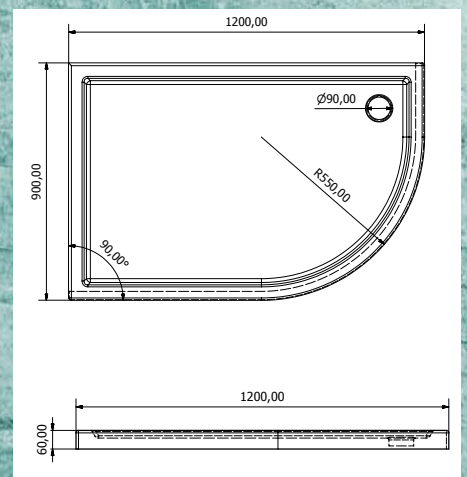

Guadix

Asymmetric Flat Shower Tray (Right-Left)

h: 6 cm

Alternative Dimensions (cm)

- 90 x 100
- 90 x 110
- 90 x 120
- 90 x 130

Left

Right