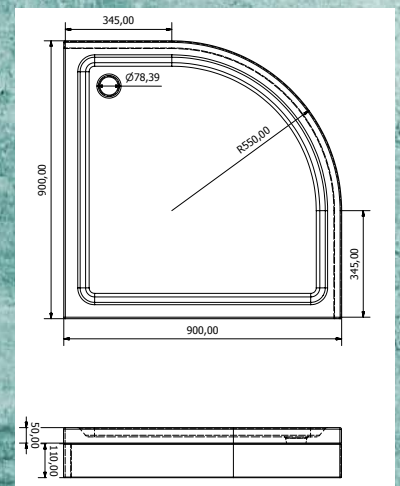

Evora

Oval Flat Shower Tray

h: 6 cm

Alternative Dimensions (cm)

- 80 x 80
- 90 x 90
- 100 x 100