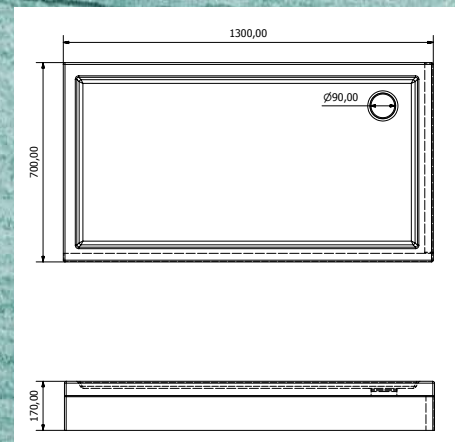

Square Monoblock Shower Tray

h: 11 cm

Alternative Dimensions (cm)

- 80 x 80
- 90 x 90
- 100 x 100

Nephele

Square Flat Shower Tray

h: 6 cm

Alternative Dimensions (cm)

- 80 x 80
- 90 x 90
- 100 x 100

Saule

Shower Tray With Rectangular Panel

h: 17 cm

Alternative Dimensions (cm)

- 75 x 90
- 70 x 90
- 70 x 100
- 70 x 110
- 70 x 120
- 70 x 130
- 70 x 140
- 70 x 150
- 70 x 160
- 70 x 170

Lucarelli

Rectangular Monoblock Shower Tray

h: 11 cm

Alternative Dimensions (cm)

75 x 90	70 x 130
70 x 90	70 x 140
70 x 100	70 x 150
70 x 110	70 x 160
70 x 120	70 x 170

Spinello

Rectangular Flat Shower Tray

h: 17 cm

Alternative Dimensions (cm)

- | | |
|----------|----------|
| 80 x 90 | 80 x 140 |
| 80 x 100 | 80 x 150 |
| 80 x 110 | 80 x 160 |
| 80 x 120 | 80 x 170 |
| 80 x 130 | 80 x 180 |

Aphrodite

Rectangular Monoblock Shower Tray