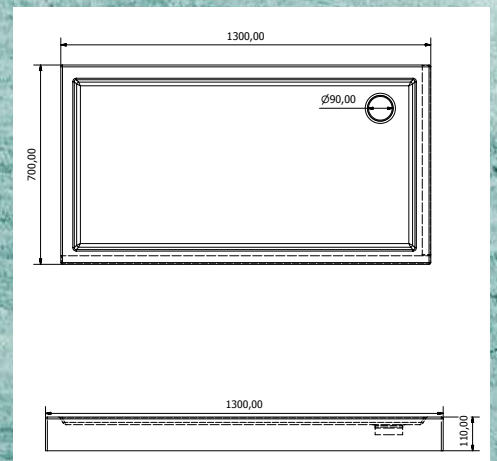

- 80 x 80
- 90 x 90
- 100 x 100

Saule

Shower Tray With Rectangular Panel

h: 17 cm

Alternative Dimensions (cm)

- 75 x 90
- 70 x 90
- 70 x 100
- 70 x 110
- 70 x 120
- 70 x 130
- 70 x 140
- 70 x 150
- 70 x 160
- 70 x 170

Lucarelli

Rectangular Monoblock Shower Tray

h: 11 cm

Alternative Dimensions (cm)

75 x 90	70 x 130
70 x 90	70 x 140
70 x 100	70 x 150
70 x 110	70 x 160
70 x 120	70 x 170

Spinello

Rectangular Flat Shower Tray

h: 6 cm

Alternative Dimensions (cm)

- | | |
|----------|----------|
| 75 x 90 | 70 x 130 |
| 70 x 90 | 70 x 140 |
| 70 x 100 | 70 x 150 |
| 70 x 110 | 70 x 160 |
| 70 x 120 | 70 x 170 |

Obsidyen

Shower Tray With Rectangular Panel

h: 17 cm

Alternative Dimensions (cm)

- | | |
|----------|----------|
| 80 x 90 | 80 x 140 |
| 80 x 100 | 80 x 150 |
| 80 x 110 | 80 x 160 |
| 80 x 120 | 80 x 170 |
| 80 x 130 | 80 x 180 |

Aphrodite

Rectangular Monoblock Shower Tray