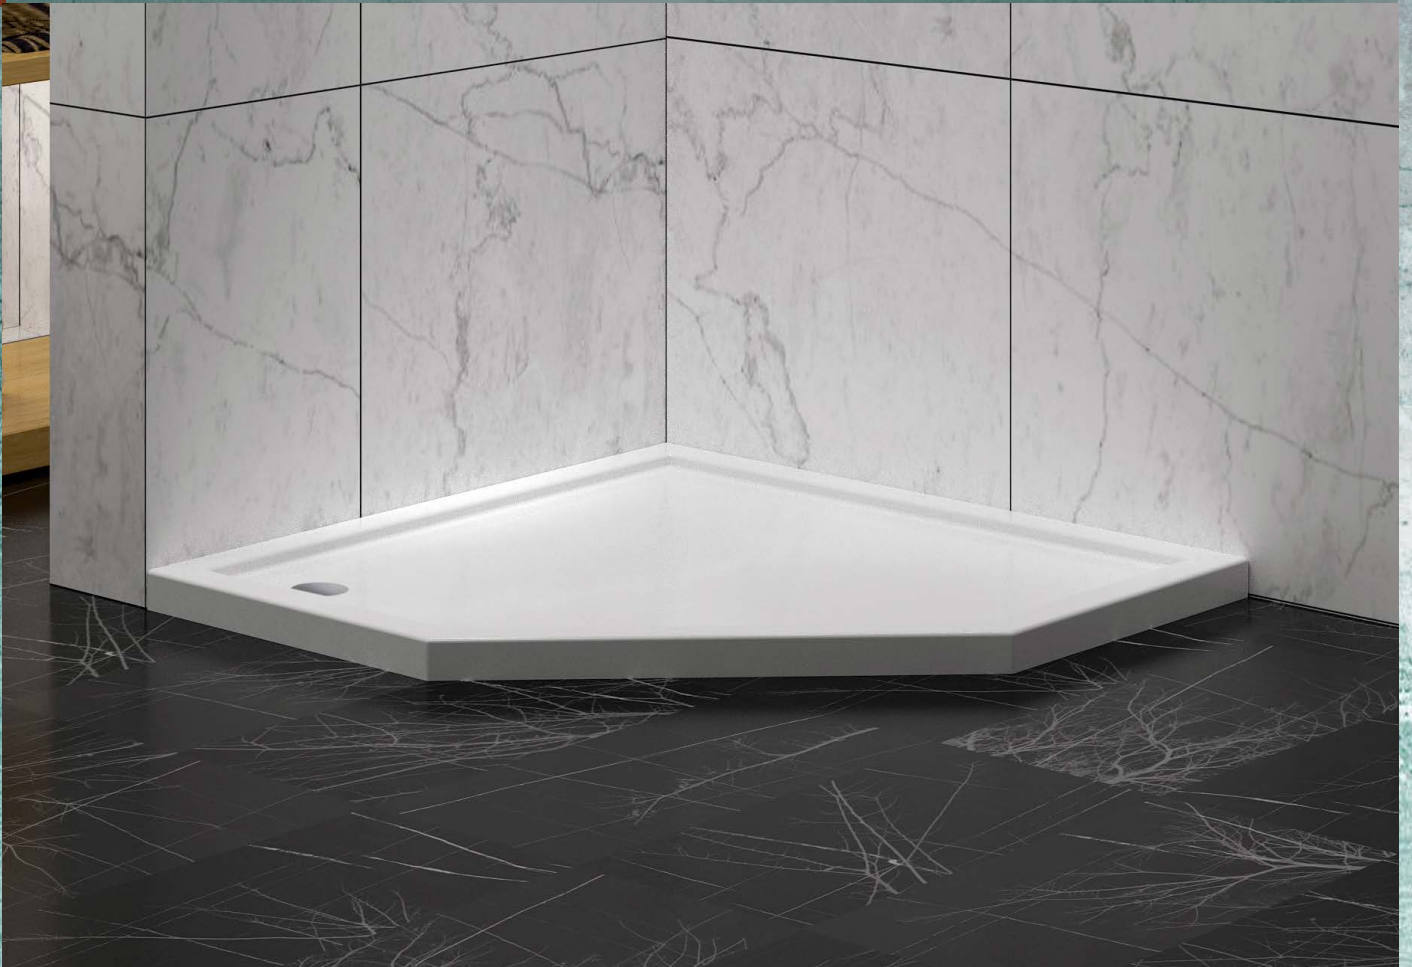

h: 11 cm

Alternative Dimensions (cm)

- 100 x 110
- 100 x 120
- 100 x 130

Baudica

Rectangular Flat Shower Tray

h: 6 cm

Alternative Dimensions (cm)

- 100 x 110
- 100 x 120
- 100 x 130

Olwen

Shower Tray With Pentagon Panel

h: 17 cm

Alternative Dimensions (cm)

- 90 x 90
- 100 x 100

Apollon

Pentagon Monoblock Shower Tray

h: 11 cm

Alternative Dimensions (cm)

90 x 90
100 x 100

Hemeno

Pentagon Flat Shower Tray

h: 6 cm

Alternative Dimensions (cm)

90 x 90
100 x 100

Merneith