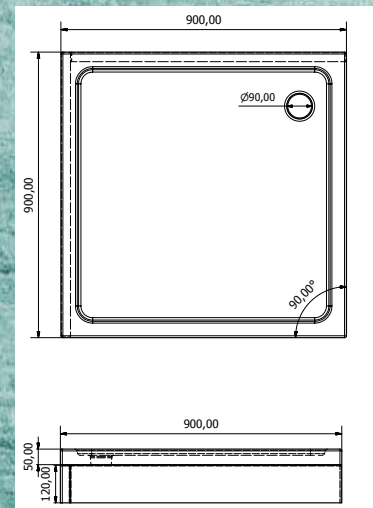

- 90 x 100
- 90 x 110
- 90 x 120
- 90 x 130

Left

Right

Guadix

Asymmetric Flat Shower Tray (Right-Left)

h: 6 cm

Alternative Dimensions (cm)

- 90 x 100
- 90 x 110
- 90 x 120
- 90 x 130

Square Monoblock Shower Tray

h: 11 cm

Alternative Dimensions (cm)

- 80 x 80
- 90 x 90
- 100 x 100

Nephele

Square Flat Shower Tray

h: 6 cm

Alternative Dimensions (cm)

- 80 x 80
- 90 x 90
- 100 x 100

Saule

Shower Tray With Rectangular Panel

h: 17 cm

Alternative Dimensions (cm)

- 75 x 90
- 70 x 90
- 70 x 100
- 70 x 110
- 70 x 120
- 70 x 130
- 70 x 140
- 70 x 150
- 70 x 160
- 70 x 170

h: 17 cm

Alternative Dimensions (cm)

- | | |
|----------|----------|
| 80 x 90 | 80 x 140 |
| 80 x 100 | 80 x 150 |
| 80 x 110 | 80 x 160 |
| 80 x 120 | 80 x 170 |
| 80 x 130 | 80 x 180 |

Aphrodite

Rectangular Monoblock Shower Tray