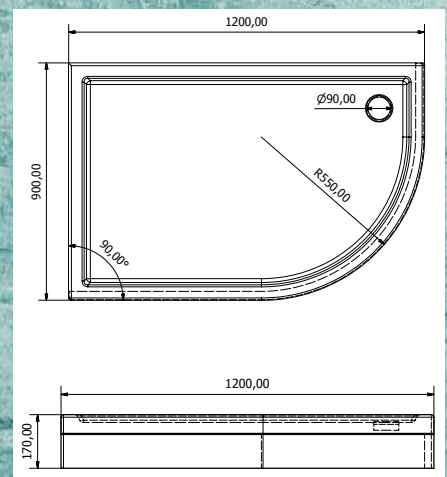

- 90 - 90
- 100 - 100
- 110 - 110
- 120 - 120

Grannus

Shower Tray With Asymmetric Panel (Right-Left)

h: 17 cm

Alternative Dimensions (cm)

- 80 x 100
- 80 x 110
- 80 x 120
- 80 x 130

Sines

Shower Tray With Asymmetric Panel (Right-Left)

h: 17 cm

Alternative Dimensions (cm)

- 90 x 100
- 90 x 110
- 90 x 120
- 90 x 130

Left

Right

Gardia

Asymmetric Monoblock Shower Tray (Right-Left)

h: 11 cm

Alternative Dimensions (cm)

- 80 x 90
- 80 x 100
- 80 x 110
- 80 x 120
- 80 x 130

Left

Right

Hellin

Asymmetric Monoblock Shower Tray (Right-Left)

h: 11 cm

Alternative Dimensions (cm)

- 90 x 100
- 90 x 110
- 90 x 120
- 90 x 130

Left

Right

Guadix

Asymmetric Flat Shower Tray (Right-Left)

h: 6 cm

Alternative Dimensions (cm)

- 90 x 100
- 90 x 110
- 90 x 120
- 90 x 130