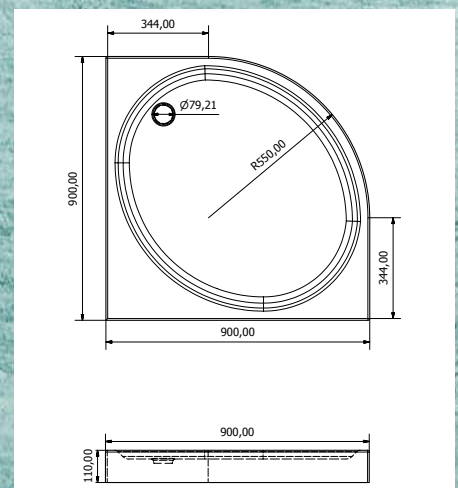

IZEM
EXPORT & IMPORT COMPANY

SHOWER TRAYS

izemexport.com
info@izemexport.com

Ivrea

Oval Monoblock Shower Tray

h: 11 cm

Alternative Dimensions (cm)

- 80 x 80
- 90 x 90
- 100 x 100

Pia

Oval Flat Shower Tray

h: 6 cm

Alternative Dimensions (cm)

- 80 x 80
- 90 x 90
- 100 x 100

Eos

Shower Tray With Oval Panel

h: 17 cm

- 90 - 90
- 100 - 100
- 110 - 110
- 120 - 120

Grannus

Shower Tray With Asymmetric Panel (Right-Left)

h: 17 cm

Alternative Dimensions (cm)

- 80 x 100
- 80 x 110
- 80 x 120
- 80 x 130

Sines

Shower Tray With Asymmetric Panel (Right-Left)

- 90 x 100
- 90 x 110
- 90 x 120
- 90 x 130

Left

Right

Guadix

Asymmetric Flat Shower Tray (Right-Left)

h: 6 cm

Alternative Dimensions (cm)

- 90 x 100
- 90 x 110
- 90 x 120
- 90 x 130