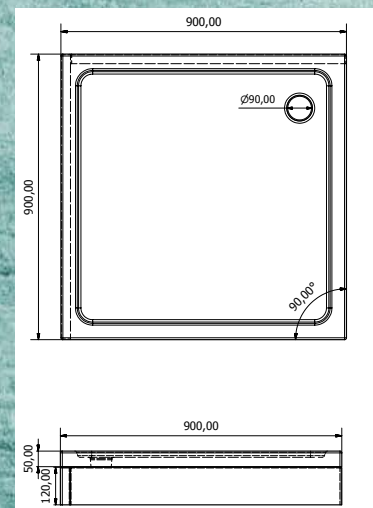

Alternative Dimensions (cm)

- 80 x 90
- 80 x 100
- 80 x 110
- 80 x 120
- 80 x 130

Left

Right

Hellin

Asymmetric Monoblock Shower Tray (Right-Left)

h: 11 cm

Alternative Dimensions (cm)

- 90 x 100
- 90 x 110
- 90 x 120
- 90 x 130

Left

Right

Guadix

Asymmetric Flat Shower Tray (Right-Left)

h: 6 cm

Alternative Dimensions (cm)

- 90 x 100
- 90 x 110
- 90 x 120
- 90 x 130

Left

Right

Helios

Shower Tray With Square Panel

h: 17 cm

Alternative Dimensions (cm)

- 70 x 70
- 80 x 80
- 90 x 90
- 100 x 100

Marcialla

Square Monoblock Shower Tray

h: 11 cm

Alternative Dimensions (cm)

- 80 x 80
- 90 x 90
- 100 x 100

Nephele

Square Flat Shower Tray

h: 6 cm

Alternative Dimensions (cm)