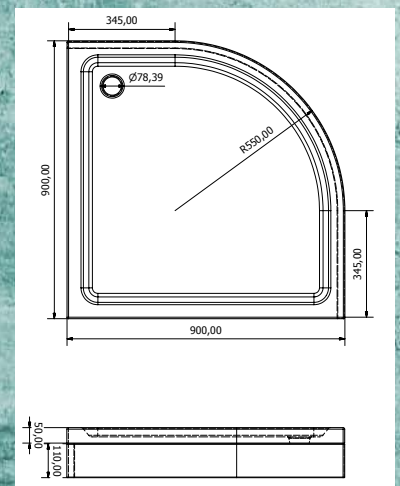

Pia

Oval Flat Shower Tray

h: 6 cm

Alternative Dimensions (cm)

- 80 x 80
- 90 x 90
- 100 x 100

Eos

Shower Tray With Oval Panel

h: 17 cm

Alternative Dimensions (cm)

- 70 x 70
- 80 x 80
- 90 x 90
- 100 x 100
- 110 x 110
- 120 x 120

Castelo

Oval Monoblock Shower Tray

h: 11 cm

Alternative Dimensions (cm)

- 80 x 80
- 90 x 90
- 100 x 100

Evora

- 90 - 90
- 100 - 100
- 110 - 110
- 120 - 120

Grannus

Shower Tray With Asymmetric Panel (Right-Left)

h: 17 cm

Alternative Dimensions (cm)

- 80 x 100
- 80 x 110
- 80 x 120
- 80 x 130

Sines

Shower Tray With Asymmetric Panel (Right-Left)

h: 17 cm

Alternative Dimensions (cm)

- 90 x 100
- 90 x 110
- 90 x 120
- 90 x 130

Left

Right

Gardia

Asymmetric Monoblock Shower Tray (Right-Left)

h: 11 cm