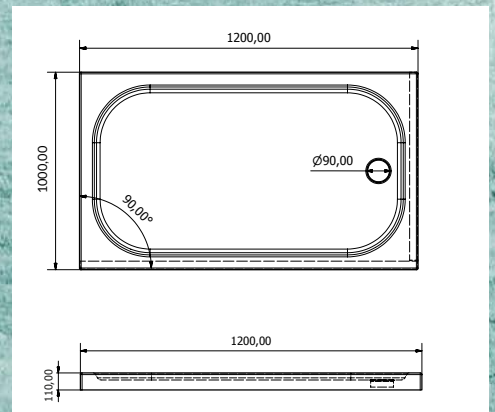

h: 17 cm

Alternative Dimensions (cm)

- | | |
|----------|----------|
| 80 x 90 | 80 x 140 |
| 80 x 100 | 80 x 150 |
| 80 x 110 | 80 x 160 |
| 80 x 120 | 80 x 170 |
| 80 x 130 | 80 x 180 |

Aphrodite

Rectangular Monoblock Shower Tray

h: 11 cm

Alternative Dimensions (cm)

- | | |
|----------|----------|
| 80 x 90 | 80 x 140 |
| 80 x 100 | 80 x 150 |
| 80 x 110 | 80 x 160 |
| 80 x 120 | 80 x 170 |
| 80 x 130 | 80 x 180 |

Pontus

Rectangular Flat Shower Tray

h: 6 cm

Alternative Dimensions (cm)

- | | |
|----------|----------|
| 80 x 90 | 80 x 140 |
| 80 x 100 | 80 x 150 |
| 80 x 110 | 80 x 160 |
| 80 x 120 | 80 x 170 |
| 80 x 130 | 80 x 180 |

Theana

Rectangular Monoblock Shower Tray

h: 11 cm

Alternative Dimensions (cm)

- 100 x 110
- 100 x 120
- 100 x 130

Baudica

Rectangular Flat Shower Tray

h: 6 cm

Alternative Dimensions (cm)

- 100 x 110
- 100 x 120
- 100 x 130