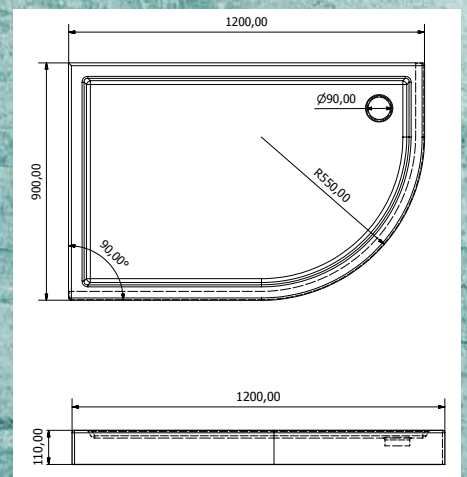

- 90 - 90
- 100 - 100
- 110 - 110
- 120 - 120

Grannus

Shower Tray With Asymmetric Panel (Right-Left)

h: 17 cm

Alternative Dimensions (cm)

- 80 x 100
- 80 x 110
- 80 x 120
- 80 x 130

Sines

Shower Tray With Asymmetric Panel (Right-Left)

h: 17 cm

Alternative Dimensions (cm)

- 90 x 100
- 90 x 110
- 90 x 120
- 90 x 130

Left

Right

Gardia

Asymmetric Monoblock Shower Tray (Right-Left)

h: 11 cm

Alternative Dimensions (cm)

- 80 x 90
- 80 x 100
- 80 x 110
- 80 x 120
- 80 x 130

Left

Right

Hellin

Asymmetric Monoblock Shower Tray (Right-Left)

h: 11 cm

Alternative Dimensions (cm)

- 90 x 100
- 90 x 110
- 90 x 120
- 90 x 130

Left

Right

Guadix

Asymmetric Flat Shower Tray (Right-Left)

h: 6 cm

Alternative Dimensions (cm)

- 90 x 100
- 90 x 110
- 90 x 120
- 90 x 130