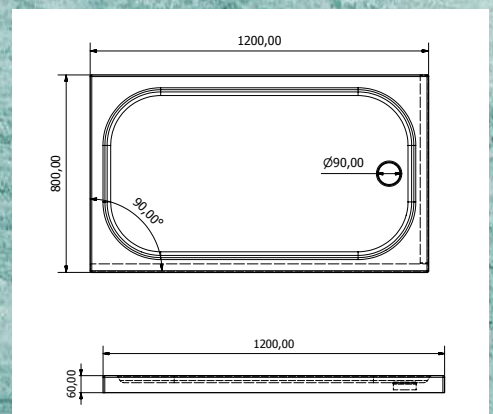

h: 6 cm

Alternative Dimensions (cm)

- | | |
|----------|----------|
| 75 x 90 | 70 x 130 |
| 70 x 90 | 70 x 140 |
| 70 x 100 | 70 x 150 |
| 70 x 110 | 70 x 160 |
| 70 x 120 | 70 x 170 |

Obsidyen

Shower Tray With Rectangular Panel

h: 17 cm

Alternative Dimensions (cm)

- | | |
|----------|----------|
| 80 x 90 | 80 x 140 |
| 80 x 100 | 80 x 150 |
| 80 x 110 | 80 x 160 |
| 80 x 120 | 80 x 170 |
| 80 x 130 | 80 x 180 |

Aphrodite

Rectangular Monoblock Shower Tray

h: 11 cm

Alternative Dimensions (cm)

- | | |
|----------|----------|
| 80 x 90 | 80 x 140 |
| 80 x 100 | 80 x 150 |
| 80 x 110 | 80 x 160 |
| 80 x 120 | 80 x 170 |
| 80 x 130 | 80 x 180 |

Pontus

Rectangular Flat Shower Tray

h: 6 cm

Alternative Dimensions (cm)

- | | |
|----------|----------|
| 80 x 90 | 80 x 140 |
| 80 x 100 | 80 x 150 |
| 80 x 110 | 80 x 160 |
| 80 x 120 | 80 x 170 |
| 80 x 130 | 80 x 180 |

Theana

Rectangular Monoblock Shower Tray