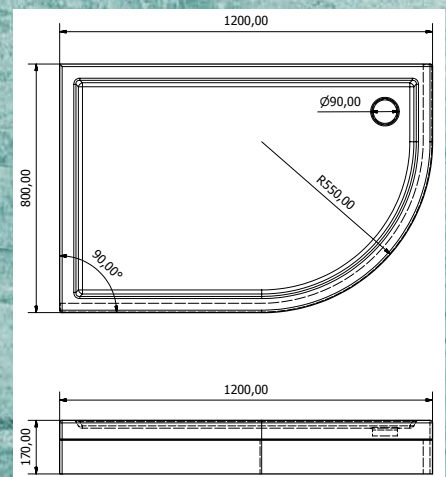

- 90 - 90
- 100 - 100
- 110 - 110
- 120 - 120

Grannus

Shower Tray With Asymmetric Panel (Right-Left)

h: 17 cm

Alternative Dimensions (cm)

- 80 x 100
- 80 x 110
- 80 x 120
- 80 x 130

Sines

Shower Tray With Asymmetric Panel (Right-Left)

h: 17 cm

Alternative Dimensions (cm)

- 90 x 100
- 90 x 110
- 90 x 120
- 90 x 130

Left

Right

Gardia

Asymmetric Monoblock Shower Tray (Right-Left)

h: 11 cm

Alternative Dimensions (cm)

- 80 x 90
- 80 x 100
- 80 x 110
- 80 x 120
- 80 x 130

Left

Right

Hellin

Asymmetric Monoblock Shower Tray (Right-Left)

h: 11 cm

Alternative Dimensions (cm)

- 90 x 100
- 90 x 110
- 90 x 120
- 90 x 130

Left

Right

Guadix

Asymmetric Flat Shower Tray (Right-Left)

h: 6 cm

Alternative Dimensions (cm)

- 90 x 100
- 90 x 110
- 90 x 120
- 90 x 130