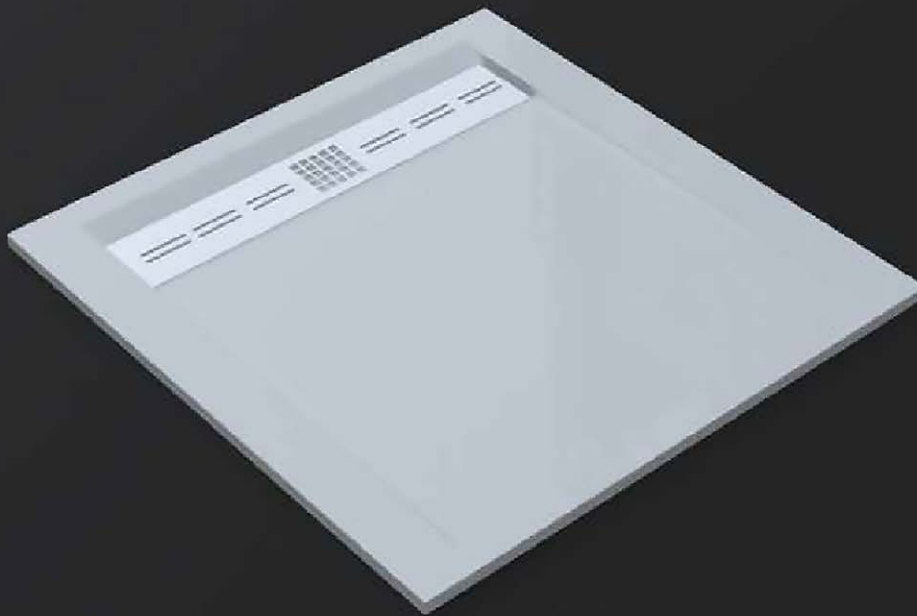

Merneith

Square Flat Shower Tray