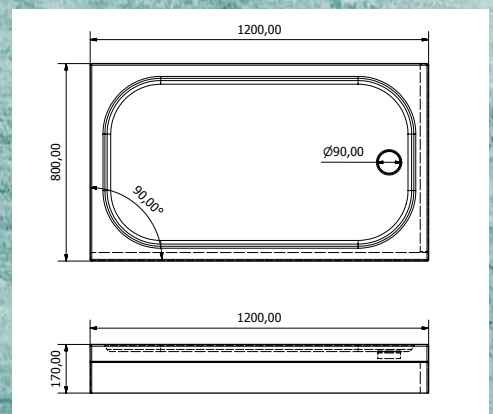

Lucarelli

Rectangular Monoblock Shower Tray

h: 11 cm

Alternative Dimensions (cm)

75 x 90	70 x 130
70 x 90	70 x 140
70 x 100	70 x 150
70 x 110	70 x 160
70 x 120	70 x 170

Spinello

Rectangular Flat Shower Tray

h: 6 cm

Alternative Dimensions (cm)

- | | |
|----------|----------|
| 75 x 90 | 70 x 130 |
| 70 x 90 | 70 x 140 |
| 70 x 100 | 70 x 150 |
| 70 x 110 | 70 x 160 |
| 70 x 120 | 70 x 170 |

Obsidyen

Shower Tray With Rectangular Panel

h: 17 cm

Alternative Dimensions (cm)

- | | |
|----------|----------|
| 80 x 90 | 80 x 140 |
| 80 x 100 | 80 x 150 |
| 80 x 110 | 80 x 160 |
| 80 x 120 | 80 x 170 |
| 80 x 130 | 80 x 180 |

Aphrodite

Rectangular Monoblock Shower Tray

h: 11 cm

Alternative Dimensions (cm)

- | | |
|----------|----------|
| 80 x 90 | 80 x 140 |
| 80 x 100 | 80 x 150 |
| 80 x 110 | 80 x 160 |
| 80 x 120 | 80 x 170 |
| 80 x 130 | 80 x 180 |

Pontus

Rectangular Flat Shower Tray