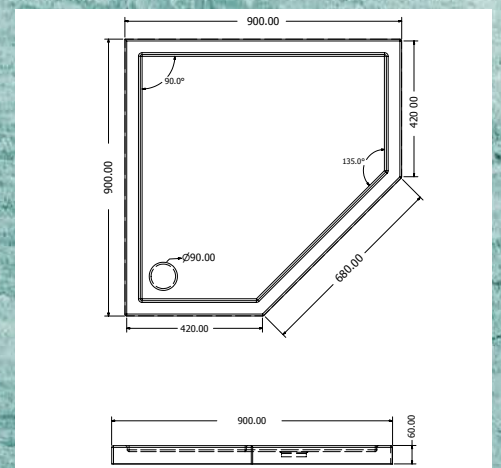

h: 17 cm

Alternative Dimensions (cm)

- | | |
|----------|----------|
| 80 x 90 | 80 x 140 |
| 80 x 100 | 80 x 150 |
| 80 x 110 | 80 x 160 |
| 80 x 120 | 80 x 170 |
| 80 x 130 | 80 x 180 |

Aphrodite

Rectangular Monoblock Shower Tray

h: 6 cm

Alternative Dimensions (cm)

- | | |
|----------|----------|
| 80 x 90 | 80 x 140 |
| 80 x 100 | 80 x 150 |
| 80 x 110 | 80 x 160 |
| 80 x 120 | 80 x 170 |
| 80 x 130 | 80 x 180 |

Theana

Rectangular Monoblock Shower Tray

Alternative Dimensions (cm)

90 x 90
100 x 100

Hemeno

Pentagon Flat Shower Tray

h: 6 cm

Alternative Dimensions (cm)

90 x 90
100 x 100

Merneith

Square Flat Shower Tray

h: 2 cm

Alternative Dimensions (cm)

90 x 90
100 x 100

Aspasia

Rectangular Flat Shower Tray

h: 2 cm

Alternative Dimensions (cm)