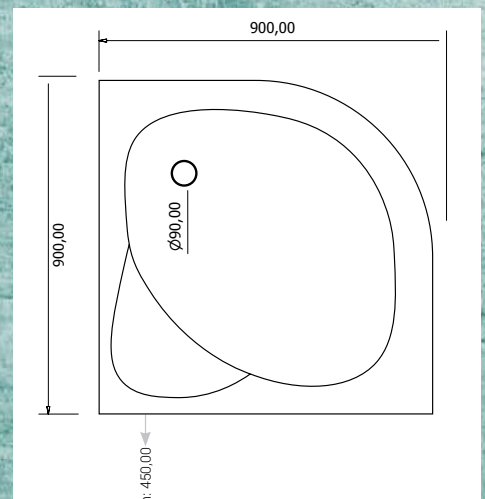

Alternative Dimensions (cm)

- 70 x 70
- 80 x 80
- 90 x 90
- 100 x 100
- 110 x 110
- 120 x 120

Castelo

Oval Monoblock Shower Tray

h: 11 cm

Alternative Dimensions (cm)

- 80 x 80
- 90 x 90
- 100 x 100

Evora

Oval Flat Shower Tray

h: 6 cm

Alternative Dimensions (cm)

- 80 x 80
- 90 x 90
- 100 x 100

Brigid

Oval Sitting Shower Tray

h: 17 cm

Alternative Dimensions (cm)

- 90 - 90
- 100 - 100
- 110 - 110
- 120 - 120

Grannus

Shower Tray With Asymmetric Panel (Right-Left)

h: 17 cm

Alternative Dimensions (cm)

- 80 x 100
- 80 x 110
- 80 x 120
- 80 x 130

Sines

Shower Tray With Asymmetric Panel (Right-Left)

h: 17 cm

Alternative Dimensions (cm)

- 90 x 100
- 90 x 110
- 90 x 120
- 90 x 130

Left

Right

Gardia

Asymmetric Monoblock Shower Tray (Right-Left)

h: 11 cm