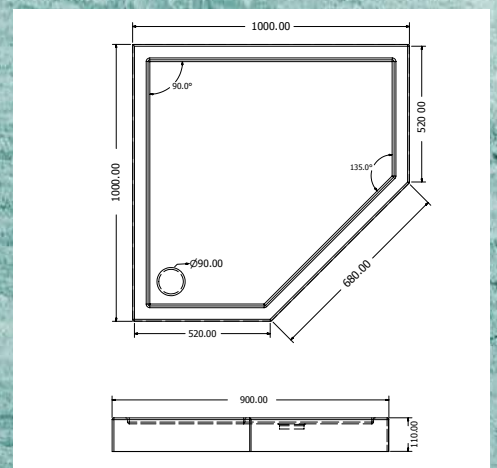

Apollon

Pentagon Monoblock Shower Tray

h: 11 cm

Alternative Dimensions (cm)

90 x 90
100 x 100