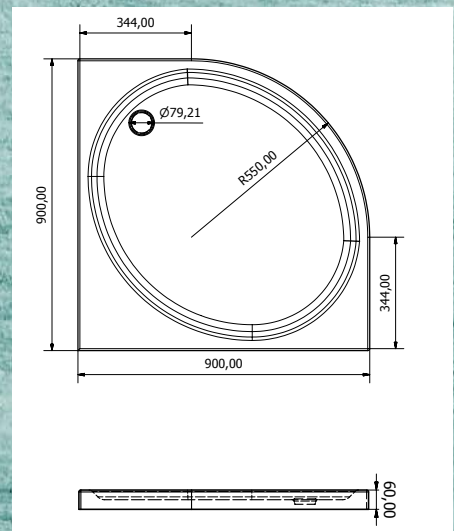

IZEM
EXPORT & IMPORT COMPANY

SHOWER TRAYS

izemexport.com
info@izemexport.com

Ivrea

Oval Monoblock Shower Tray

h: 11 cm

Alternative Dimensions (cm)

- 80 x 80
- 90 x 90
- 100 x 100

Pia

Oval Flat Shower Tray

h: 6 cm

Alternative Dimensions (cm)

- 80 x 80
- 90 x 90
- 100 x 100

Eos

Shower Tray With Oval Panel

h: 17 cm

Alternative Dimensions (cm)

- 70 x 70
- 80 x 80
- 90 x 90
- 100 x 100
- 110 x 110
- 120 x 120

Castelo

Oval Monoblock Shower Tray

h: 11 cm

Alternative Dimensions (cm)

- 80 x 80
- 90 x 90
- 100 x 100

Evora

- 90 - 90
- 100 - 100
- 110 - 110
- 120 - 120

Grannus

Shower Tray With Asymmetric Panel (Right-Left)

h: 17 cm

Alternative Dimensions (cm)

- 80 x 100
- 80 x 110
- 80 x 120
- 80 x 130

Sines

Shower Tray With Asymmetric Panel (Right-Left)