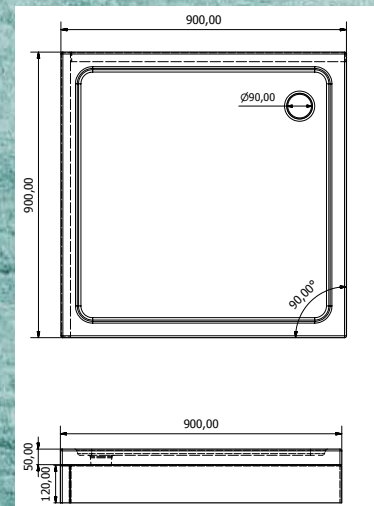

Alternative Dimensions (cm)

- 80 x 90
- 80 x 100
- 80 x 110
- 80 x 120
- 80 x 130

Left

Right

Hellin

Asymmetric Monoblock Shower Tray (Right-Left)

h: 11 cm

Alternative Dimensions (cm)

- 90 x 100
- 90 x 110
- 90 x 120
- 90 x 130

Left

Right

Guadix

Asymmetric Flat Shower Tray (Right-Left)

h: 6 cm

Alternative Dimensions (cm)

- 90 x 100
- 90 x 110
- 90 x 120
- 90 x 130

Left

Right

Helios

Shower Tray With Square Panel

h: 17 cm

Alternative Dimensions (cm)

- 70 x 70
- 80 x 80
- 90 x 90
- 100 x 100

Marcialla

Square Monoblock Shower Tray

h: 11 cm

Alternative Dimensions (cm)

- 80 x 80
- 90 x 90
- 100 x 100

Nephele

Square Flat Shower Tray

h: 6 cm

Alternative Dimensions (cm)