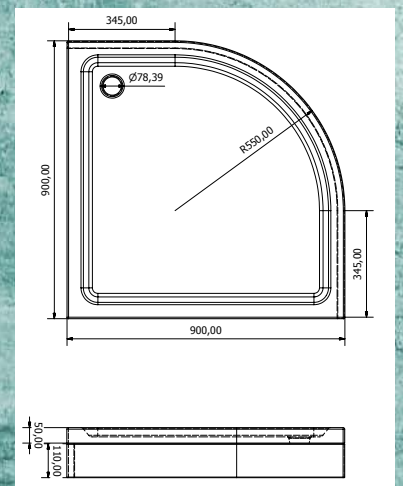

IZEM
EXPORT & IMPORT COMPANY

SHOWER TRAYS

izemexport.com
info@izemexport.com

Ivrea

Oval Monoblock Shower Tray

h: 11 cm

Alternative Dimensions (cm)

- 80 x 80
- 90 x 90
- 100 x 100

Pia

Oval Flat Shower Tray

h: 6 cm

Alternative Dimensions (cm)

- 80 x 80
- 90 x 90
- 100 x 100

Eos

Shower Tray With Oval Panel

h: 17 cm

Alternative Dimensions (cm)

- 70 x 70
- 80 x 80
- 90 x 90
- 100 x 100
- 110 x 110
- 120 x 120

Castelo

Oval Monoblock Shower Tray

h: 11 cm

Alternative Dimensions (cm)

- 80 x 80
- 90 x 90
- 100 x 100

Evora

- 90 - 90
- 100 - 100
- 110 - 110
- 120 - 120

Grannus

Shower Tray With Asymmetric Panel (Right-Left)

h: 17 cm

Alternative Dimensions (cm)

- 80 x 100
- 80 x 110
- 80 x 120
- 80 x 130

Sines

Shower Tray With Asymmetric Panel (Right-Left)