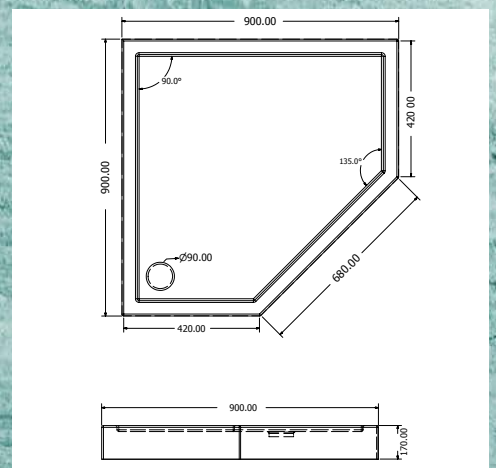

h: 17 cm

Alternative Dimensions (cm)

- | | |
|----------|----------|
| 80 x 90 | 80 x 140 |
| 80 x 100 | 80 x 150 |
| 80 x 110 | 80 x 160 |
| 80 x 120 | 80 x 170 |
| 80 x 130 | 80 x 180 |

Aphrodite

Rectangular Monoblock Shower Tray

h: 6 cm

Alternative Dimensions (cm)

- | | |
|----------|----------|
| 80 x 90 | 80 x 140 |
| 80 x 100 | 80 x 150 |
| 80 x 110 | 80 x 160 |
| 80 x 120 | 80 x 170 |
| 80 x 130 | 80 x 180 |

Theana

Rectangular Monoblock Shower Tray

h: 11 cm

Alternative Dimensions (cm)

- 100 x 110
- 100 x 120
- 100 x 130

Baudica

Rectangular Flat Shower Tray

h: 6 cm

Alternative Dimensions (cm)

- 100 x 110
- 100 x 120
- 100 x 130

Olwen

Shower Tray With Pentagon Panel

h: 17 cm

Alternative Dimensions (cm)

- 90 x 90
- 100 x 100

Apollon

Pentagon Monoblock Shower Tray

h: 11 cm