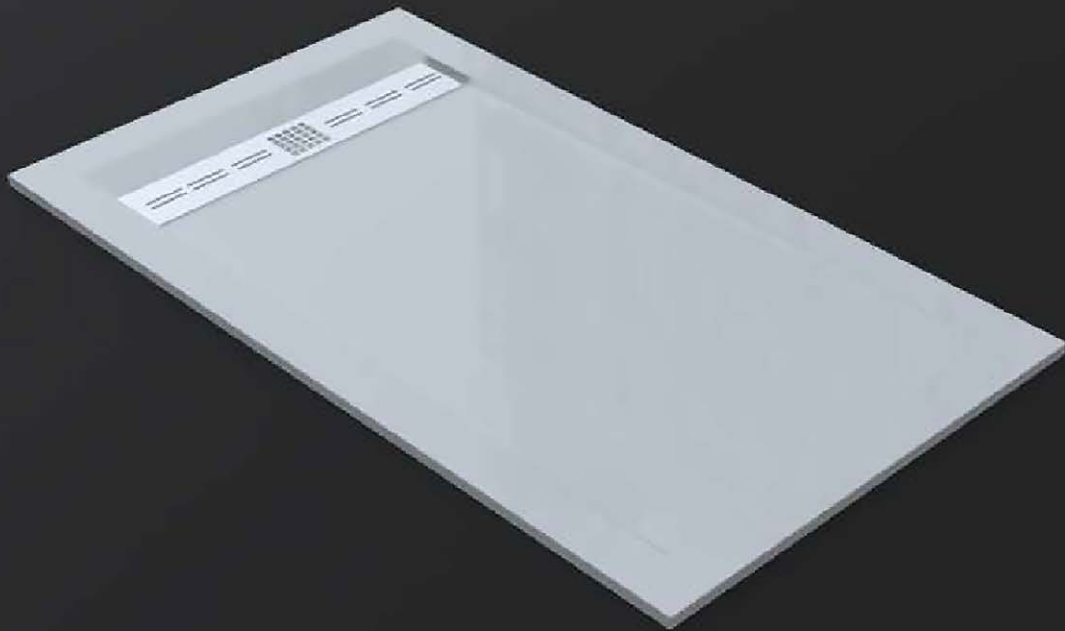

Square Flat Shower Tray

h: 2 cm

Alternative Dimensions (cm)

90 x 90
100 x 100

Aspasia

Rectangular Flat Shower Tray

h: 2 cm

Alternative Dimensions (cm)