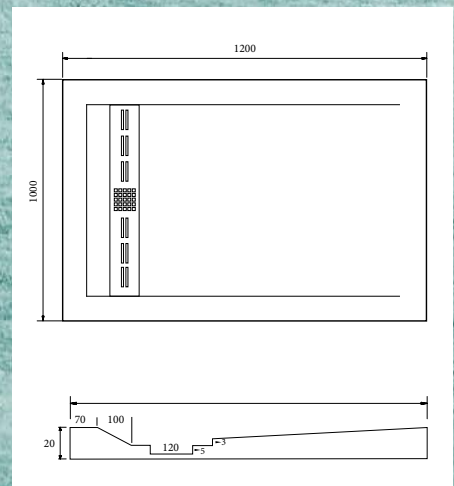

Aspasia

Rectangular Flat Shower Tray

h: 2 cm

Alternative Dimensions (cm)

- 80 x 100
- 80 x 110
- 80 x 120
- 80 x 130