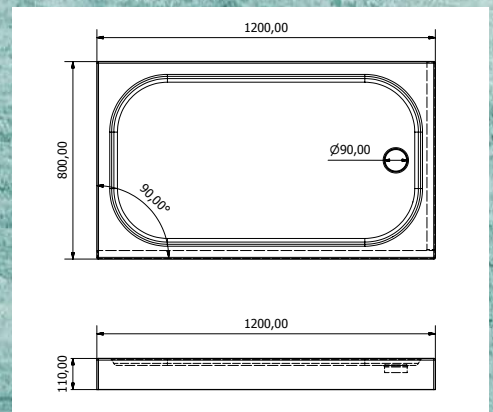

h: 6 cm

Alternative Dimensions (cm)

- | | |
|----------|----------|
| 75 x 90 | 70 x 130 |
| 70 x 90 | 70 x 140 |
| 70 x 100 | 70 x 150 |
| 70 x 110 | 70 x 160 |
| 70 x 120 | 70 x 170 |

Obsidyen

Shower Tray With Rectangular Panel

h: 17 cm

Alternative Dimensions (cm)

- | | |
|----------|----------|
| 80 x 90 | 80 x 140 |
| 80 x 100 | 80 x 150 |
| 80 x 110 | 80 x 160 |
| 80 x 120 | 80 x 170 |
| 80 x 130 | 80 x 180 |

Aphrodite

Rectangular Monoblock Shower Tray

h: 11 cm

Alternative Dimensions (cm)

- | | |
|----------|----------|
| 80 x 90 | 80 x 140 |
| 80 x 100 | 80 x 150 |
| 80 x 110 | 80 x 160 |
| 80 x 120 | 80 x 170 |
| 80 x 130 | 80 x 180 |

Pontus

Rectangular Flat Shower Tray

h: 6 cm

Alternative Dimensions (cm)

- | | |
|----------|----------|
| 80 x 90 | 80 x 140 |
| 80 x 100 | 80 x 150 |
| 80 x 110 | 80 x 160 |
| 80 x 120 | 80 x 170 |
| 80 x 130 | 80 x 180 |

Theana

Rectangular Monoblock Shower Tray