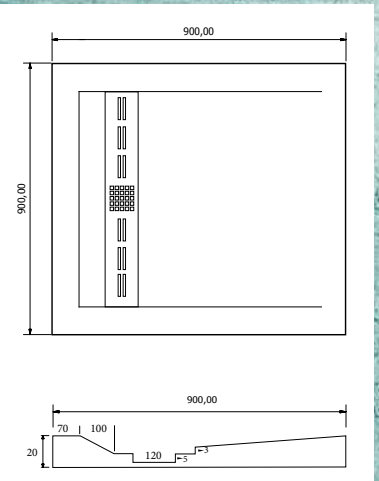

h: 6 cm

Alternative Dimensions (cm)

- | | |
|----------|----------|
| 80 x 90 | 80 x 140 |
| 80 x 100 | 80 x 150 |
| 80 x 110 | 80 x 160 |
| 80 x 120 | 80 x 170 |
| 80 x 130 | 80 x 180 |

Theana

Rectangular Monoblock Shower Tray

Olwen

Shower Tray With Pentagon Panel

h: 17 cm

Alternative Dimensions (cm)

- 90 x 90
- 100 x 100

Apollon

Pentagon Monoblock Shower Tray

h: 11 cm

Alternative Dimensions (cm)

90 x 90
100 x 100

Hemeno

Pentagon Flat Shower Tray

h: 6 cm

Alternative Dimensions (cm)

90 x 90
100 x 100

Merneith

Square Flat Shower Tray

h: 2 cm

Alternative Dimensions (cm)

90 x 90
100 x 100

Aspasia

Rectangular Flat Shower Tray

h: 2 cm

Alternative Dimensions (cm)