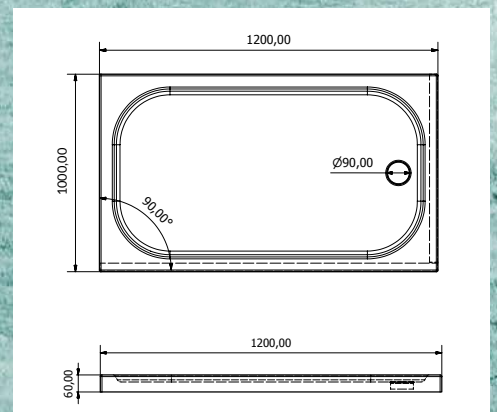

h: 11 cm

Alternative Dimensions (cm)

- | | |
|----------|----------|
| 80 x 90 | 80 x 140 |
| 80 x 100 | 80 x 150 |
| 80 x 110 | 80 x 160 |
| 80 x 120 | 80 x 170 |
| 80 x 130 | 80 x 180 |

Pontus

Rectangular Flat Shower Tray

h: 6 cm

Alternative Dimensions (cm)

- | | |
|----------|----------|
| 80 x 90 | 80 x 140 |
| 80 x 100 | 80 x 150 |
| 80 x 110 | 80 x 160 |
| 80 x 120 | 80 x 170 |
| 80 x 130 | 80 x 180 |

Theana

Rectangular Monoblock Shower Tray

h: 11 cm

Alternative Dimensions (cm)

- 100 x 110
- 100 x 120
- 100 x 130

Baudica

Rectangular Flat Shower Tray

h: 6 cm

Alternative Dimensions (cm)

- 100 x 110
- 100 x 120
- 100 x 130

Olwen

Shower Tray With Pentagon Panel

h: 17 cm

Alternative Dimensions (cm)

- 90 x 90
- 100 x 100

Apollon

Pentagon Monoblock Shower Tray

h: 11 cm