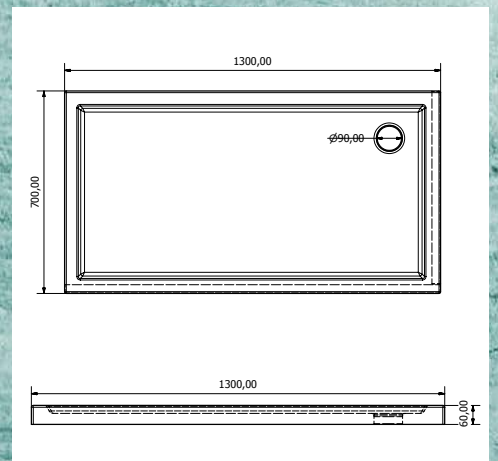

- 80 x 80
- 90 x 90
- 100 x 100

Saule

Shower Tray With Rectangular Panel

h: 17 cm

Alternative Dimensions (cm)

- 75 x 90
- 70 x 90
- 70 x 100
- 70 x 110
- 70 x 120
- 70 x 130
- 70 x 140
- 70 x 150
- 70 x 160
- 70 x 170

Lucarelli

Rectangular Monoblock Shower Tray

h: 11 cm

Alternative Dimensions (cm)

75 x 90	70 x 130
70 x 90	70 x 140
70 x 100	70 x 150
70 x 110	70 x 160
70 x 120	70 x 170

Spinello

Rectangular Flat Shower Tray

h: 6 cm

Alternative Dimensions (cm)

- | | |
|----------|----------|
| 75 x 90 | 70 x 130 |
| 70 x 90 | 70 x 140 |
| 70 x 100 | 70 x 150 |
| 70 x 110 | 70 x 160 |
| 70 x 120 | 70 x 170 |

Obsidyen

Shower Tray With Rectangular Panel

h: 17 cm

Alternative Dimensions (cm)

- | | |
|----------|----------|
| 80 x 90 | 80 x 140 |
| 80 x 100 | 80 x 150 |
| 80 x 110 | 80 x 160 |
| 80 x 120 | 80 x 170 |
| 80 x 130 | 80 x 180 |

Aphrodite

Rectangular Monoblock Shower Tray