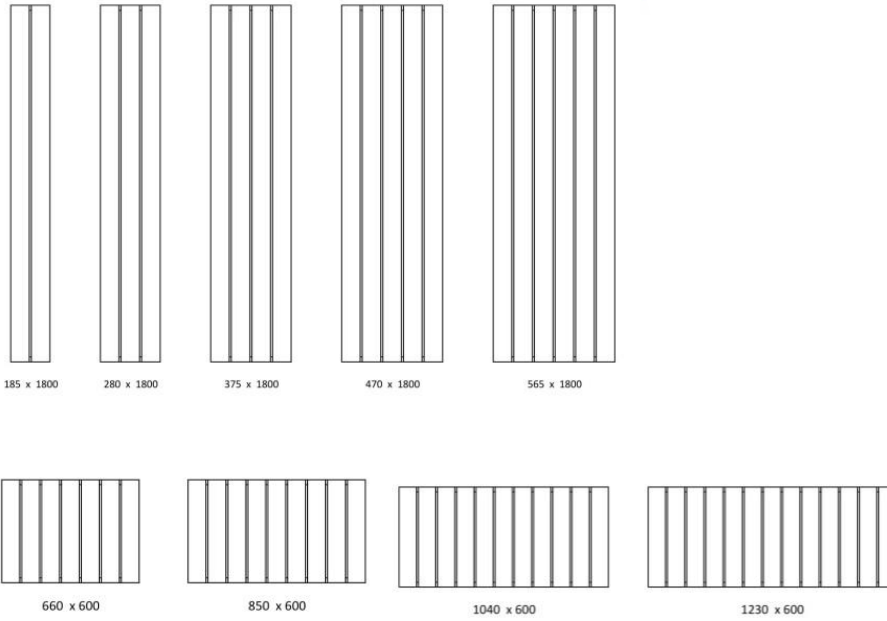

Avila

Technical Data

Avila Hangers

Size (mm)	Hanger Colors
185	Texture Black
280	Texture Anthracite
375	Texture Grey
470	Texture White
565	Texture Cappucino
	Chrome

Product Colors

Black RAL 9005 Textured	Anthracite 7946 Texture	Grey RAL 7040 Texture	White RAL 9016 Texture	Cappucino 1229 Texture

Product Type	Width (mm)	Height (mm)	Horizontal Bar Quantity	Inlet Outlet Distance (mm)	Water Content (Lt)	Packed Weight (Kg)	Heat Output ΔT			Center From Wall (mm)	Depth (mm)	40 Ft. Cont. Loading Q (pcs)	Mid Connection Option
							30 watts	50 watts	60 watts				
Avila Aluminium Radiator	185	1800	2	185	1,2	6,0	240	460	581	51	100	800	Yes
Avila Aluminium Radiator	280	1800	3	280	1,8	8,5	359	690	871	51	100	540	
Avila Aluminium Radiator	375	1800	4	375	2,3	11,0	479	920	1162	51	100	400	Yes
Avila Aluminium Radiator	470	1800	5	470	2,9	13,5	599	1151	1452	51	100	360	
Avila Aluminium Radiator	565	1800	6	565	3,5	15,5	719	1381	1742	51	100	320	Yes
Avila Aluminium Radiator	660	600	7	660	1,5	7,5	326	625	789	51	100	920	
Avila Aluminium Radiator	850	600	9	850	2,0	9,5	419	804	1014	51	100	600	
Avila Aluminium Radiator	1040	600	11	1040	2,4	11,5	512	982	1240	51	100	600	
Avila Aluminium Radiator	1230	600	13	1230	2,9	13,5	605	1161	1465	51	100	460