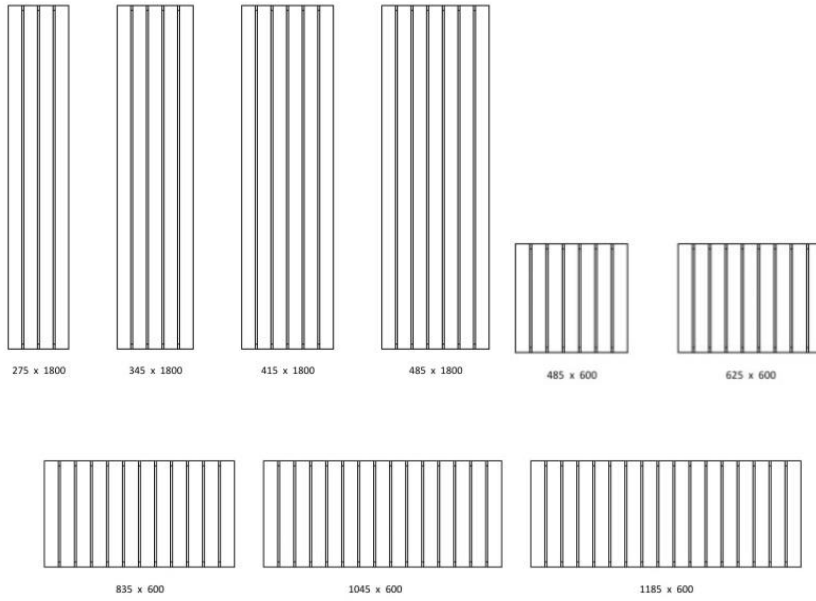

IZEM
EXPORT & IMPORT COMPANY

Radiators

Aluminium Raditors
with welding

Ebro

Ebro

Technical Data

Ebro Hangers

Size (mm)
275
345
415
485