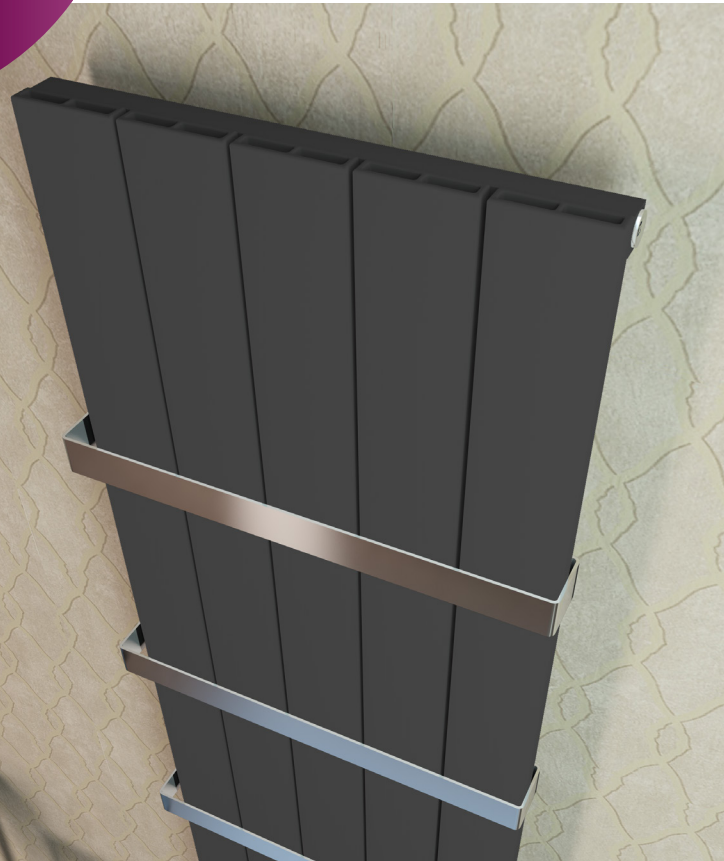

Aluminium Raditors with welding

Sierra