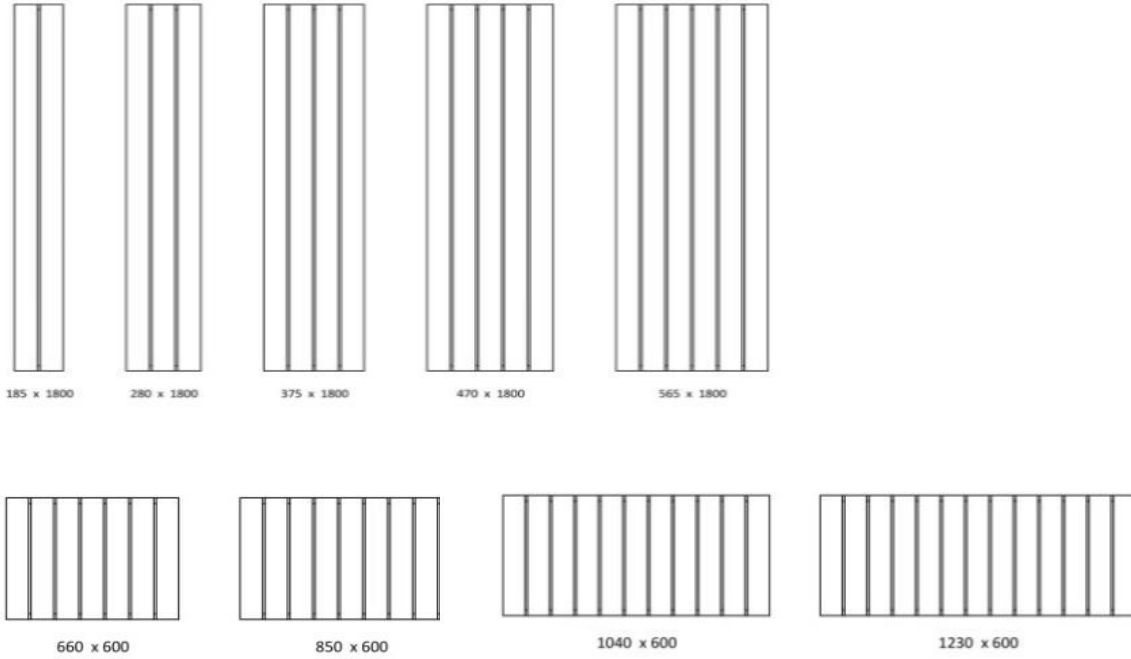

Sierra Plus

Technical Data