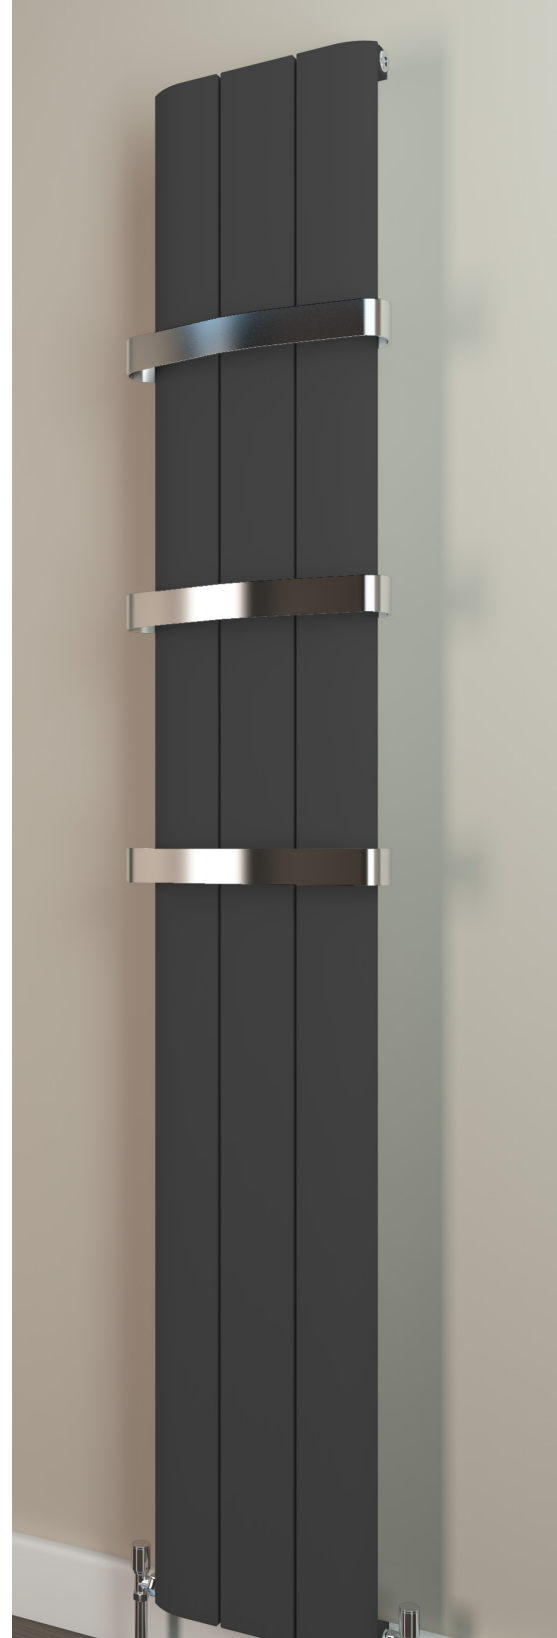

IZEM
EXPORT & IMPORT COMPANY

Radiators

with welding

Aluminium Raditors

Toledo