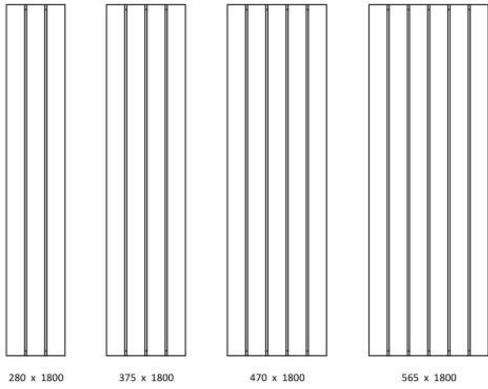

Toledo

Technical Data