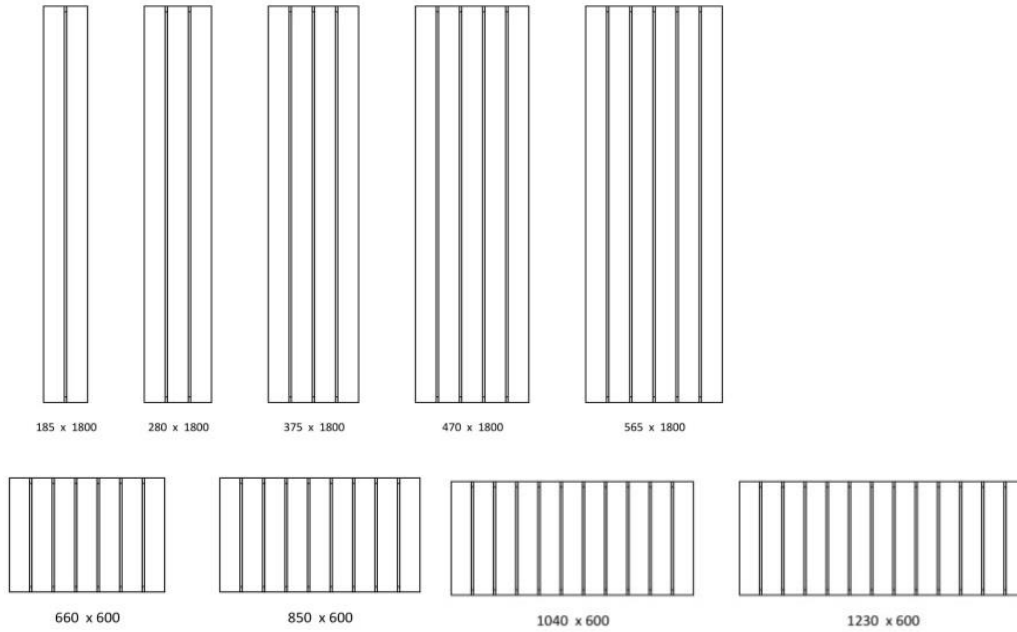

Sierra

Technical Data

Sierra Hangers

Size (mm)		Hanger Colors	
185		Texture Black	
280		Texture Anthracite	
375		Texture Grey	
470		Texture White	
565		Texture Cappucino	
		Chrome	

Product Colors

  Black RAL 9005 Textured	 Anthracite 7946 Texture	 Grey RAL 7040 Texture	 White RAL 9016 Texture	 Cappucino 1229 Texture

Product Type	Width (mm)	Height (mm)	Horizontal Bar Quantity	Inlet Outlet Distance (mm)	Water Content (Lt)	Packed Weight (Kg)	Heat Output ΔT			Center From Wall (mm)	Depth (mm)	40 Ft. Cont. Loading Q (pcs)	Mid Connection Option
							30 watts	50 watts	60 watts				
Sierra Aluminium Radiator	185	1800	2	185	1,2	6,0	238	457	577	51	90	800	Yes
Sierra Aluminium Radiator	280	1800	3	280	1,8	8,5	357	685	865	51	90	600	
Sierra Aluminium Radiator	375	1800	4	375	2,3	11,0	476	914	1154	51	90	440	Yes
Sierra Aluminium Radiator	470	1800	5	470	2,9	13,5	595	1142	1442	51	90	400	
Sierra Aluminium Radiator	565	1800	6	565	3,5	15,5	714	1370	1730	51	90	320	Yes
Sierra Aluminium Radiator	660	600	7	660	1,5	7,5	326	625	789	51	90	1002	
Sierra Aluminium Radiator	850	600	9	850	2,0	9,5	419	804	1014	51	90	660	
Sierra Aluminium Radiator	1040	600	11	1040	2,4	11,5	512	982	1240	51	90	660	
Sierra Aluminium Radiator	1230	600	13	1230	2,9	13,5	605	1161	1465	51	90	506