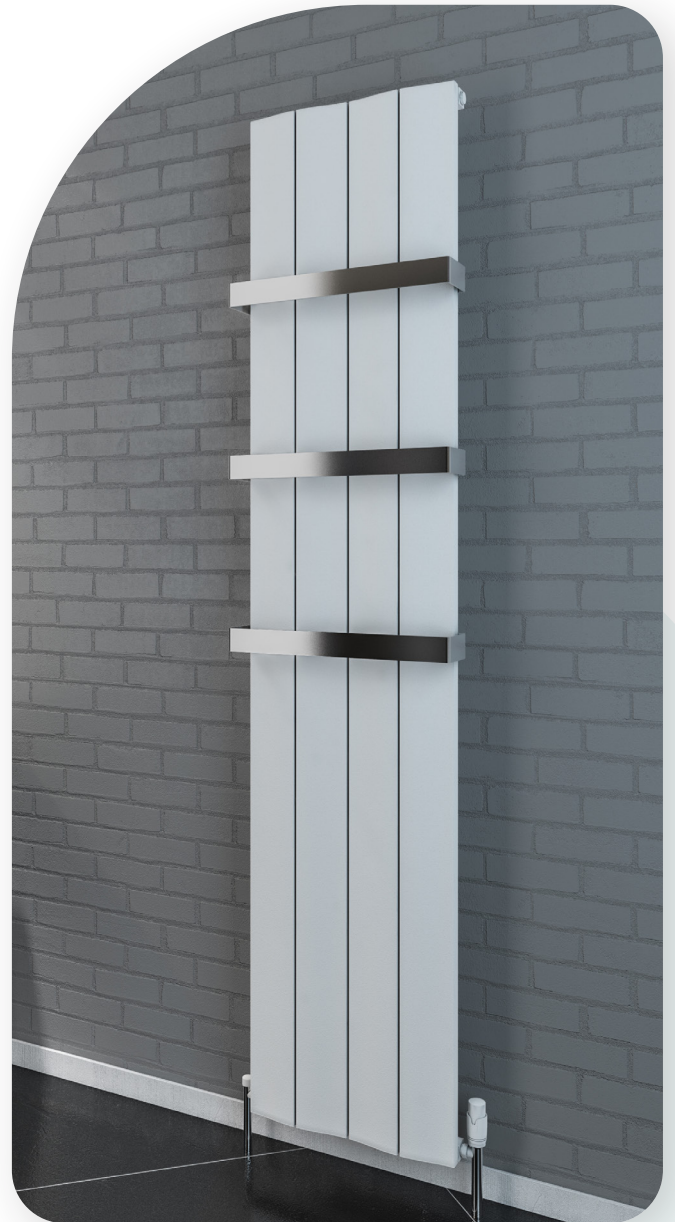

Aluminium Radiators

with
Welding