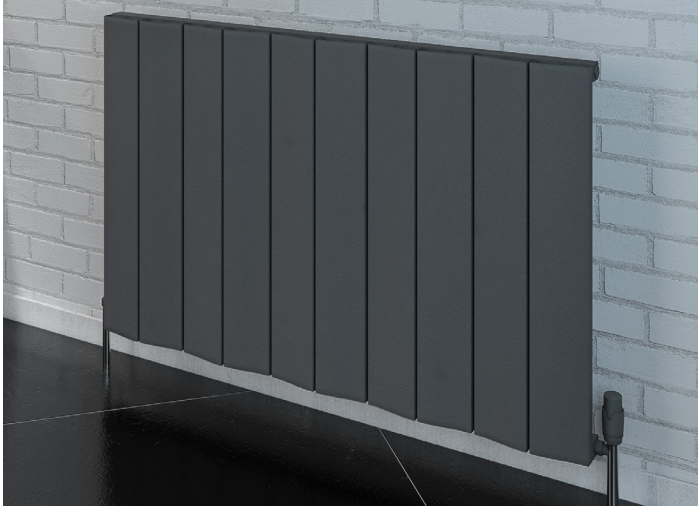

IZEM
EXPORT & IMPORT COMPANY

Radiators

Aluminium Raditors with welding

Aluminium Raditors

Leon