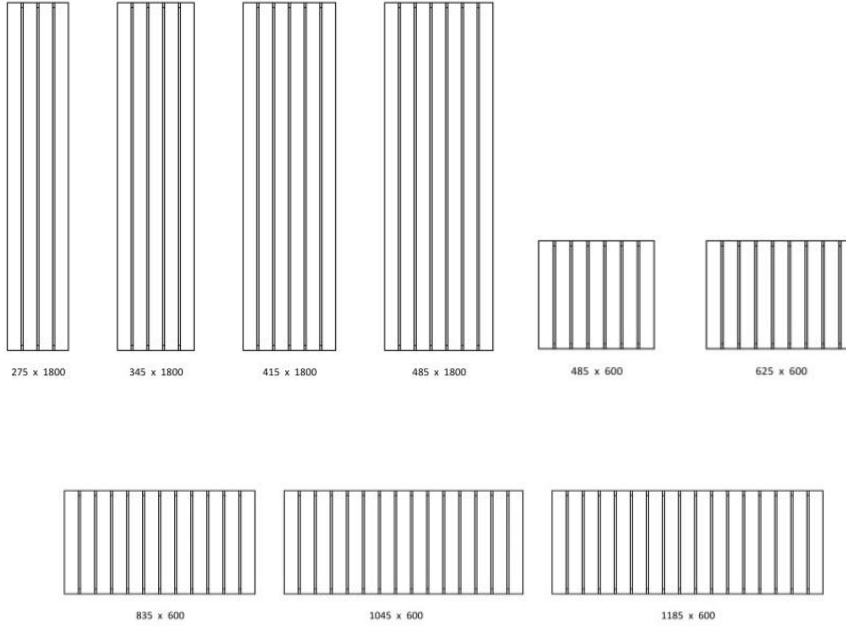

Selva

Technical Data

Selva Towel Hangers

Size (mm)
275
345
415
485

Hanger Colors
Texture Black
Texture Anthracite
Texture Grey
Texture White
Texture Cappucino
Chrome

Product Colors

Product Type	Widht (mm)	Height (mm)	Horizontal Bar Quantity	Inlet Outlet Distance (mm)	Water Content (Lt)	Packed Weight (Kg)	Heat Output ΔT			Center From Wall (mm)	Depth (mm)	40 Ft Cont. Loading Q (pcs)	Mid Connection Option
							30 watts	50 watts	60 watts				
Selva Aluminium Radiator	275	1800	4	275	2,3	9,5	387	752	953	51	103	540	Yes
Selva Aluminium Radiator	345	1800	5	345	2,9	11,0	484	940	1192	51	103	400	
Selva Aluminium Radiator	415	1800	6	415	3,4	13,5	581	1129	1430	51	103	360	Yes
Selva Aluminium Radiator	485	1800	7	485	4,0	15,0	678	1317	1669	51	103	324	
Selva Aluminium Radiator	485	600	7	485	1,4	6,5	172	372	490	51	103	1200	
Selva Aluminium Radiator	625	600	9	625	1,9	8,0	221	479	630	51	103	600	
Selva Aluminium Radiator	835	600	12	835	2,5	10,3	295	638	840	51	103	600	
Selva Aluminium Radiator	1045	600	15	1045	3,1	12,9	369	798	1050	51	103	600	
Selva Aluminium Radiator	1185	600	17	1185	3,5	14,2	418	904	1190	51	103	480