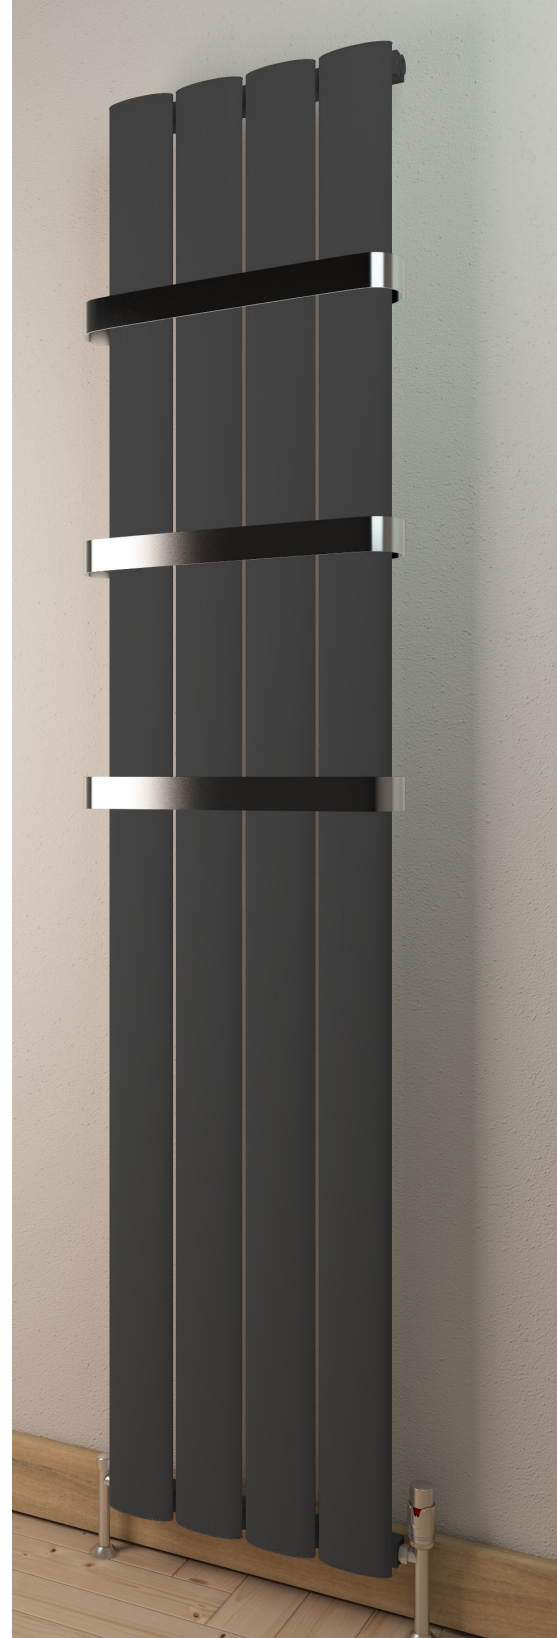

IZEM
EXPORT & IMPORT COMPANY

Radiators

Aluminium Raditors with welding

Aluminium Raditors

Norte