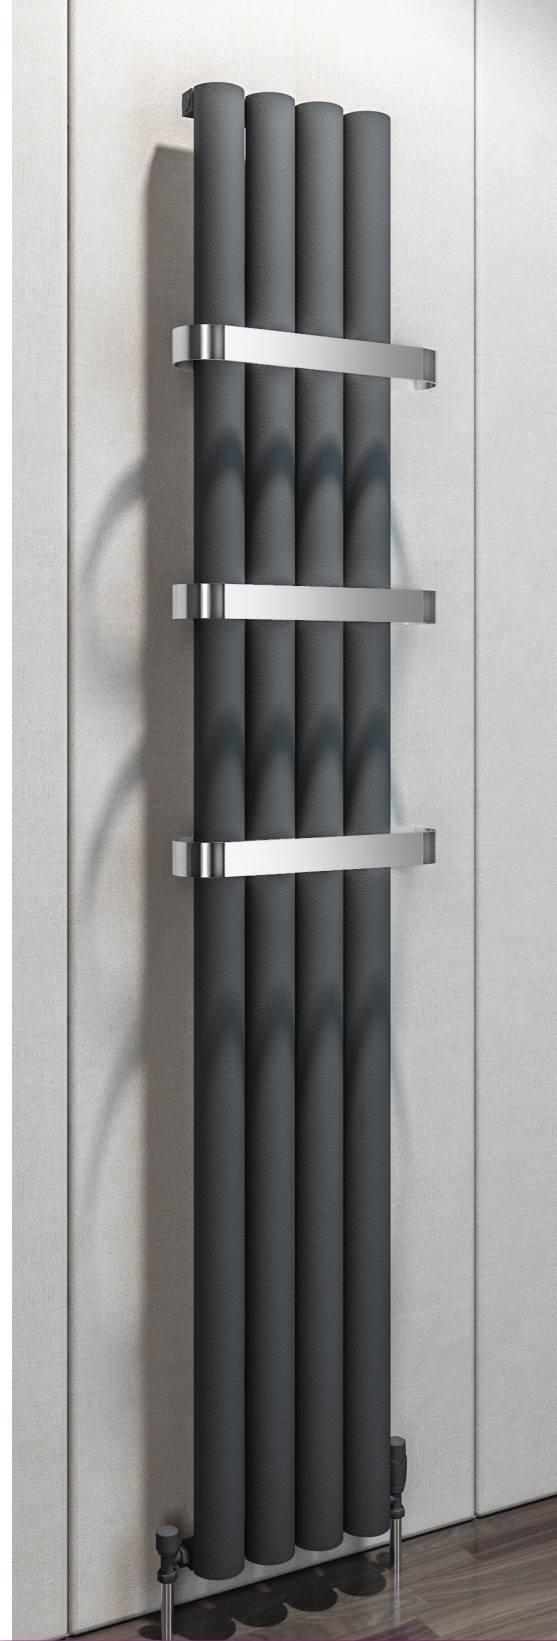

Aluminium Raditors
with welding

Selva