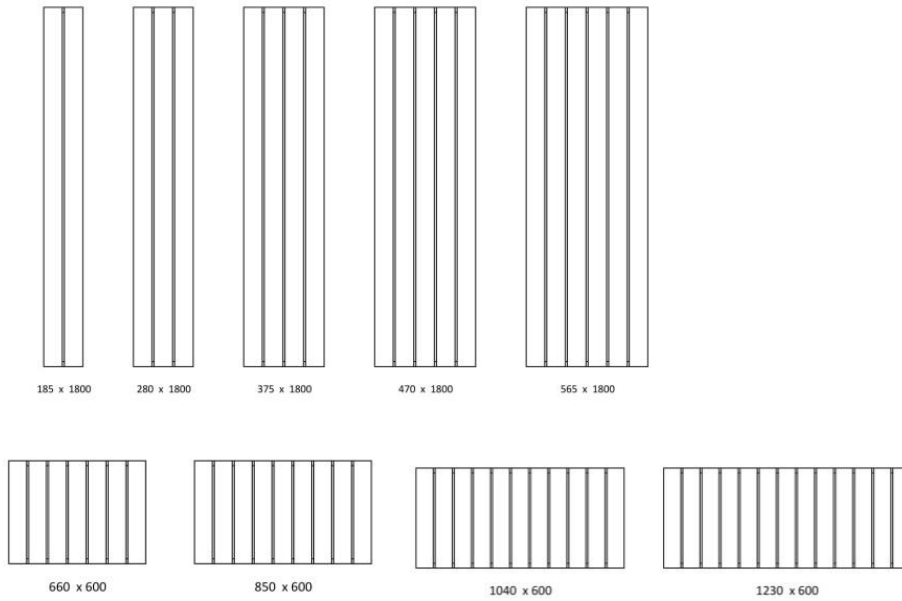

Norte

Technical Data

Norte Hangers

Size (mm)	Hanger Colors
185	Texture Black
280	Texture Anthracite
375	Texture Grey
470	Texture White
565	Texture Cappuccino
	Chrome

Product Colors

Black RAL 9005 Textured	Anthracite 7946 Texture	Grey RAL 7040 Texture	White RAL 9016 Texture	Cappuccino 1229 Texture

Product Type	Width (mm)	Height (mm)	Horizontal Bar Quantity	Inlet Outlet Distance (mm)	Water Content (Lt)	Packed Weight (Kg)	Heat Output ΔT			Center From Wall (mm)	Depth (mm)	40 Ft. Cont. Loading Q (pcs)	Mid Connection Option
							30 watts	50 watts	60 watts				
Norte Aluminium Radiator	185	1800	2	185	1,2	6,0	242	462	581	51	100	800	Yes
Norte Aluminium Radiator	280	1800	3	280	1,8	8,5	363	692	872	51	100	540	
Norte Aluminium Radiator	375	1800	4	375	2,3	10,5	484	924	1162	51	100	400	Yes
Norte Aluminium Radiator	470	1800	5	470	2,9	12,5	605	1154	1453	51	100	360	
Norte Aluminium Radiator	565	1800	6	565	3,5	15,5	726	1385	1744	51	100	320	Yes
Norte Aluminium Radiator	660	600	7	660	1,5	7,5	324	613	770	51	100	920	
Norte Aluminium Radiator	850	600	9	850	2,0	9,5	417	788	990	51	100	600	
Norte Aluminium Radiator	1040	600	11	1040	2,4	11,0	510	963	1209	51	100	600	
Norte Aluminium Radiator	1230	600	13	1230	2,9	13,0	602	1138	1429	51	100	460