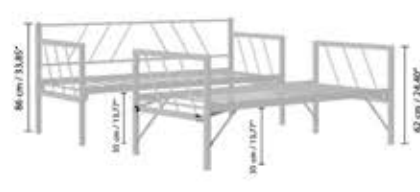

GLORY
400-D

● ● ○

DAILY YAVRULU
130-DY

● ● ○

GLORY YAVRULU
400-DY

● ● ○

ALCHERA DAYBED

355-D