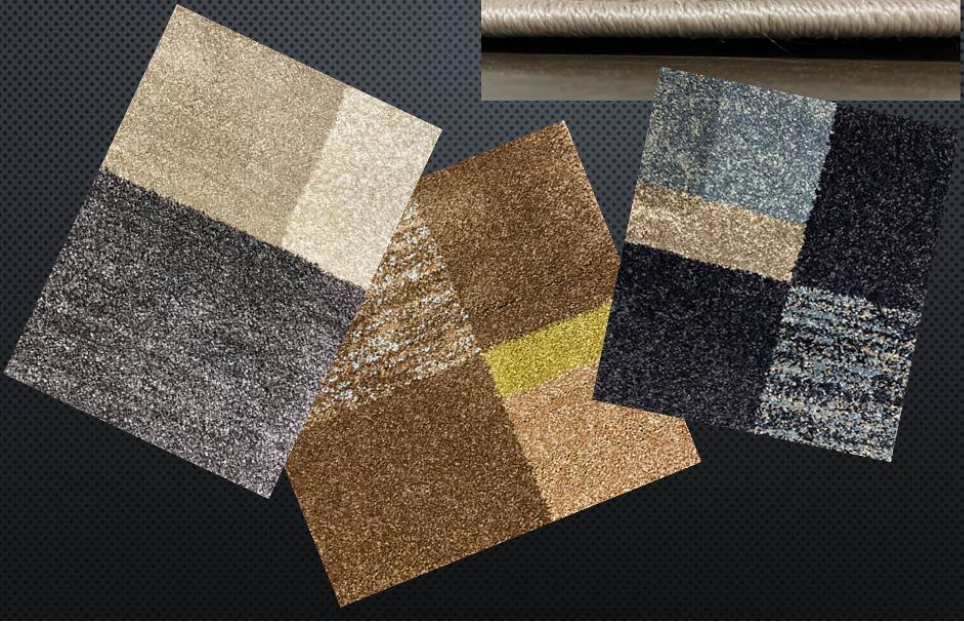

Cyrus

CYRUS

00

CYRUS